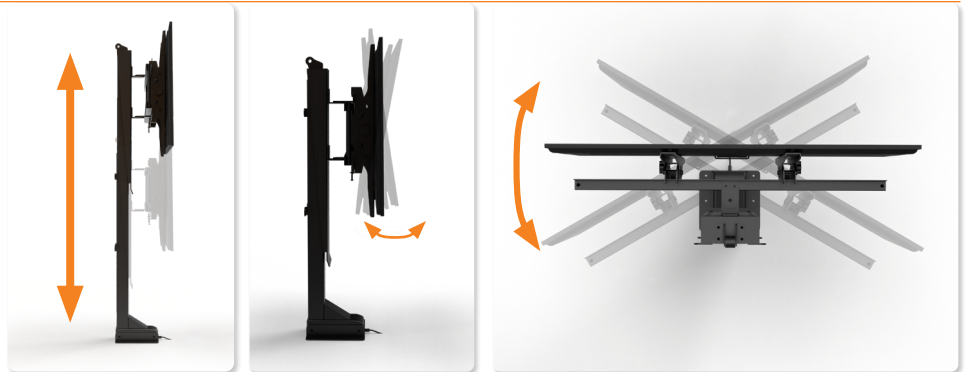

E-MORE TV LIFT

305

The electrical height-adjustable TV mount for the best TV-watching experience

- ✔ Comfortably height adjustable with remote control
- ✔ Robust and high quality materials
- ✔ Rotatable and tiltable for perfect viewing position
- ✔ 2 Versions with lifting height 650 or 1000 mm

860 mm ↑ 1860 mm	620 mm ↑ 1270 mm	

Details

Features

- electrical height adjustable
- rotatable and tiltable
- with anti collision function
- with remote control

lifting height max.: 650 / 1000 mm
 lifting weight max.: 60 / 80 kg
 VESA: 600x400 mm
 TV height min.: 502 mm
 TV width min.: 720 mm

Technical Drawing

Front

Side

Perspective

Article	Description	Colour	Item No
E-MORE TV Lift 650	Electrical height-adjustable TV mount, max. 60 kg lifting weight, 620 - 1270 mm lifting height	black	305 123758
E-MORE TV Lift 1000	Electrical height-adjustable TV mount, max. 80 kg lifting weight, 860 - 1860 mm lifting height	black	305 123751