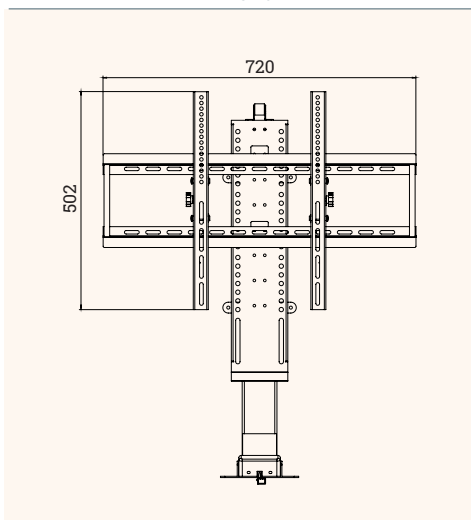

E-MORE TV LIFT

305

The electrical height-adjustable TV mount for the best TV-watching experience

- ✔ Comfortably height adjustable with remote control
- ✔ Robust and high quality materials
- ✔ Rotatable and tiltable for perfect viewing position
- ✔ 2 Versions with lifting height 650 or 1000 mm

860 mm ↑ 1860 mm	620 mm ↑ 1270 mm	

Details

Features

- electrical height adjustable
- rotatable and tiltable
- with anti collision function
- with remote control

lifting height max.: 650 / 1000 mm
 lifting weight max.: 60 / 80 kg
 VESA: 600x400 mm
 TV height min.: 502 mm
 TV width min.: 720 mm

Technical Drawing

Front

Side

Perspective

Article	Description	Colour	Item No
E-MORE TV Lift 650	Electrical height-adjustable TV mount, max. 60 kg lifting weight, 620 - 1270 mm lifting height	black	305 123758
E-MORE TV Lift 1000	Electrical height-adjustable TV mount, max. 80 kg lifting weight, 860 - 1860 mm lifting height	black	305 123751