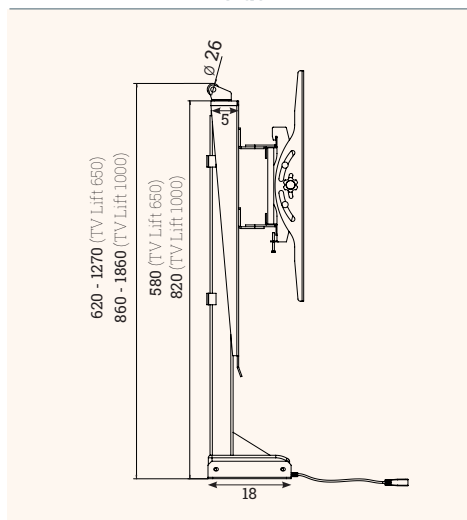

E-MORE TV LIFT

305

The electrical height-adjustable TV mount for the best TV-watching experience

- ✔ Comfortably height adjustable with remote control
- ✔ Robust and high quality materials
- ✔ Rotatable and tiltable for perfect viewing position
- ✔ 2 Versions with lifting height 650 or 1000 mm

860 mm ↑ 1860 mm	620 mm ↑ 1270 mm	

Details

Features

- electrical height adjustable
- rotatable and tiltable
- with anti collision function
- with remote control

lifting height max.: 650 / 1000 mm
 lifting weight max.: 60 / 80 kg
 VESA: 600x400 mm
 TV height min.: 502 mm
 TV width min.: 720 mm

Technical Drawing

Front

Side

Perspective

Article	Description	Colour	Item No
E-MORE TV Lift 650	Electrical height-adjustable TV mount, max. 60 kg lifting weight, 620 - 1270 mm lifting height	black	305 123758
E-MORE TV Lift 1000	Electrical height-adjustable TV mount, max. 80 kg lifting weight, 860 - 1860 mm lifting height	black	305 123751