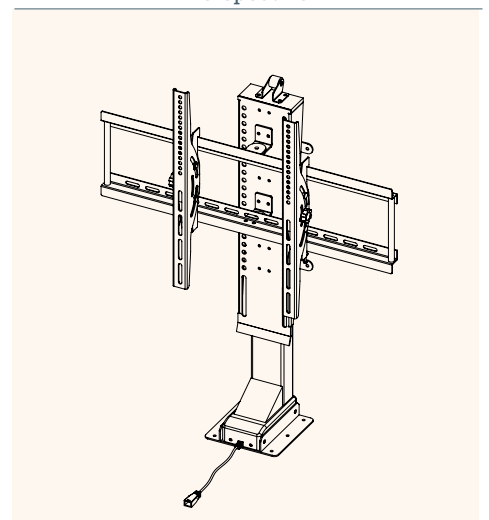

E-MORE TV LIFT

305

The electrical height-adjustable TV mount for the best TV-watching experience

- ✔ Comfortably height adjustable with remote control
- ✔ Robust and high quality materials
- ✔ Rotatable and tiltable for perfect viewing position
- ✔ 2 Versions with lifting height 650 or 1000 mm

860 mm ↑ 1860 mm	620 mm ↑ 1270 mm	

Details

Features

- electrical height adjustable
- rotatable and tiltable
- with anti collision function
- with remote control

lifting height max.: 650 / 1000 mm
 lifting weight max.: 60 / 80 kg
 VESA: 600x400 mm
 TV height min.: 502 mm
 TV width min.: 720 mm

Technical Drawing

Front

Side

Perspective

Article	Description	Colour	Item No
E-MORE TV Lift 650	Electrical height-adjustable TV mount, max. 60 kg lifting weight, 620 - 1270 mm lifting height	black	305 123758
E-MORE TV Lift 1000	Electrical height-adjustable TV mount, max. 80 kg lifting weight, 860 - 1860 mm lifting height	black	305 123751