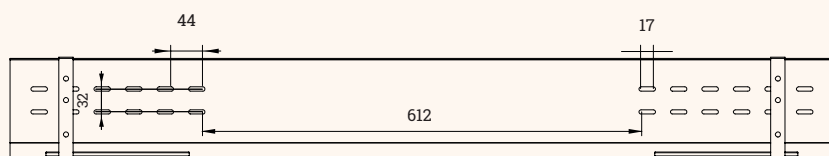

BOXIT Smart

Cable tray

- ✔ Simple, practical, cost-effective
- ✔ Quick and easy to load and unload

Technical drawings

Side

Top

3D View

Article	Description	Colour	Item No.
BOXIT Smart	Cable tray, powder coated steel, 1150x 77x117 mm	Silver	203 129225
BOXIT Smart	Cable tray, powder coated steel, 1150x 77x117 mm	White	203 129232
BOXIT Smart	Cable tray, powder coated steel, 1150x 77x117 mm	Black	203 129218