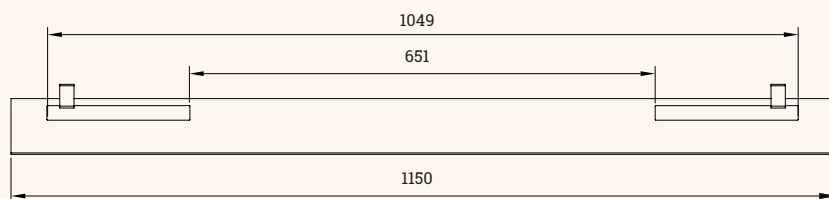

BOXIT Smart

Cable tray

- ✔ Simple, practical, cost-effective
- ✔ Quick and easy to load and unload

Technical drawings

Side

Top

3D View

Article	Description	Colour	Item No.
BOXIT Smart	Cable tray, powder coated steel, 1150x 77x117 mm	Silver	203 129225
BOXIT Smart	Cable tray, powder coated steel, 1150x 77x117 mm	White	203 129232
BOXIT Smart	Cable tray, powder coated steel, 1150x 77x117 mm	Black	203 129218