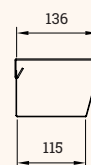

BOXIT Smart

Cable tray

- ✔ Simple, practical, cost-effective
- ✔ Quick and easy to load and unload

Technical drawings

Side

Top

3D View

Article	Description	Colour	Item No.
BOXIT Smart	Cable tray, powder coated steel, 1150x 77x117 mm	Silver	203 129225
BOXIT Smart	Cable tray, powder coated steel, 1150x 77x117 mm	White	203 129232
BOXIT Smart	Cable tray, powder coated steel, 1150x 77x117 mm	Black	203 129218