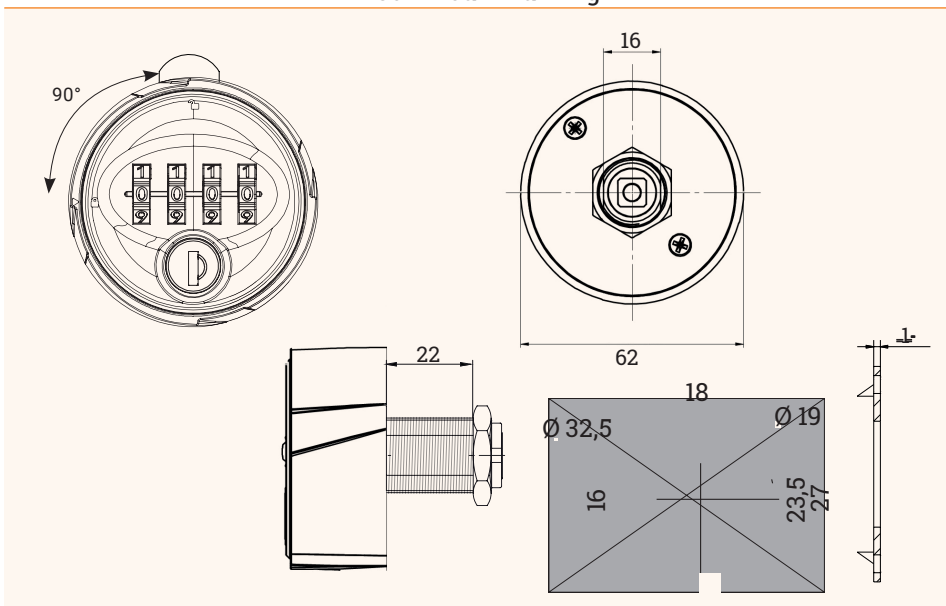

KICCO RPV

Combination lock with free code for multi user

- ✓ Combination lock with 4-digit fixed code, 9999 combinations possible
- ✓ Cam lock for panel thickness 0.6-22mm, bore hole Ø19mm, punch 16x19mm
- ✓ With Master key for emergency opening

Details

Installation

Scrambling when turning
After code is set the dials rotate automatically to 0-0-0-0 when lock body is turned. The user code is well protected.

Technical Drawing

Article	Description	Colour	Item- Nr.
KICCO RPV Set	Lever lock with 4 digit code, scrambles automatically, locking 12 to 9 o'clock or 12 to 3 o'clock, accessories: lever cranked (L=35 mm), plastic cover, fixing screw	Black	113 129505
KICCO RPV MK	Masterkey for KICCO RPV	Silver	113 128588
Plate	Anti twist plate 52x22x1.5mm, for wooden doors, 2 screws included	Silver	121 104634