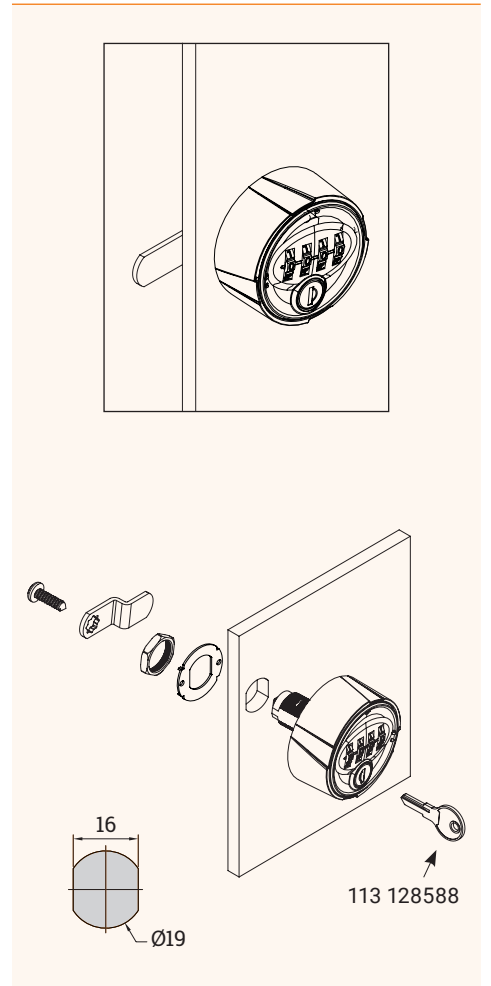

KICCO RPV

Combination lock with free code for multi user

- ✓ Combination lock with 4-digit fixed code, 9999 combinations possible
- ✓ Cam lock for panel thickness 0.6-22mm, bore hole Ø19mm, punch 16x19mm
- ✓ With Master key for emergency opening

Details

Installation

Scrambling when turning
After code is set the dials rotate automatically to 0-0-0-0 when lock body is turned. The user code is well protected.

Technical Drawing

Article	Description	Colour	Item- Nr.
KICCO RPV Set	Lever lock with 4 digit code, scrambles automatically, locking 12 to 9 o'clock or 12 to 3 o'clock, accessories: lever cranked (L=35 mm), plastic cover, fixing screw	Black	113 129505
KICCO RPV MK	Masterkey for KICCO RPV	Silver	113 128588
Plate	Anti twist plate 52x22x1.5mm, for wooden doors, 2 screws included	Silver	121 104634