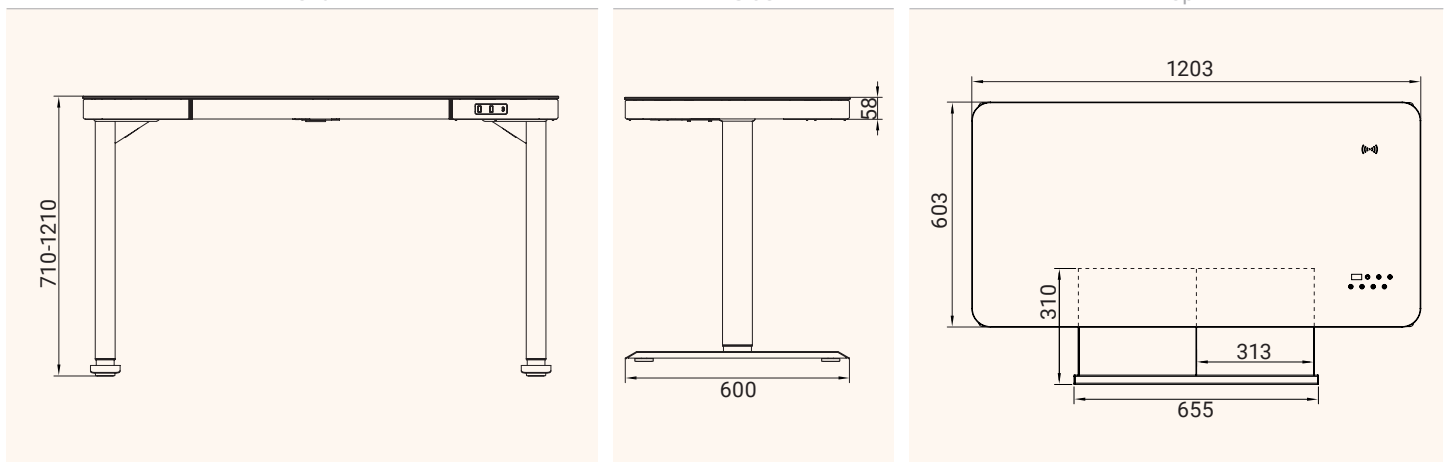

Frame

Anti-Collision
Load capacity: to 100 kg
Speed: 30 mm/s
Sound level: <50 dB
Stroke: 710-1210 mm
Frame width: 1200-600 mm
Table-top size: 1200x600 mm

Handset

Duty cycle: 10 %, max. 2 min on, 18 min off
Low energy consumption: automatic power off
Display: digital
Memory keys: 3
Child lock

Article	Description	Colour	Item No.
VITRO 2M2S	Electrical height adjustable desk, 2 motors, 2-segments	Traffic black, RAL 9017	304 129134