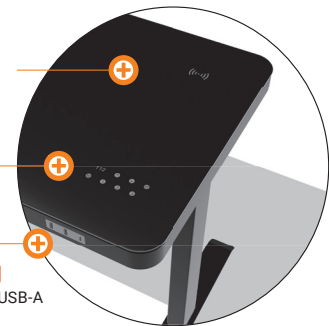

VITRO 2M2S

Electrical height adjustable desk

- ✓ Incl. Glass top
- ✓ Incl. two part drawer with fleece
- ✓ Handset and wireless charging integrated in glass top
- ✓ 2x USB-A and 1x USB-C charging

Details

Frame

Anti-Collision
Load capacity: to 100 kg
Speed: 30 mm/s
Sound level: <50 dB
Stroke: 710-1210 mm
Frame width: 1200-600 mm
Table-top size: 1200x600 mm

Handset

Duty cycle: 10 %, max. 2 min on, 18 min off
Low energy consumption: automatic power off
Display: digital
Memory keys: 3
Child lock

Wireless Charging

Digital Handset

3x USB Charging

1x USB-C + 2x USB-A

Technical Drawings

Front

Side

Top

Article	Description	Colour	Item No.
VITRO 2M2S	Electrical height adjustable desk, 2 motors, 2-segments	Traffic black, RAL 9017	304 129134