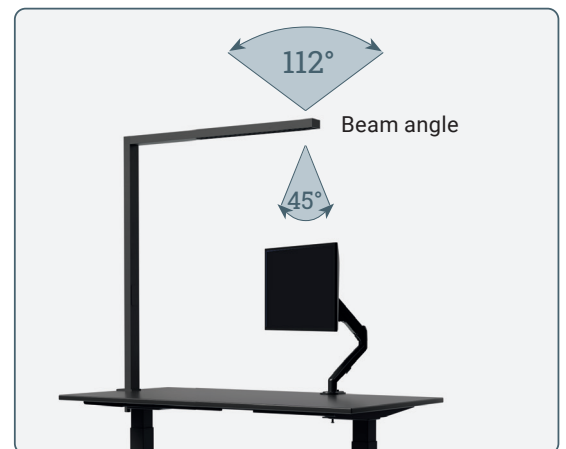

Technical Drawings

Article	Description	Colour	Item No.
UPLIGHT Clip BF		Anthracite, RAL 7016	331 129435
UPLIGHT Clip BF		Signal white, RAL 9003	331 129428
UPLIGHT Clip BF	Intelligent Office Clip Light, Daylight Sensor, Motion Sensor, UGR ≤ 6, Driver: Boke flicker-free, IP 20, LED chips: Philips SMD3030	Jet black, RAL 9005	331 129414
UPLIGHT Clip BF		White aluminium, RAL 9006	331 129421