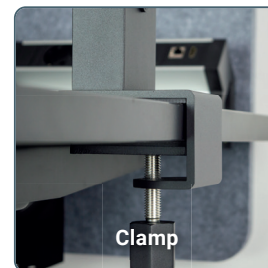

# UPLIGHT Clip BF

Intelligent office light for table top mounting

- ✓ Glare free UGR ≤ 6, beam angle: 45°/112°
- ✓ Light ratio top and bottom separately adjustable
- ✓ Daylight sensor for light temperature control
- ✓ Presence sensor
- ✓ >36.000 h Working Lifetime
- ✓ For table top thickness up to 42 mm

## Details

Light source:	LED	Light color:	3000 / 4000 / 5000 / 6000 K
Lighting effect:	130LM/W	Energy consumption:	max. 60 W
Protection Level:	IP 40	Standby:	0,5 W
UGR:	<6	Input voltage:	AC200-240V
CRI (Ra>):	80	Power factor:	>0,9
Luminous Flux 5500/2300 lm indirect/ direct		Working lifetime (hour):	>36000 std
Luminous ratio: top 70%, bottom 30%		Working temperatur:	-20°C ~ 40°C
Beam angle : top 112°, bottom 45°		Cable length:	180 cm