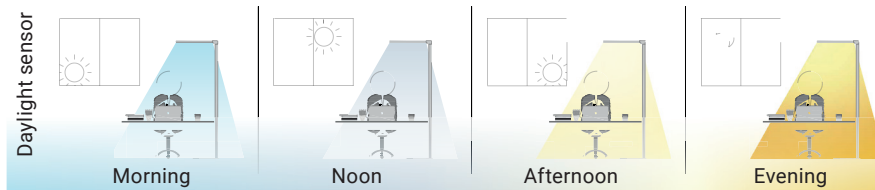

# UPLIGHT Clip BF

Intelligent office light for table top mounting

- ✓ Glare free UGR ≤ 6, beam angle: 45°/112°
- ✓ Light ratio top and bottom separately adjustable
- ✓ Daylight sensor for light temperature control
- ✓ Presence sensor
- ✓ >36.000 h Working Lifetime
- ✓ For table top thickness up to 42 mm

## Details

Light source:	LED	Light color:	3000 / 4000 / 5000 / 6000 K
Lighting effect:	130LM/W	Energy consumption:	max. 60 W
Protection Level:	IP 40	Standby:	0,5 W
UGR:	<6	Input voltage:	AC200-240V
CRI (Ra>):	80	Power factor:	>0,9
Luminous Flux 5500/2300 lm indirect/ direct		Working lifetime (hour):	>36000 std
Luminous ratio: top 70%, bottom 30%		Working temperatur:	-20°C ~ 40°C
Beam angle : top 112°, bottom 45°		Cable length:	180 cm