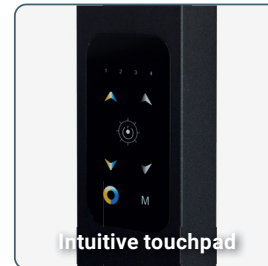

# UPLIGHT Clip BF

Intelligent office light for table top mounting

- ✓ Glare free UGR ≤ 6, beam angle: 45°/112°
- ✓ Light ratio top and bottom separately adjustable
- ✓ Daylight sensor for light temperature control
- ✓ Presence sensor
- ✓ >36.000 h Working Lifetime
- ✓ For table top thickness up to 42 mm

## Details

Light source:	LED	Light color:	3000 / 4000 / 5000 / 6000 K
Lighting effect:	130LM/W	Energy consumption:	max. 60 W
Protection Level:	IP 40	Standby:	0,5 W
UGR:	<6	Input voltage:	AC200-240V
CRI (Ra>):	80	Power factor:	>0,9
Luminous Flux 5500/2300 lm indirect/ direct		Working lifetime (hour):	>36000 std
Luminous ratio: top 70%, bottom 30%		Working temperatur:	-20°C ~ 40°C
Beam angle : top 112°, bottom 45°		Cable length:	180 cm