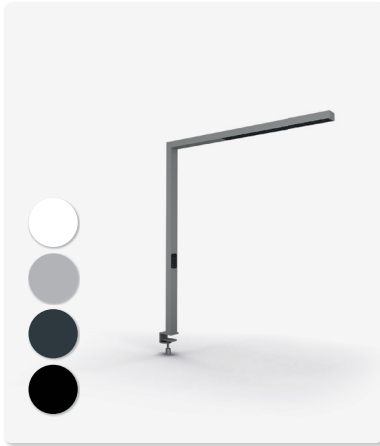

# UPLIGHT Clip BF

Intelligent office light for table top mounting

- ✓ Glare free UGR ≤ 6, beam angle: 45°/112°
- ✓ Light ratio top and bottom separately adjustable
- ✓ Daylight sensor for light temperature control
- ✓ Presence sensor
- ✓ >36.000 h Working Lifetime
- ✓ For table top thickness up to 42 mm

## Details

Light source:	LED	Light color:	3000 / 4000 / 5000 / 6000 K
Lighting effect:	130LM/W	Energy consumption:	max. 60 W
Protection Level:	IP 40	Standby:	0,5 W
UGR:	<6	Input voltage:	AC200-240V
CRI (Ra>):	80	Power factor:	>0,9
Luminous Flux 5500/2300 lm indirect/ direct		Working lifetime (hour):	>36000 std
Luminous ratio: top 70%, bottom 30%		Working temperatur:	-20°C ~ 40°C
Beam angle : top 112°, bottom 45°		Cable length:	180 cm