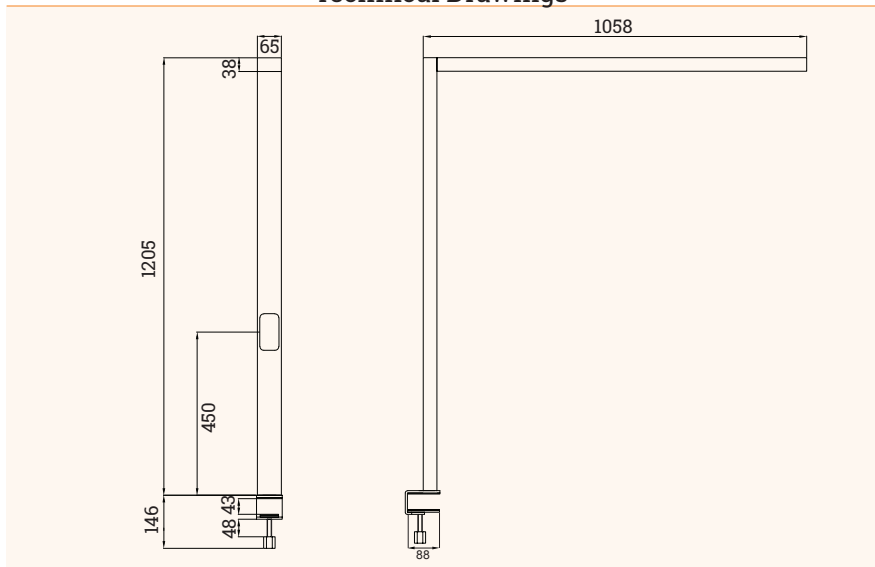

Technical Drawings

Article	Description	Colour	Item No.
UPLIGHT Clip BF		Anthracite, RAL 7016	331 129435
UPLIGHT Clip BF		Signal white, RAL 9003	331 129428
UPLIGHT Clip BF	Intelligent Office Clip Light, Daylight Sensor, Motion Sensor, UGR ≤ 6, Driver: Boke flicker-free, IP 20, LED chips: Philips SMD3030	Jet black, RAL 9005	331 129414
UPLIGHT Clip BF		White aluminium, RAL 9006	331 129421