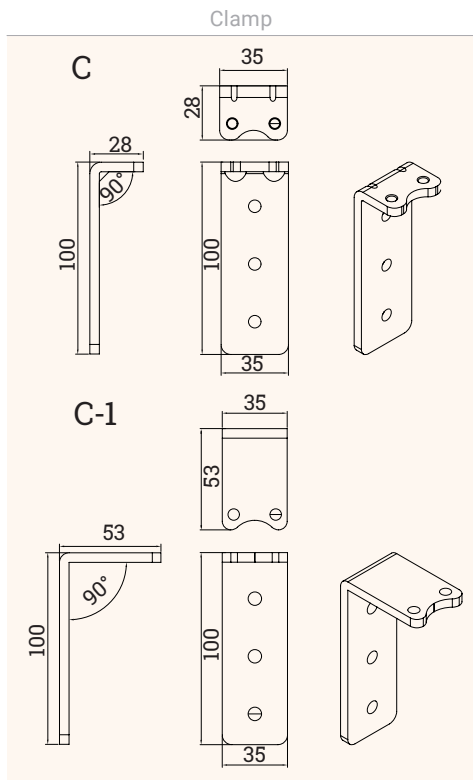

VIMO One

Ergonomic monitor arm

- ✓ For monitors up to 32 inches
- ✓ Load capacity: up to 7 kg
- ✓ VESA from 75x75 to 100x100

Details

Technical drawings

Technical data

Clamp range : to 80 mm
 Tiltable: from -45° to 90°
 Rotates: up to 180°
 Screen Totation: $+180^{\circ} \sim -180^{\circ}$
 Load capacity: max. 7 kg

3D view

Article	Description	Colour	Item No.
VIMO One	Ergonomic monitor arm	Silver	319 129400
VIMO One	Ergonomic monitor arm	Black	319 129393