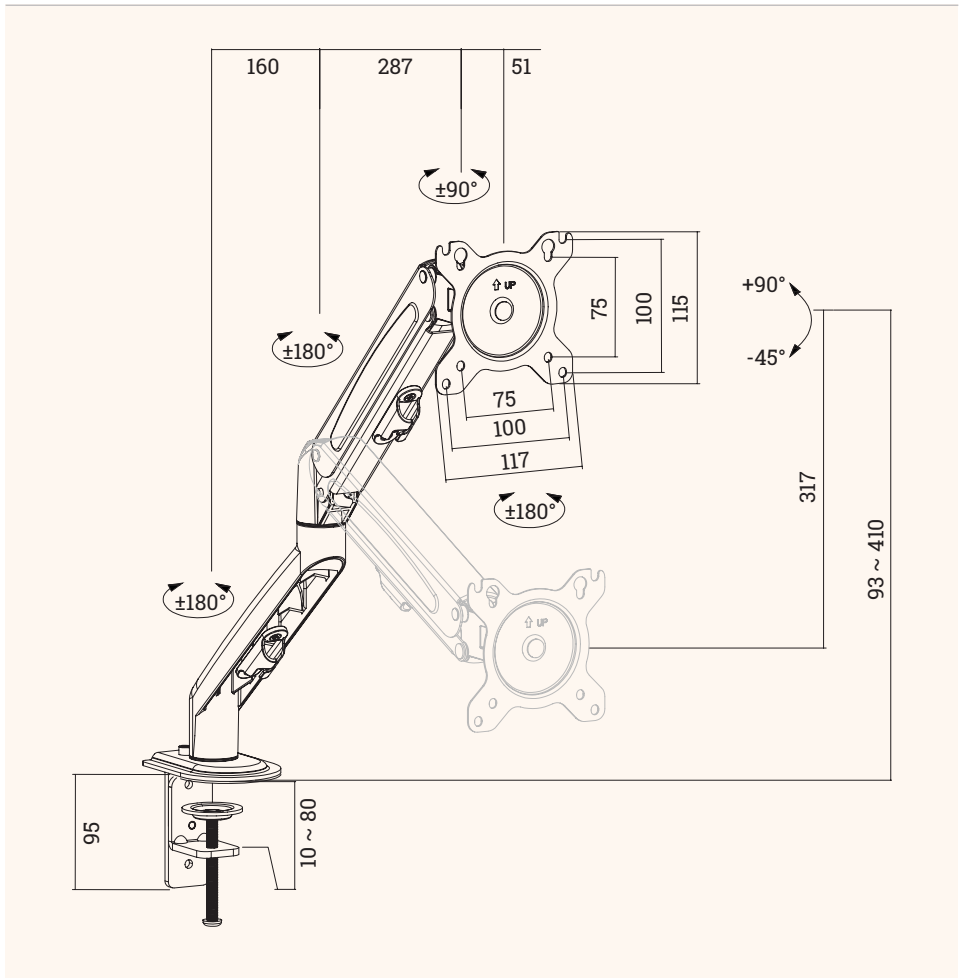

VIMO One

Ergonomic monitor arm

- ✓ For monitors up to 32 inches
- ✓ Load capacity: up to 7 kg
- ✓ VESA from 75x75 to 100x100

Details

Technical drawings

Technical data

Clamp range : to 80 mm
 Tiltable: from -45° to 90°
 Rotates: up to 180°
 Screen Totation: $+180^{\circ} \sim -180^{\circ}$
 Load capacity: max. 7 kg

3D view

Article	Description	Colour	Item No.
VIMO One	Ergonomic monitor arm	Silver	319 129400
VIMO One	Ergonomic monitor arm	Black	319 129393