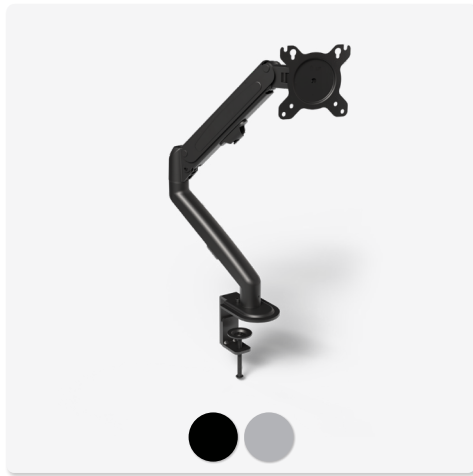

VIMO One

Ergonomic monitor arm

- ✓ For monitors up to 32 inches
- ✓ Load capacity: up to 7 kg
- ✓ VESA from 75x75 to 100x100

Details

Technical drawings

Technical data

Clamp range : to 80 mm
 Tiltable: from -45° to 90°
 Rotates: up to 180°
 Screen Totation: $+180^{\circ} \sim -180^{\circ}$
 Load capacity: max. 7 kg

3D view

Article	Description	Colour	Item No.
VIMO One	Ergonomic monitor arm	Silver	319 129400
VIMO One	Ergonomic monitor arm	Black	319 129393