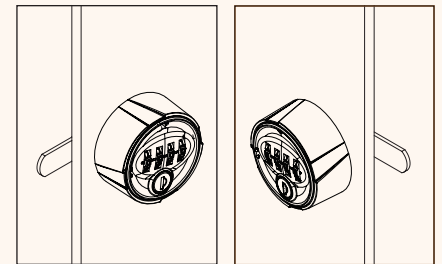

# KICCO RSV

Combination lock with auto-scrambling function: **Auto-0000**

- ✓ Combination lock with 4-digit fixed code, 9999 combinations possible
- ✓ Cam lock for panel thickness 0.6-22mm, bore hole Ø19mm, punch 16x19mm
- ✓ With Master key for emergency opening

Details

Installation

**Scrambling when turning**  
 After code has been set correctly the dials turn automatically to 0000 when lock is opened. The original code is well protected. When locking again it is not necessary to set the code – just turn to close position.

Technical Drawing

Article	Description	Colour	Item- Nr.
KICCO RSV Set	Lever lock with 4 digit code, scrambles automatically, locking 12 to 9 o'clock or 12 to 3 o'clock, accessories: lever cranked (L=35 mm), plastic cover, fixing screw	Black	113 128581
KICCO RSV MK	Masterkey for KICCO RSV	Silver	113 128588
Plate	Anti twist plate 52x22x1.5mm, for wooden doors, 2 screws included	Silver	121 104634