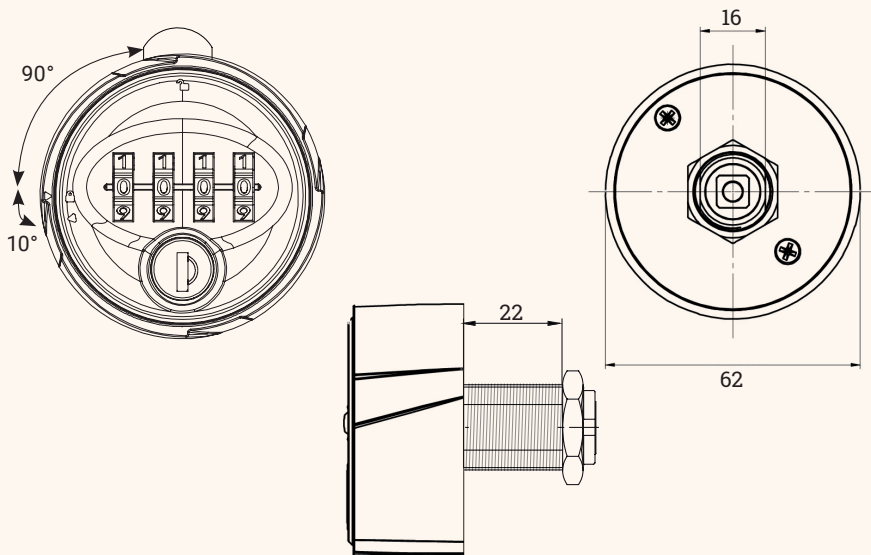

# KICCO RSV

Combination lock with auto-scrambling function: **Auto-0000**

- ✓ Combination lock with 4-digit fixed code, 9999 combinations possible
- ✓ Cam lock for panel thickness 0.6-22mm, bore hole Ø19mm, punch 16x19mm
- ✓ With Master key for emergency opening

Details

Installation

**Scrambling when turning**  
 After code has been set correctly the dials turn automatically to 0000 when lock is opened. The original code is well protected. When locking again it is not necessary to set the code – just turn to close position.

Technical Drawing

Article	Description	Colour	Item- Nr.
KICCO RSV Set	Lever lock with 4 digit code, scrambles automatically, locking 12 to 9 o'clock or 12 to 3 o'clock, accessories: lever cranked (L=35 mm), plastic cover, fixing screw	Black	113 128581
KICCO RSV MK	Masterkey for KICCO RSV	Silver	113 128588
Plate	Anti twist plate 52x22x1.5mm, for wooden doors, 2 screws included	Silver	121 104634