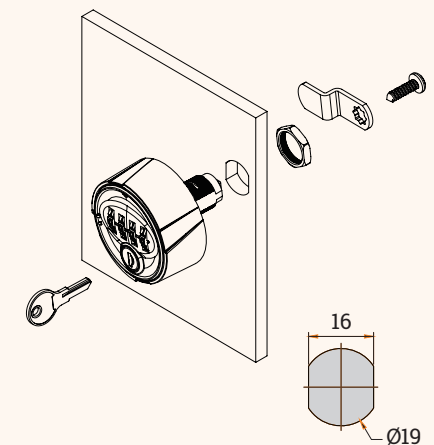

# KICCO RSV

Combination lock with auto-scrambling function: **Auto-0000**

- ✓ Combination lock with 4-digit fixed code, 9999 combinations possible
- ✓ Cam lock for panel thickness 0.6-22mm, bore hole Ø19mm, punch 16x19mm
- ✓ With Master key for emergency opening

Details

Installation

**Scrambling when turning**  
 After code has been set correctly the dials turn automatically to 0000 when lock is opened. The original code is well protected. When locking again it is not necessary to set the code – just turn to close position.

Technical Drawing

Article	Description	Colour	Item- Nr.
KICCO RSV Set	Lever lock with 4 digit code, scrambles automatically, locking 12 to 9 o'clock or 12 to 3 o'clock, accessories: lever cranked (L=35 mm), plastic cover, fixing screw	Black	113 128581
KICCO RSV MK	Masterkey for KICCO RSV	Silver	113 128588
Plate	Anti twist plate 52x22x1.5mm, for wooden doors, 2 screws included	Silver	121 104634