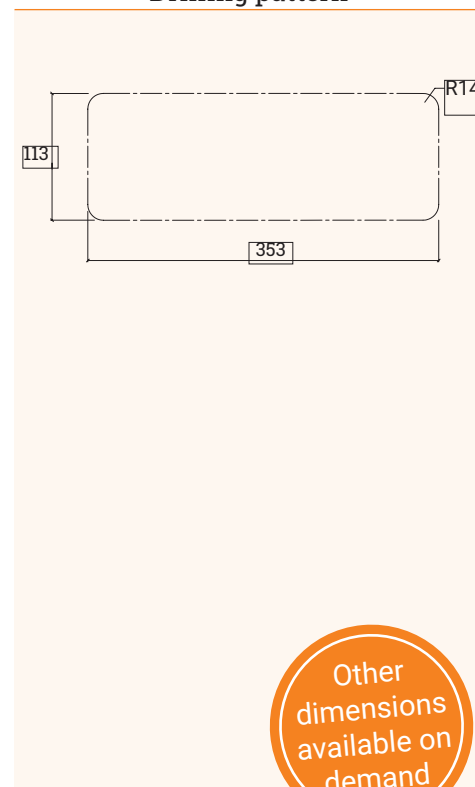

EXIT G14 BM

Aluminium cable outlet with integrated cable box

- ✓ Cable box directly installed on the frame
- ✓ Soft-close mechanism
- ✓ Radius 14 in the cut out

Technical Drawings

Drilling pattern

Other dimensions available on demand

Article	Description	Dimension	Colour	Item No.
EXIT G14 BM	120x360x119 mm, alu/anodised cable outlet, slow motion, flap cover, black brush seal, black cable box	360x120x119 mm	Aluminium	201 129904