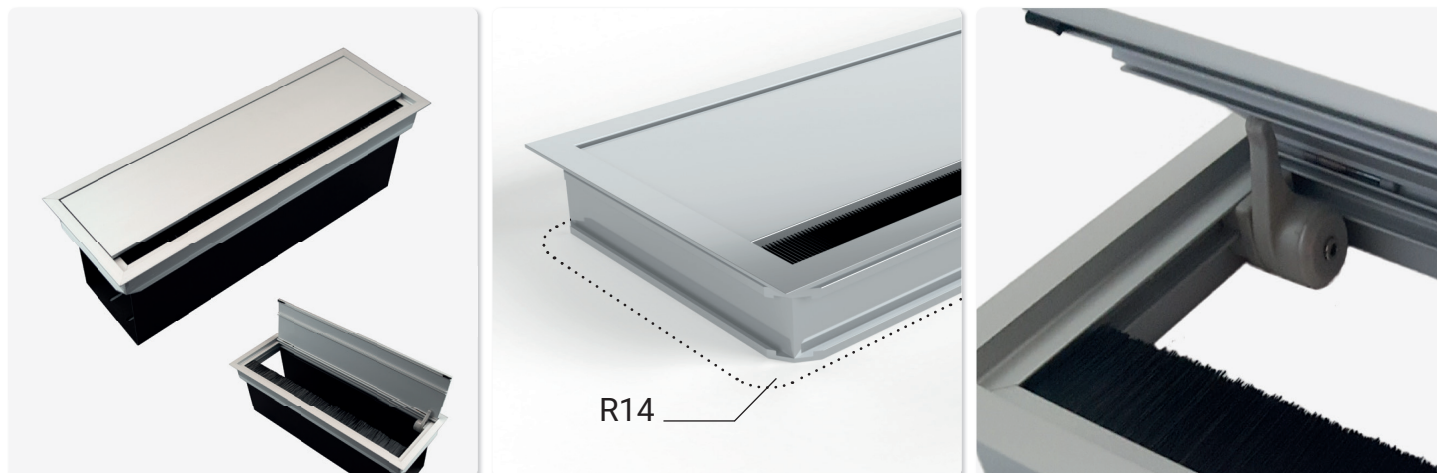

EXIT G14 BM

Aluminium cable outlet with integrated cable box

- ✓ Cable box directly installed on the frame
- ✓ Soft-close mechanism
- ✓ Radius 14 in the cut out

Technical Drawings

Drilling pattern

Other dimensions available on demand

Article	Description	Dimension	Colour	Item No.
EXIT G14 BM	120x360x119 mm, alu/anodised cable outlet, slow motion, flap cover, black brush seal, black cable box	360x120x119 mm	Aluminium	201 129904