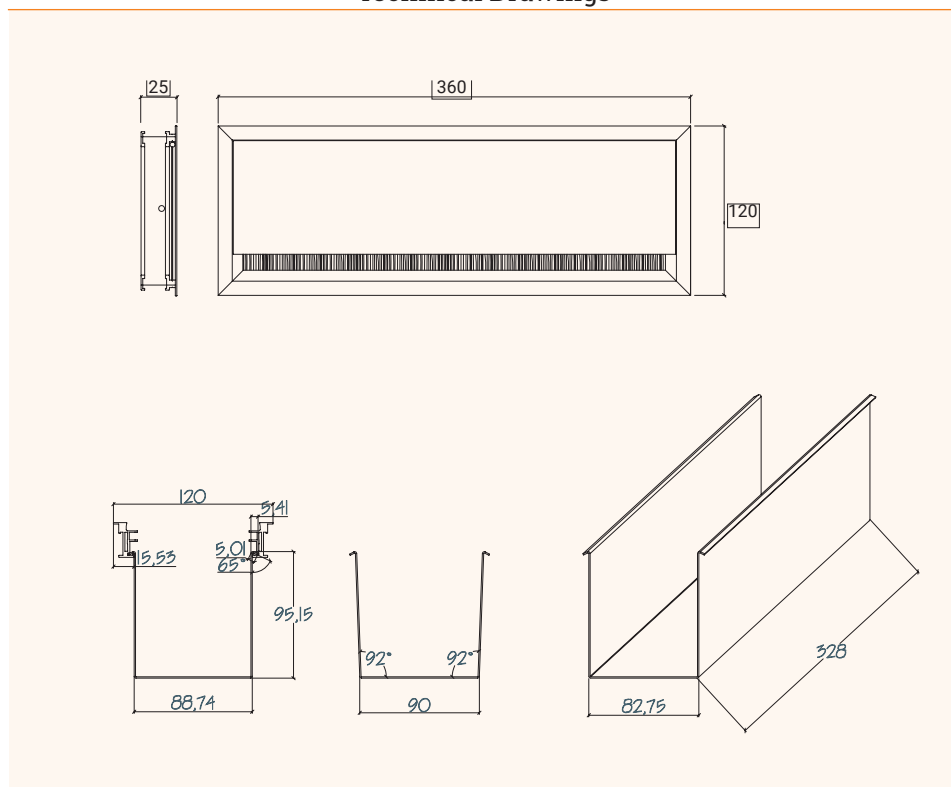

EXIT G14 BM

Aluminium cable outlet with integrated cable box

- ✓ Cable box directly installed on the frame
- ✓ Soft-close mechanism
- ✓ Radius 14 in the cut out

Technical Drawings

Drilling pattern

Other dimensions available on demand

Article	Description	Dimension	Colour	Item No.
EXIT G14 BM	120x360x119 mm, alu/anodised cable outlet, slow motion, flap cover, black brush seal, black cable box	360x120x119 mm	Aluminium	201 129904