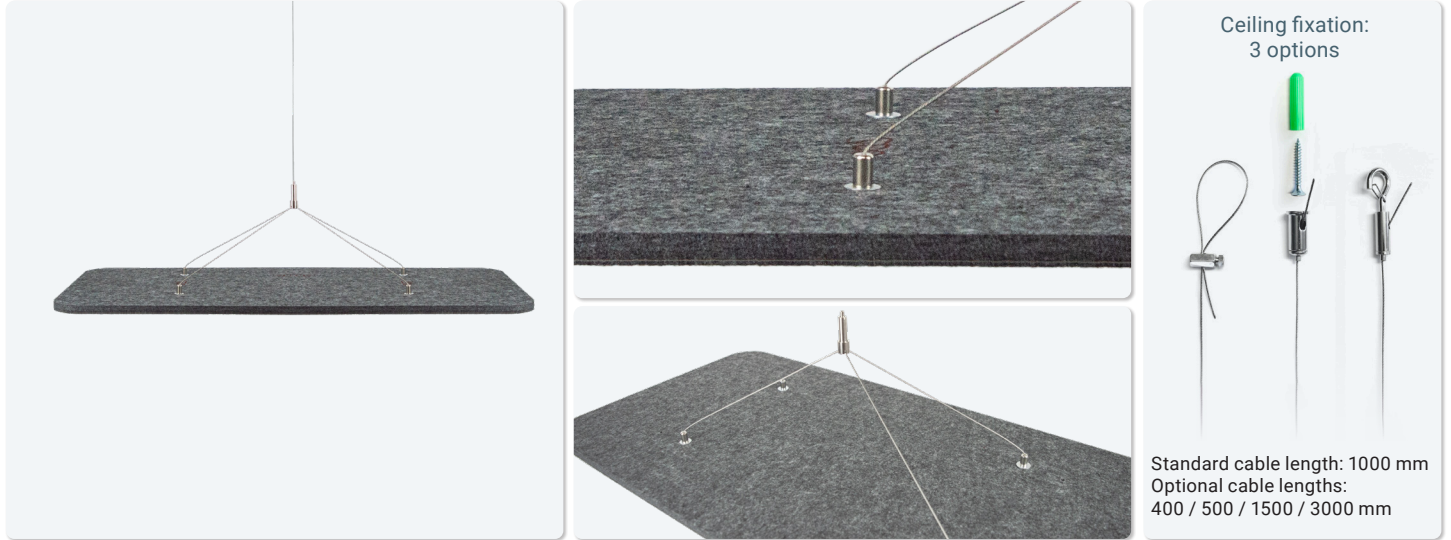

Ceiling suspensions for AKUSTIX Vario elements for many applications

- ✔ For all **AKUSTIX** Vario elements with a thickness of 18 mm
- ✔ Flexibly adjustable in height - ideal for any location
- ✔ Three different ceiling fixations enable installations on many ceiling situations
- ✔ Other suspension cable lengths available as accessories

## Technical Drawings

CELIDO Cumulos 4:1

Position: Drilling holes in the AKUSTIX element

CELIDO Cumulos 4:1 - Fixation: Panel/Ceiling

Appropriate AKUSTIX Vario elements

Article	PU	Description	Type	Item No.
CELIDO Cumulos 4:1	1	Ceiling fixation set for <b>AKUSTIX</b> Varioset: Cumulos (18 mm); 4 fixing points (panel) / 1 fixing point (ceiling)	Connection Ceiling/Panel	308 126334
CELIDO Cumulos 400	2	Suspension extension for <b>AKUSTIX</b> Varioset: Cumulos (eco)	Extension Ceiling/Panel	308 124703
CELIDO Cumulos 500	2	Suspension extension for <b>AKUSTIX</b> Varioset: Cumulos (eco)	Extension Ceiling/Panel	308 124710
CELIDO Cumulos 1500	2	Suspension extension for <b>AKUSTIX</b> Varioset: Cumulos (eco)	Extension Ceiling/Panel	308 124717
CELIDO Cumulos 3000	2	Suspension extension for <b>AKUSTIX</b> Varioset: Cumulos (eco)	Extension Ceiling/Panel	308 124059

Ceiling suspension with integrated cable shots

- ✓ For all **AKUSTIX** Cumulos elements
- ✓ Flexibly adjustable in height - ideal for any location
- ✓ Three different ceiling fixations enable installations on many ceiling situations
- ✓ Other suspension cable lengths available as accessories