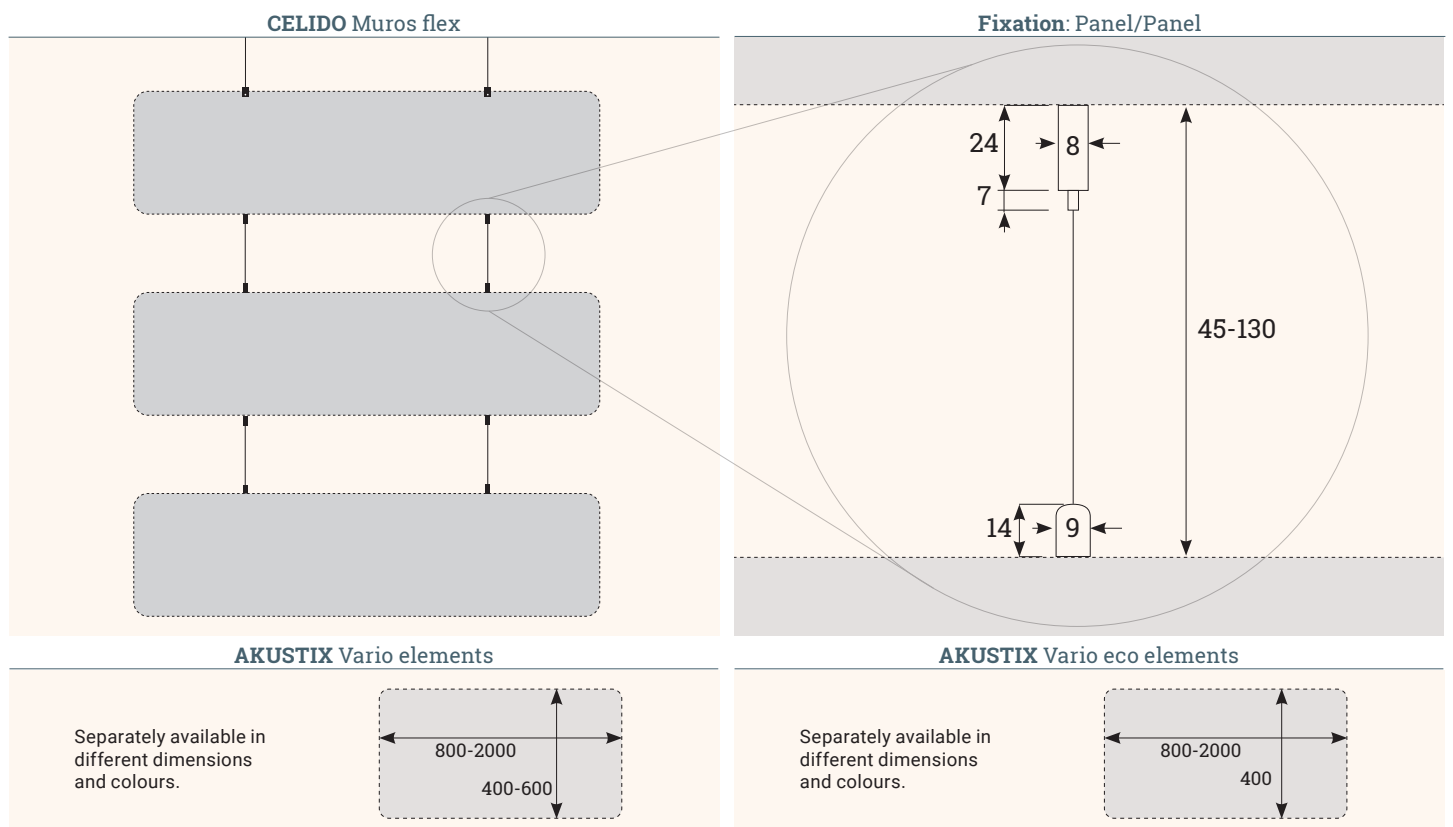

Technical Drawings

Article	PU	Description	Type	Item No.
CELIDO Muros flex	2	Panel connector for AKUSTIX Varioset: Muros (eco)	Connection Panel/Panel	308 123933
CELIDO Stratos	2	Ceiling fixation for AKUSTIX Vario-elements (18 mm);	Connection Ceiling/Panel	308 126467
CELIDO Stratos eco	2	Ceiling fixation for AKUSTIX Vario-elements (12 mm);	Connection Ceiling/Panel	308 126460
CELIDO Stratos 3000	2	Suspension extension for AKUSTIX Varioset: Stratos (eco) / Muros (eco)	Extension Ceiling/Panel	308 124052