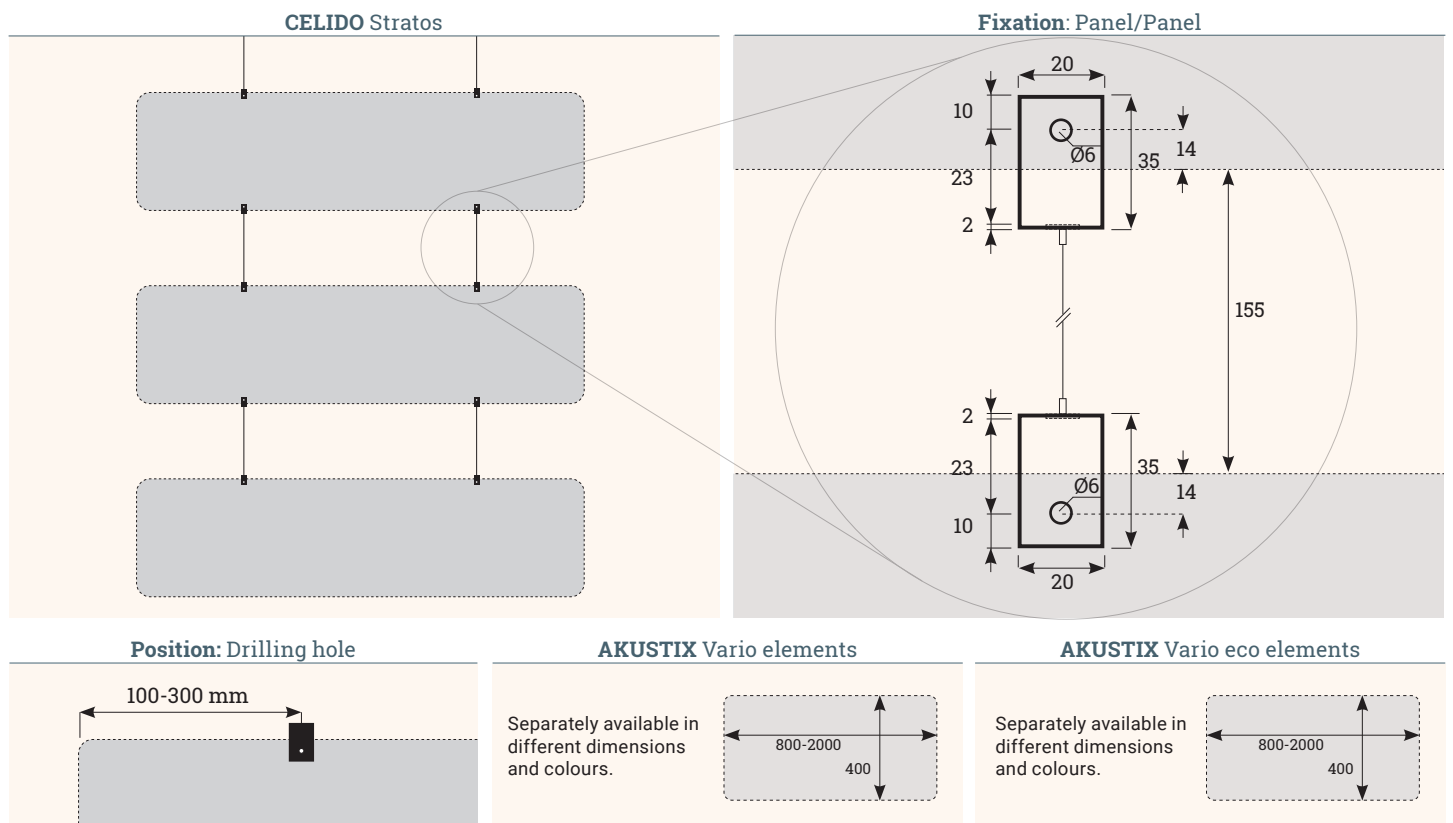

Technical Drawings

Article	PU	Description	Type	Item No.
CELIDO Muros	2	Panel fixation for AKUSTIX Varioset: Muros (18 mm)	Connection Panel/Panel	308 126075
CELIDO Muros eco	2	Panel fixation for AKUSTIX Varioset: Muros eco (12 mm)	Connection Panel/Panel	308 126068
CELIDO Stratos	2	Ceiling fixation for AKUSTIX Vario-elements (18 mm);	Connection Ceiling/Panel	308 126467
CELIDO Stratos eco	2	Ceiling fixation for AKUSTIX Vario-elements (12 mm);	Connection Ceiling/Panel	308 126460
CELIDO Stratos 3000	2	Suspension extension for AKUSTIX Varioset: Stratos (eco) / Muros (eco)	Extension Ceiling/Panel	308 124052