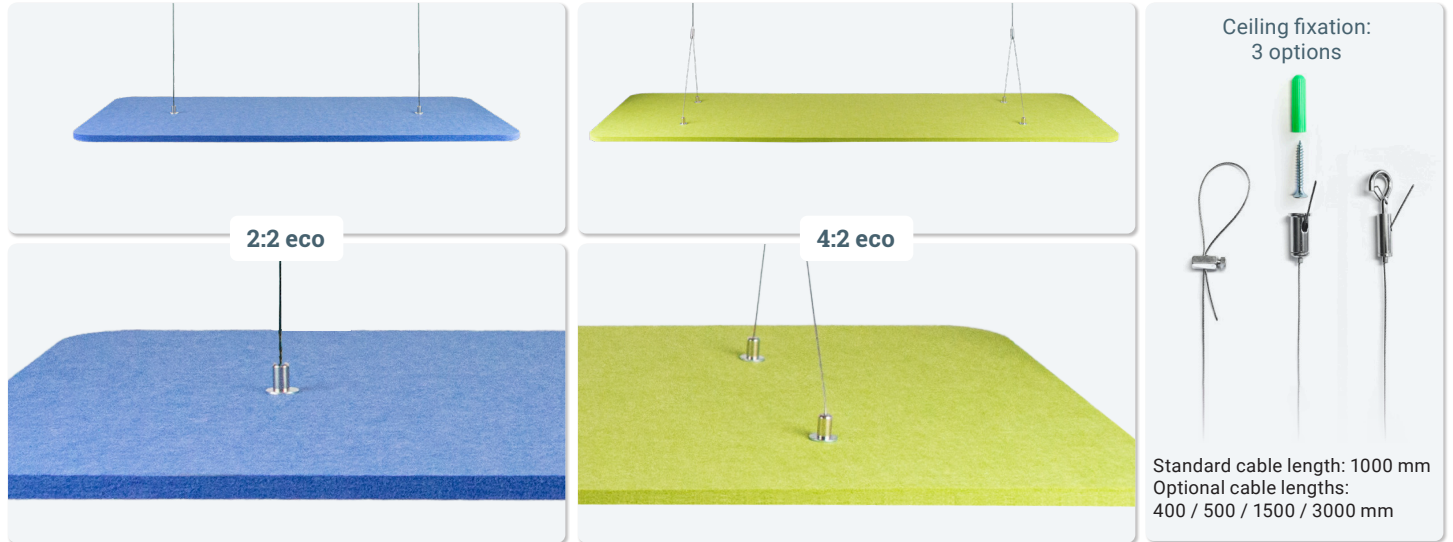

Ceiling suspension for AKUSTIX Vario eco elements for many applications

- ✓ For all **AKUSTIX Vario eco** elements (thickness: 12 mm)
- ✓ Flexibly adjustable in height and angle of inclination - ideal for any location
- ✓ Three different ceiling fixations enable installations on many ceiling situations
- ✓ Other suspension cable lengths available as accessories

Akustix elements as shown in the pictures are not included. The recommended number of fixation sets varies based on the width of the AKUSTIX Vario elements. Recommendation: Panel fixation every 600 mm