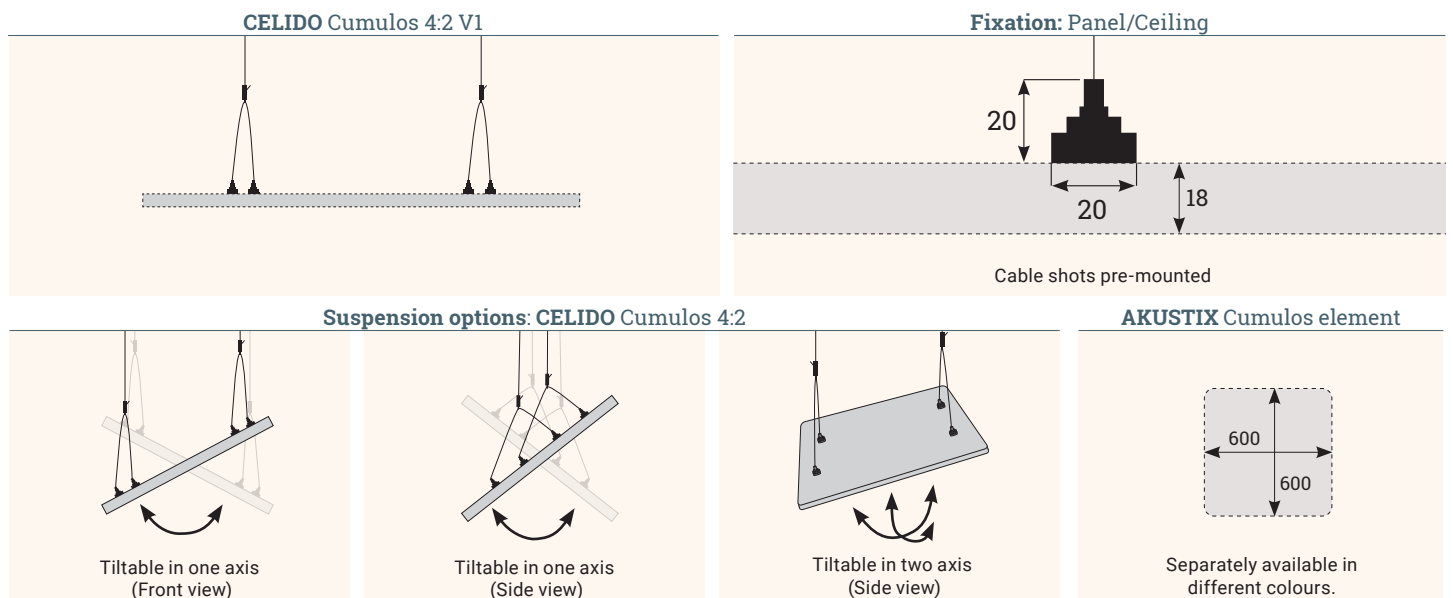

Technical Drawings

Article	PU	Description	Type	Item No.
CELIDO Cumulos 4:2 V1	1	Ceiling fixation set for AKUSTIX Cumulos; 4 fixing points (panel) / 2 fixing points (ceiling)	Connection Ceiling/Panel	308 123947
CELIDO Cumulos 400	2	Suspension extension for AKUSTIX Varioset: Cumulos (eco)	Extension Ceiling/Panel	308 124703
CELIDO Cumulos 500	2	Suspension extension for AKUSTIX Varioset: Cumulos (eco)	Extension Ceiling/Panel	308 124710
CELIDO Cumulos 1500	2	Suspension extension for AKUSTIX Varioset: Cumulos (eco)	Extension Ceiling/Panel	308 124717
CELIDO Cumulos 3000	2	Suspension extension for AKUSTIX Varioset: Cumulos (eco)	Extension Ceiling/Panel	308 124059
AKUSTIX Cumulos	1	PET ceiling tile, corner radius: 30 mm, sound absorption level B, 3.000 g/m²	blue	309 120986
AKUSTIX Cumulos	1	PET ceiling tile, corner radius: 30 mm, sound absorption level B, 3.000 g/m²	grey	309 120993
AKUSTIX Cumulos	1	PET ceiling tile, corner radius: 30 mm, sound absorption level B, 3.000 g/m²	light green	309 121000