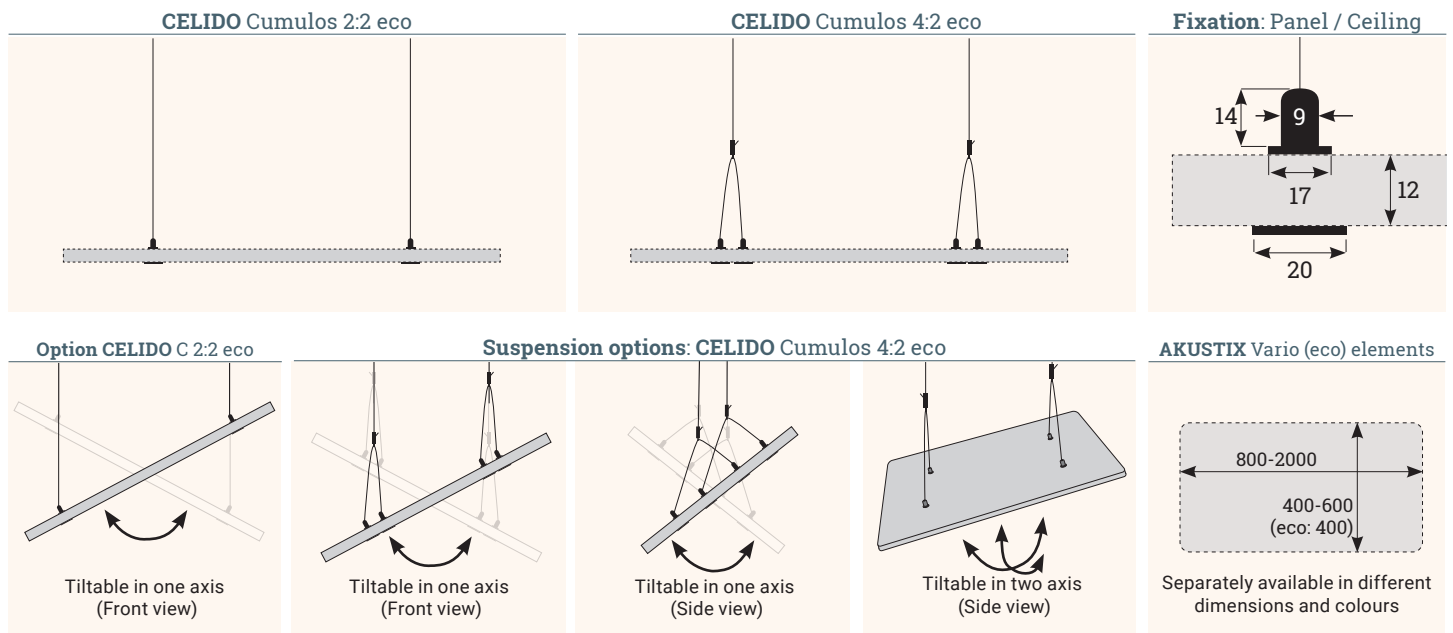

Technical Drawings

Article	PU	Description	Type	Item No.
CELIDO Cumulos 2:2 eco	2	Double wire suspension for AKUSTIX Varioset: Cumulos eco (12 mm); 2 fixing points (panel) / 2 fixing points (ceiling)	Connection Ceiling/Panel	308 126306
CELIDO Cumulos 4:2 eco	2	Ceiling fixation set for AKUSTIX Varioset: Cumulos eco (12 mm); 4 fixing points (panel) / 2 fixing points (ceiling)	Connection Ceiling/Panel	308 126299
CELIDO Cumulos 400	2	Suspension extension for AKUSTIX Varioset: Cumulos (eco)	Extension Ceiling/Panel	308 124703
CELIDO Cumulos 500	2	Suspension extension for AKUSTIX Varioset: Cumulos (eco)	Extension Ceiling/Panel	308 124710
CELIDO Cumulos 1500	2	Suspension extension for AKUSTIX Varioset: Cumulos (eco)	Extension Ceiling/Panel	308 124717
CELIDO Cumulos 3000	2	Suspension extension for AKUSTIX Varioset: Cumulos (eco)	Extension Ceiling/Panel	308 124059