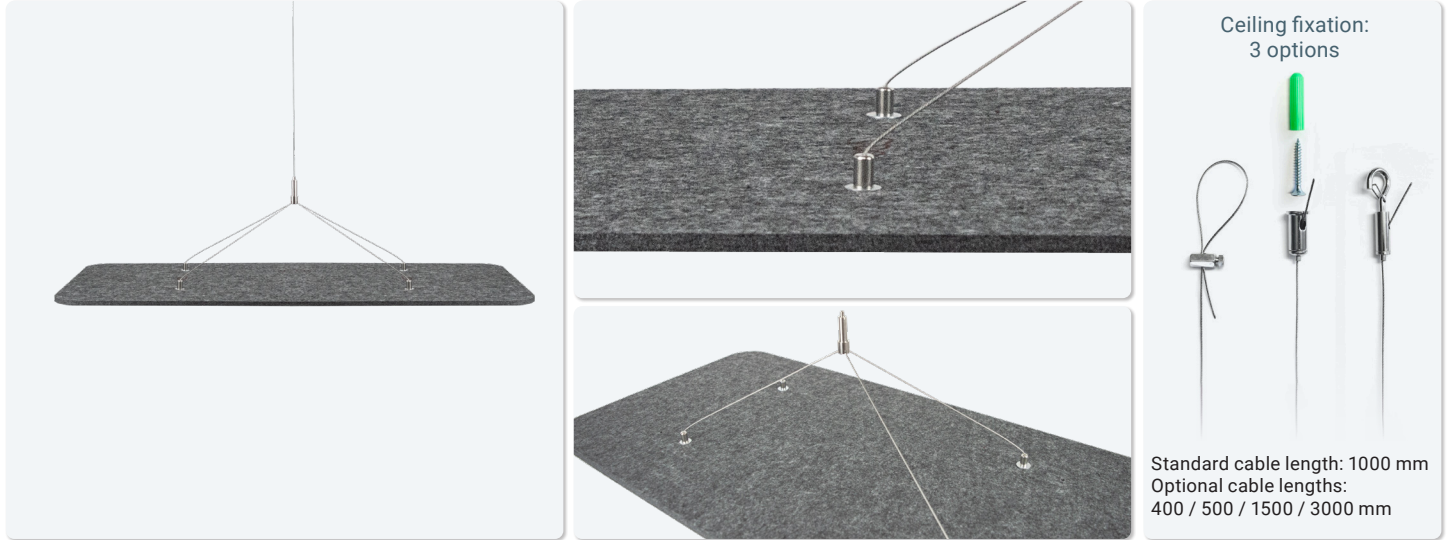

Ceiling suspension for AKUSTIX Vario elements for many applications

- ✔ For all **AKUSTIX Vario eco** elements (thickness: 12 mm)
- ✔ Flexibly adjustable in height - ideal for any location
- ✔ Three different ceiling fixations enable installations on many ceiling situations
- ✔ Other suspension cable lengths available as accessories

Akustix elements as shown in the pictures are not included. The recommended number of fixation sets varies based on the width of the AKUSTIX Vario elements. Recommendation: Panel fixation every 600 mm

Technical Drawings

CELIDO Cumulos 4:1

Position: Drilling holes in the AKUSTIX element

Fixation: Panel / Ceiling

Appropriate AKUSTIX Vario eco elements

Separately available in different dimensions and colours.

Article	PU	Description	Type	Item No.
CELIDO Cumulos 4:1 eco	1	Ceiling fixation set for AKUSTIX Varioset: Cumulos eco (12 mm); 4 fixing points (Panel) / 1 fixing point (ceiling)	Connection Ceiling/Panel	308 126313
CELIDO Cumulos 400	2	Suspension extension for AKUSTIX Varioset: Cumulos (eco)	Extension Ceiling/Panel	308 124703
CELIDO Cumulos 500	2	Suspension extension for AKUSTIX Varioset: Cumulos (eco)	Extension Ceiling/Panel	308 124710
CELIDO Cumulos 1500	2	Suspension extension for AKUSTIX Varioset: Cumulos (eco)	Extension Ceiling/Panel	308 124717
CELIDO Cumulos 3000	2	Suspension extension for AKUSTIX Varioset: Cumulos (eco)	Extension Ceiling/Panel	308 124059