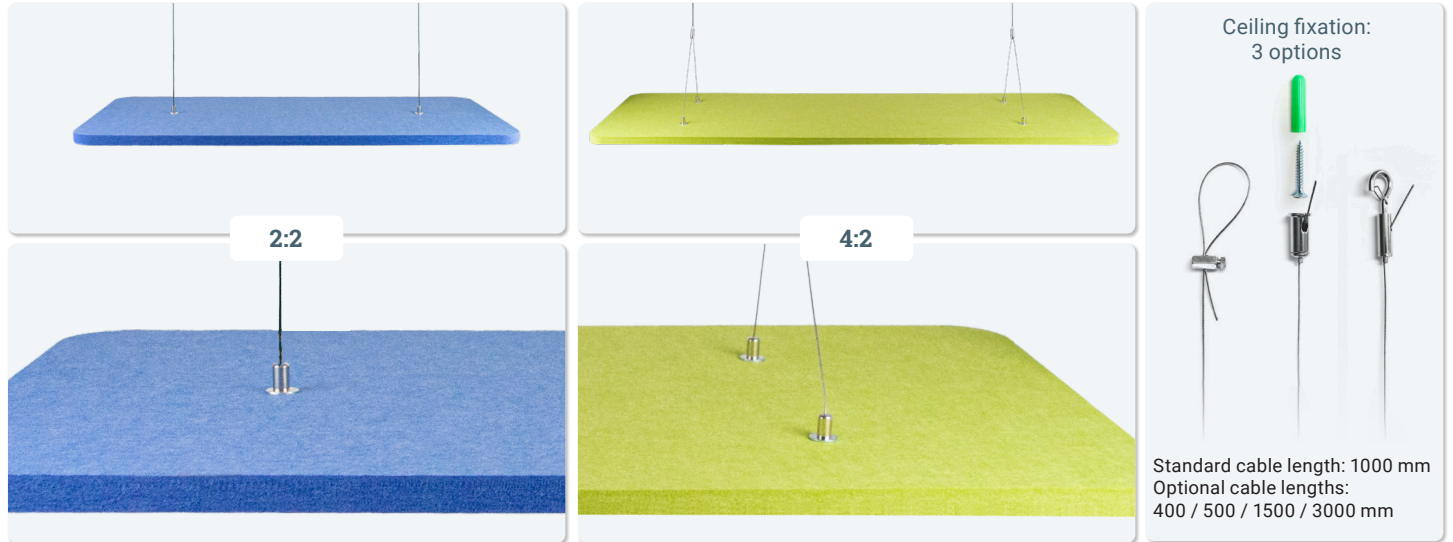

Ceiling suspension with integrated cable shots

- ✓ For all **AKUSTIX** Cumulos elements
- ✓ Flexibly adjustable in height - ideal for any location
- ✓ Three different ceiling fixations enable installations on many ceiling situations
- ✓ Other suspension cable lengths available as accessories

## Technical Drawings

Article	PU	Description	Type	Item No.
CELIDO Cumulos 4:2 V1	1	Ceiling fixation set for <b>AKUSTIX</b> Cumulos; 4 fixing points (panel) / 2 fixing points (ceiling)	Connection Ceiling/Panel	308 123947
CELIDO Cumulos 400	2	Suspension extension for <b>AKUSTIX</b> Varioset: Cumulos (eco)	Extension Ceiling/Panel	308 124703
CELIDO Cumulos 500	2	Suspension extension for <b>AKUSTIX</b> Varioset: Cumulos (eco)	Extension Ceiling/Panel	308 124710
CELIDO Cumulos 1500	2	Suspension extension for <b>AKUSTIX</b> Varioset: Cumulos (eco)	Extension Ceiling/Panel	308 124717
CELIDO Cumulos 3000	2	Suspension extension for <b>AKUSTIX</b> Varioset: Cumulos (eco)	Extension Ceiling/Panel	308 124059
AKUSTIX Cumulos	1	PET ceiling tile, corner radius: 30 mm, sound absorption level B, 3.000 g/m <sup>2</sup>	blue	309 120986
AKUSTIX Cumulos	1	PET ceiling tile, corner radius: 30 mm, sound absorption level B, 3.000 g/m <sup>2</sup>	grey	309 120993
AKUSTIX Cumulos	1	PET ceiling tile, corner radius: 30 mm, sound absorption level B, 3.000 g/m <sup>2</sup>	light green	309 121000

Ceiling suspension for AKUSTIX Vario elements for many applications

- ✓ For all AKUSTIX Vario elements with a thickness of 18 mm
- ✓ Flexibly adjustable in height and angle of inclination - ideal for any location
- ✓ Three different ceiling fixations enable installations on many ceiling situations
- ✓ Other suspension cable lengths available as accessories