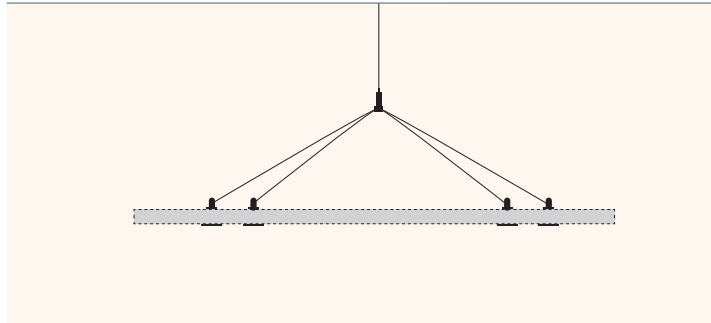

Technical Drawings

CELIDO Cumulos 4:1

Position: Drilling holes in the AKUSTIX element