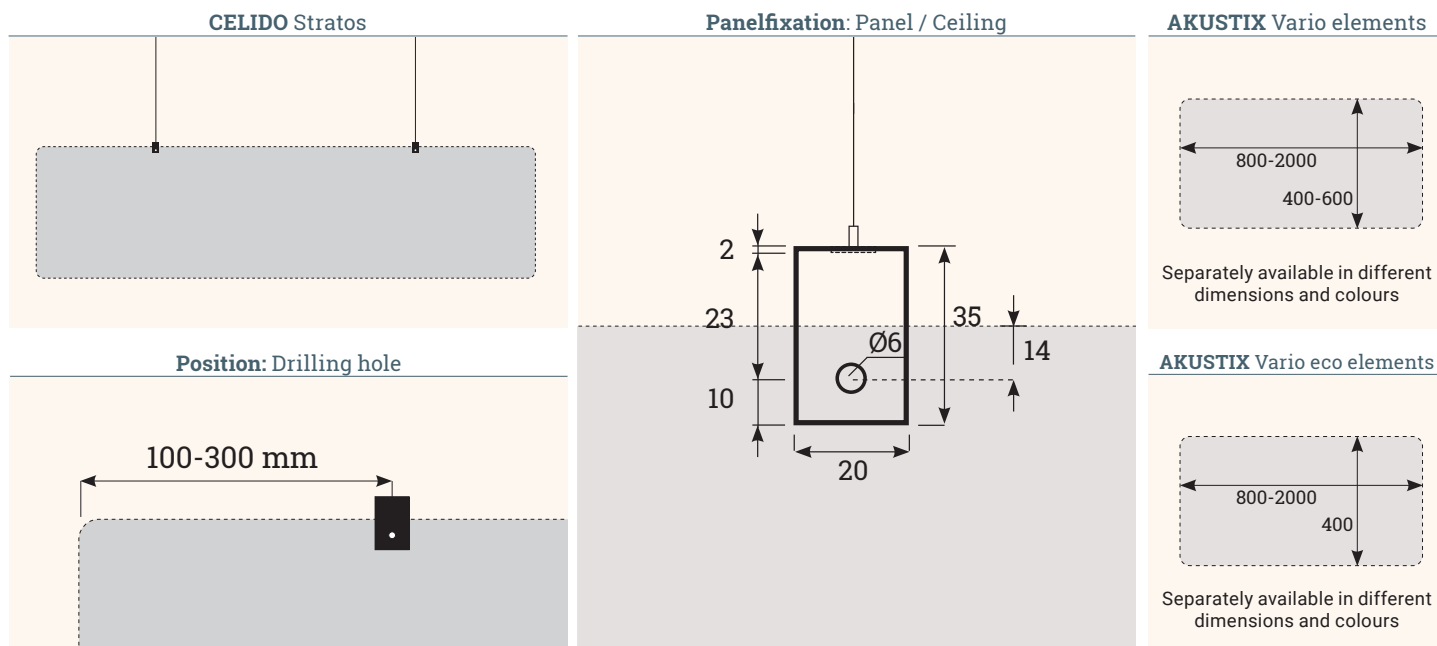

Technical Drawings

Article	PU	Description	Type	Item No.
CELIDO Stratos	2	Ceiling fixation for AKUSTIX Vario-elements (18 mm);	Connection Ceiling/Panel	308 126467
CELIDO Stratos eco	2	Ceiling fixation for AKUSTIX Vario-elements (12 mm);	Connection Ceiling/Panel	308 126460
CELIDO Stratos 3000	2	Suspension extension for AKUSTIX Varioset: Stratos (eco) / Muros (eco)	Extension Ceiling/Panel	308 124052