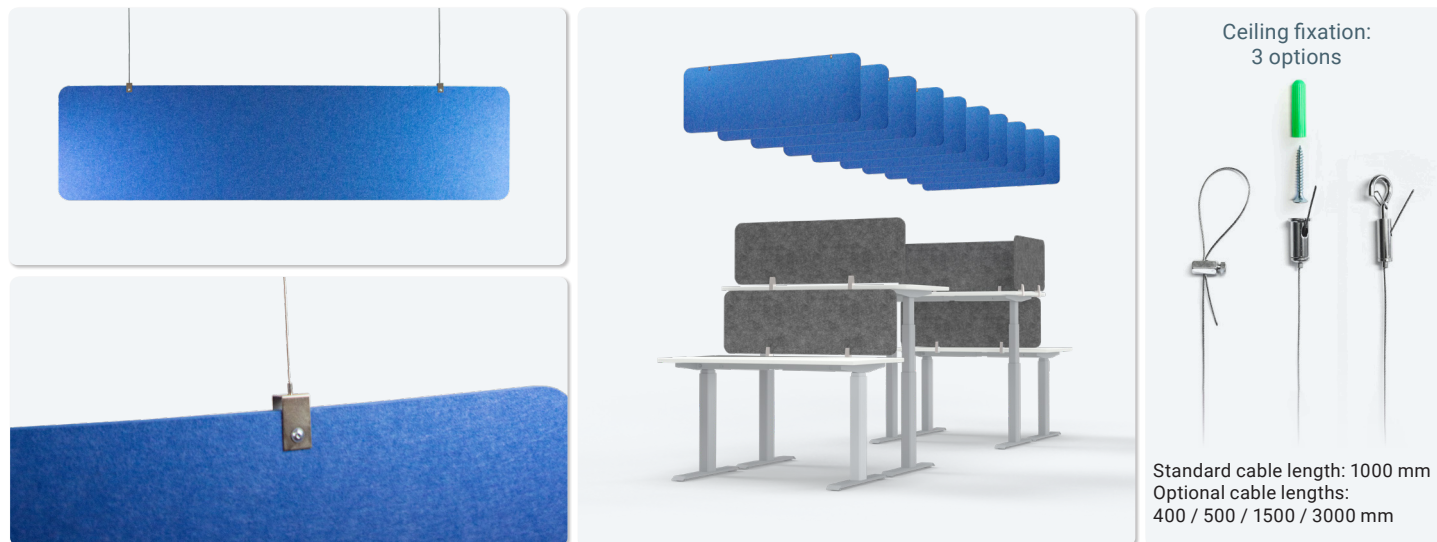

Panel suspension for ceiling baffles

- ✔ For all **AKUSTIX Vario (eco)** elements (thickness: 18 or 12 mm)
- ✔ Three different ceiling fixations enable installations on many ceiling situations
- ✔ Vertical installation of **AKUSTIX Vario (eco)** elements for even greater sound absorption

Akustix elements as shown in the pictures are not included.