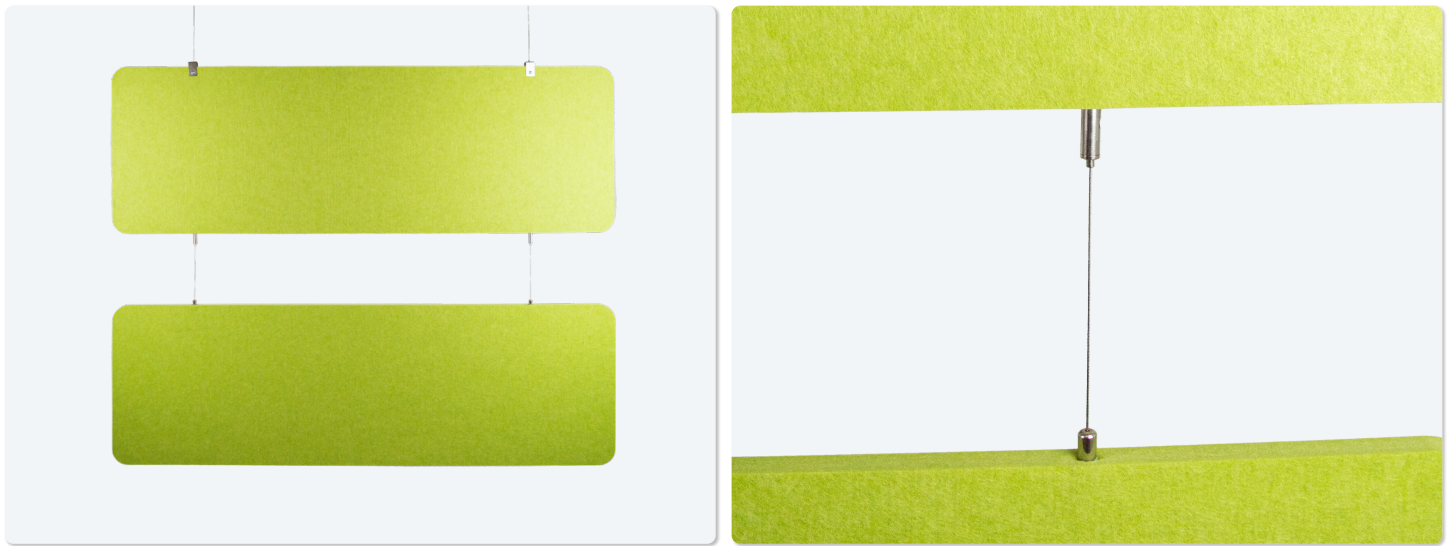

Fixation set for the flexible connector of AKUSTIX Vario (eco) elements

- ✔ For all **AKUSTIX** Vario (eco) elements (thickness: 18 or 12 mm)
- ✔ Height adjustable (45-130 mm) connector of elements **AKUSTIX** Variosets: Muros

Akustix elements as shown in the pictures are not included.