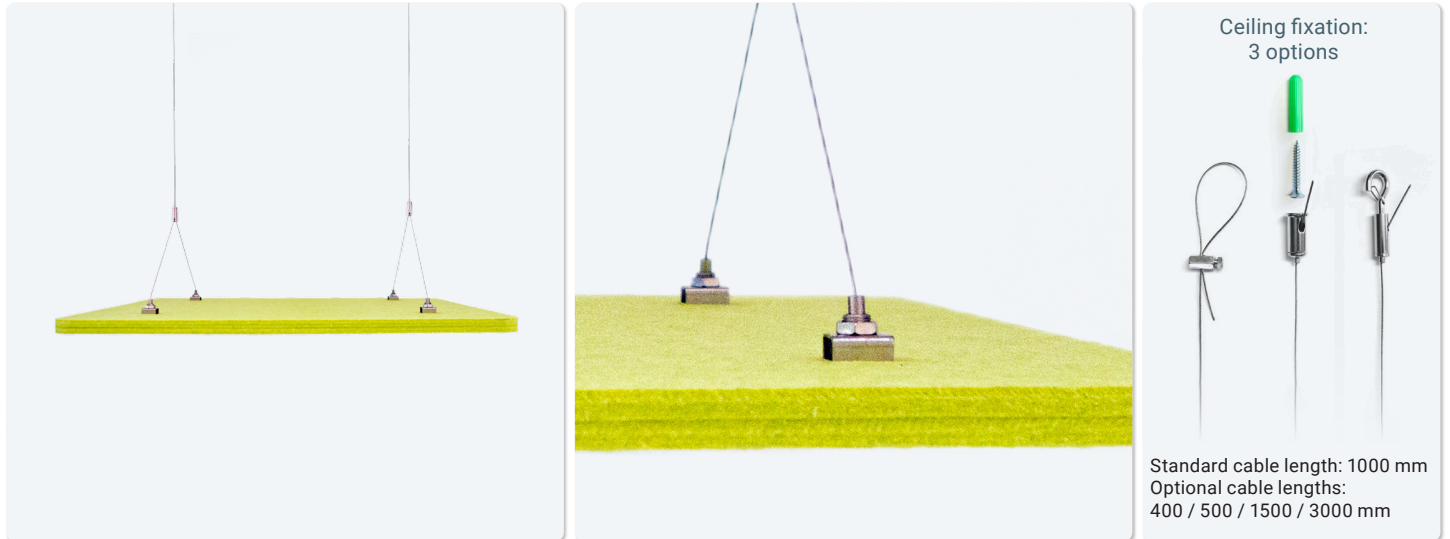

Ceiling suspensions for AKUSTIX Vario elements for many applications

- ✔ For all **AKUSTIX** Vario elements with a thickness of 18 mm
- ✔ Flexibly adjustable in height - ideal for any location
- ✔ Three different ceiling fixations enable installations on many ceiling situations
- ✔ Other suspension cable lengths available as accessories

## Technical Drawings

CELIDO Cumulos 4:1

Position: Drilling holes in the AKUSTIX element

CELIDO Cumulos 4:1 - Fixation: Panel/Ceiling

Appropriate AKUSTIX Vario elements

Article	PU	Description	Type	Item No.
CELIDO Cumulos 4:1	1	Ceiling fixation set for <b>AKUSTIX</b> Varioset: Cumulos (18 mm); 4 fixing points (panel) / 1 fixing point (ceiling)	Connection Ceiling/Panel	308 126334
CELIDO Cumulos 400	2	Suspension extension for <b>AKUSTIX</b> Varioset: Cumulos (eco)	Extension Ceiling/Panel	308 124703
CELIDO Cumulos 500	2	Suspension extension for <b>AKUSTIX</b> Varioset: Cumulos (eco)	Extension Ceiling/Panel	308 124710
CELIDO Cumulos 1500	2	Suspension extension for <b>AKUSTIX</b> Varioset: Cumulos (eco)	Extension Ceiling/Panel	308 124717
CELIDO Cumulos 3000	2	Suspension extension for <b>AKUSTIX</b> Varioset: Cumulos (eco)	Extension Ceiling/Panel	308 124059

Ceiling suspension with integrated cable shots

- ✓ For all **AKUSTIX** Cumulos elements
- ✓ Flexibly adjustable in height - ideal for any location
- ✓ Three different ceiling fixations enable installations on many ceiling situations
- ✓ Other suspension cable lengths available as accessories