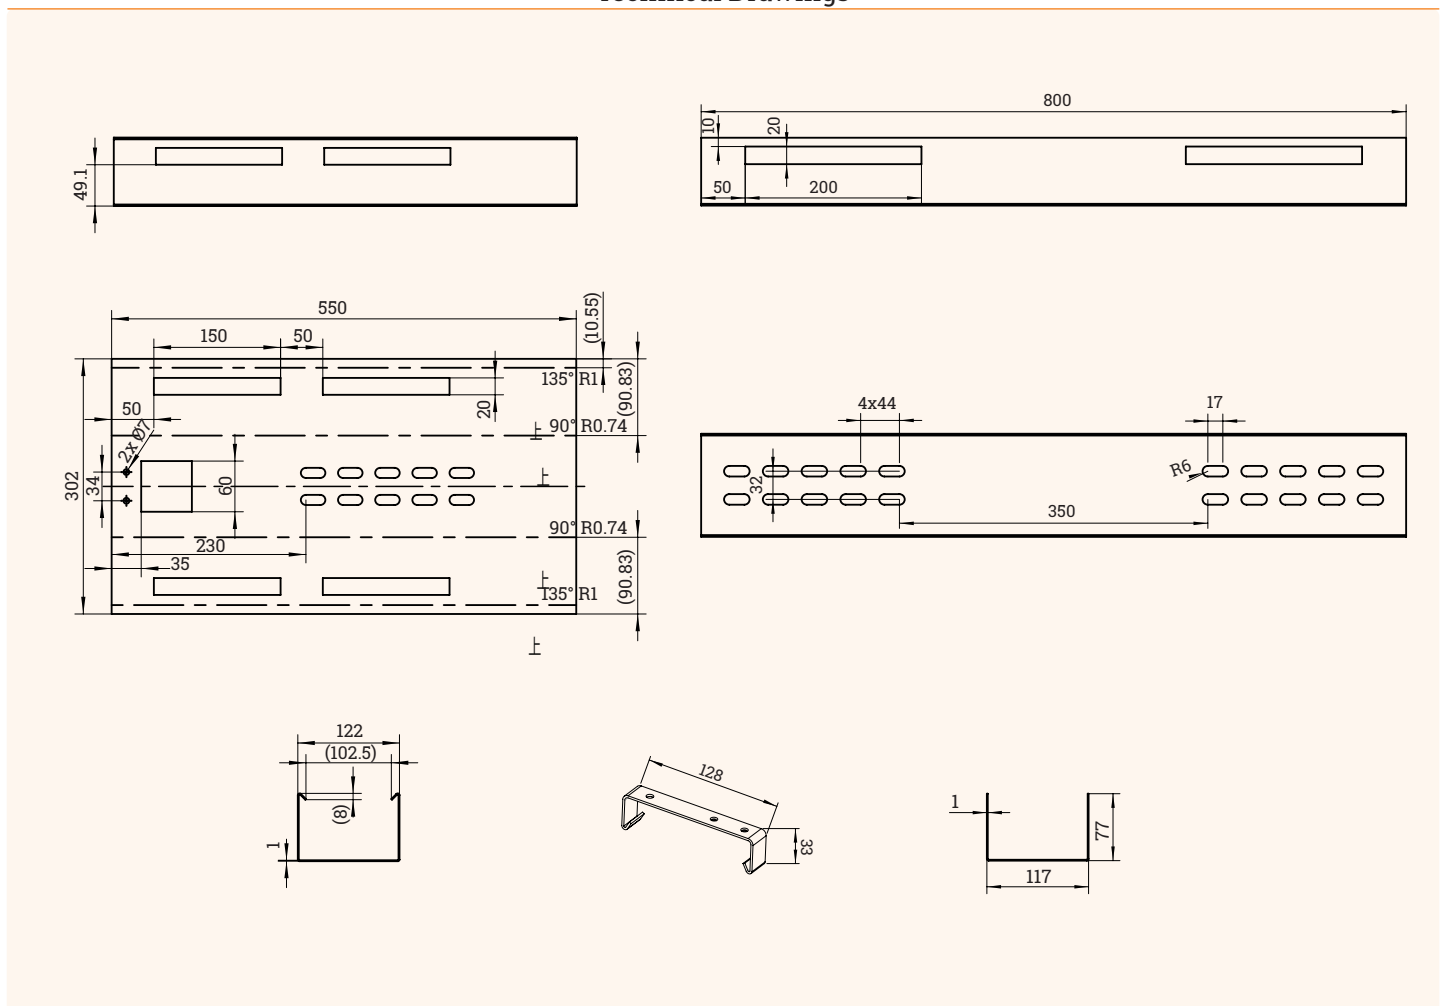

3 BOXIT Varioplex

Extendable cabletray with easy accessibility

- ✔ Adjustable width from 1100 to 1700 mm
- ✔ Ideal for use on height-adjustable desks with a lot of cables
- ✔ Attachment to the SOLIDO Varioplex or directly to the tabletop with the mounting bracket
- ✔ Easy unloading and loading by detaching the BOXIT mount on one side
- ✔ Cable management element of our Varioplex system

Technical Drawings

Article	Description	Colour	Item No.
BOXIT Varioplex	Extendable cabletray, Width: 1100 - 1700 mm, powder-coated steel	Silver	203 124479
		Black	203 124472