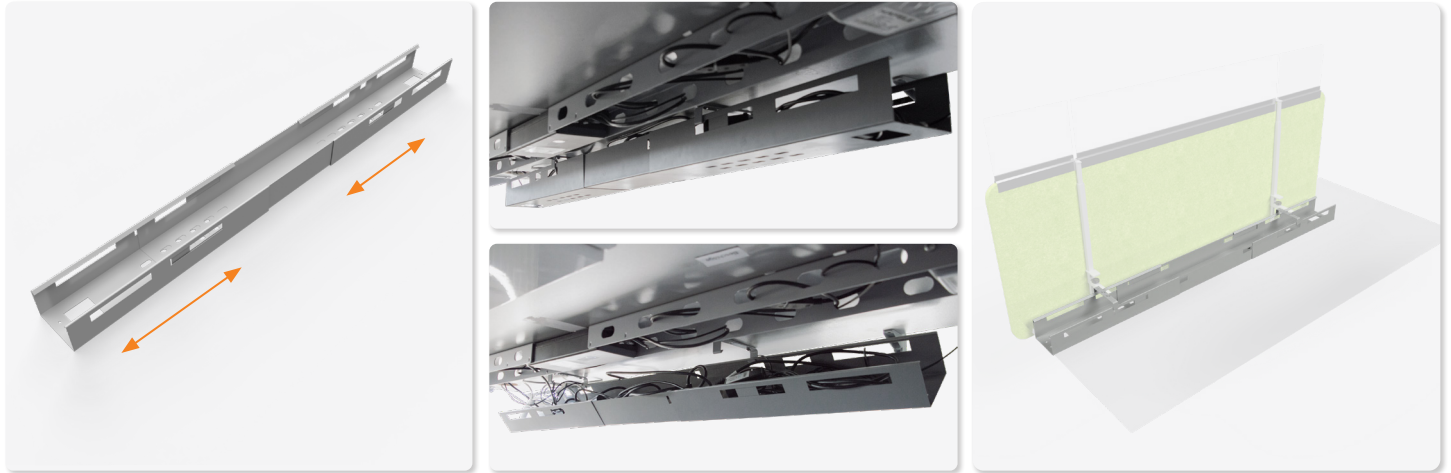

BOXIT Varioplex

Extendable cabletray with (VARIOPLEX System)

- ✓ Adjustable width from 1100 to 1700 mm
- ✓ Ideal for use on height-adjustable desks with a lot of cables
- ✓ Attachment directly to the tabletop with the mounting bracket
- ✓ Easy unloading and loading by detaching the BOXIT mount on one side

Technical Drawings

Article	Description	Colour	Item No.
BOXIT Varioplex	Extendable cabletray, Width: 1100 - 1700 mm, powder-coated steel	Silver	203 124479
		Black	203 124472
		White	203 128070