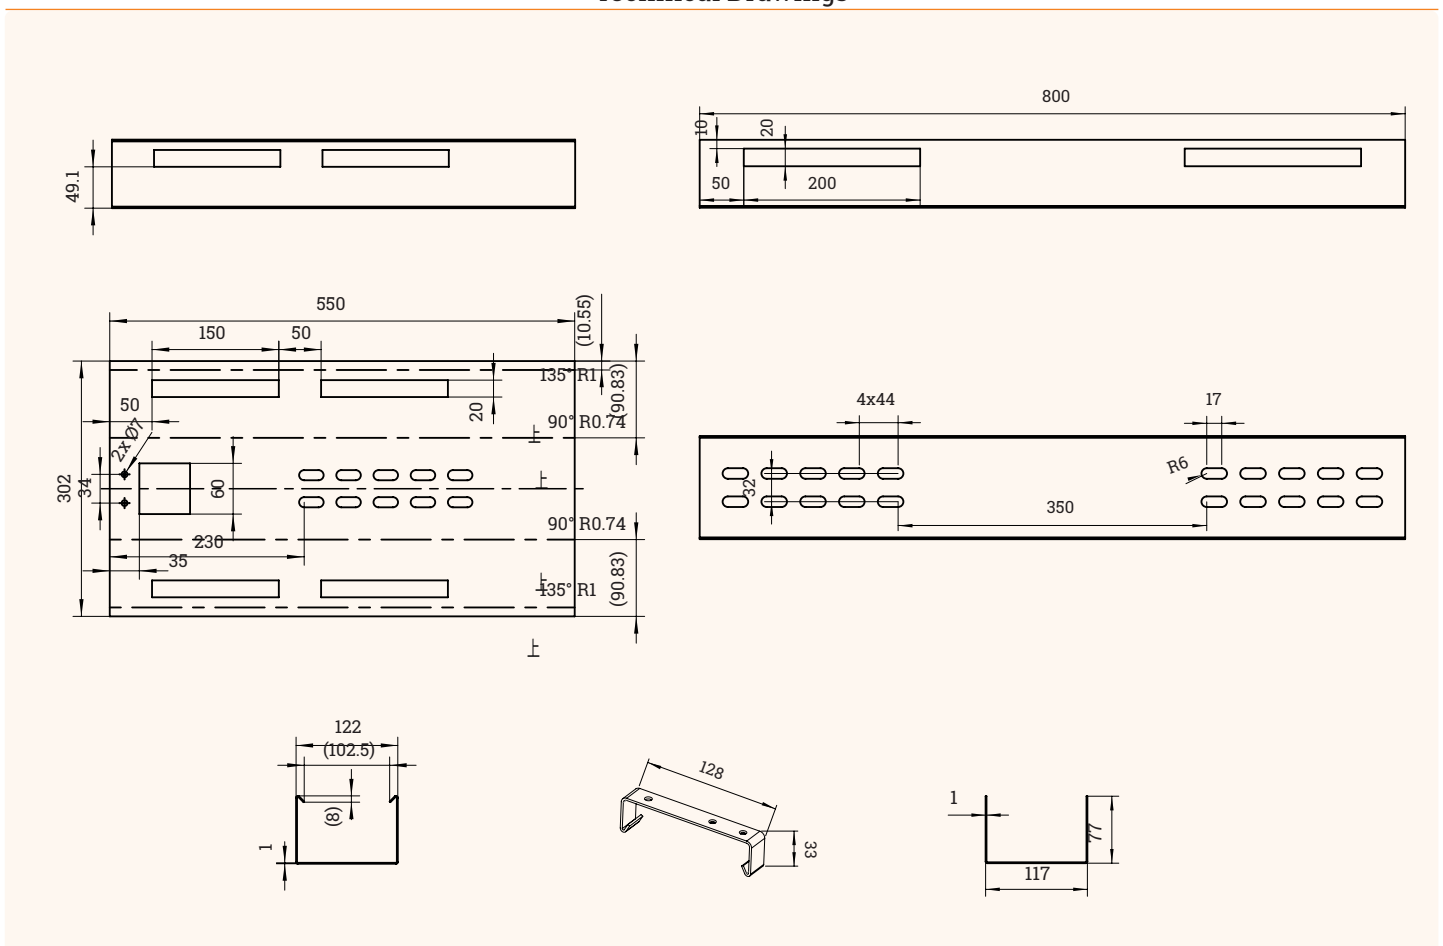

BOXIT Varioplex

Extendable cabletray with (VARIOPLEX System)

- ✓ Adjustable width from 1100 to 1700 mm
- ✓ Ideal for use on height-adjustable desks with a lot of cables
- ✓ Attachment directly to the tabletop with the mounting bracket
- ✓ Easy unloading and loading by detaching the BOXIT mount on one side

Technical Drawings

Article	Description	Colour	Item No.
BOXIT Varioplex	Extendable cabletray, Width: 1100 - 1700 mm, powder-coated steel	Silver	203 124479
		Black	203 124472
		White	203 128070