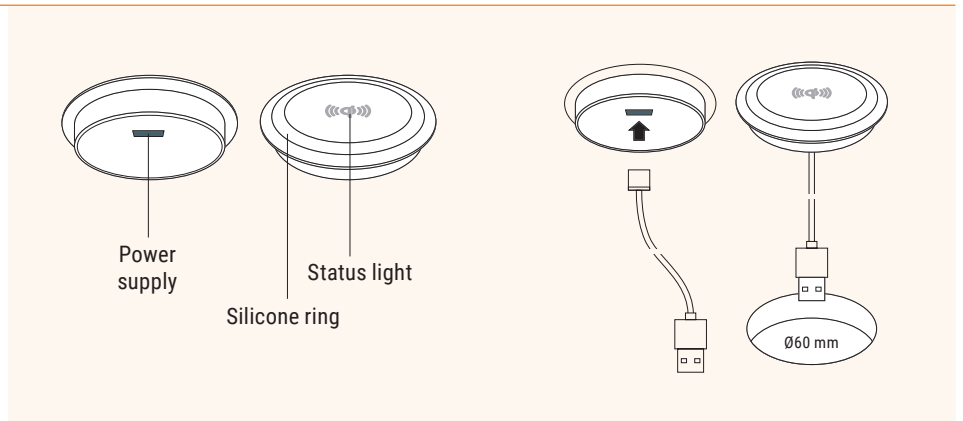

WLC Point 10

Wireless Charging

- ✔ Suitable for installation in furnitures
- ✔ Silikone ring prevents sliding

Details

Efficiency:	>75%
Distance:	<8 mm
Input power:	5.0V/2.4A 9.0V/1.8A
Output power:	10W
USB-cable length:	1,2 m
Diameter:	60 mm
Table thickness:	19-25 mm

Article	Description	Colour	Item No.
WLC Point 10	Wireless charger, 10W, installation-Ø60mm, Kabel 1,2m, power plug not included	White	205 120692
USB-A power supply	Power plug 240 V, 5.0 V/DC 2.0 A	White	205 120713
USB-A power supply	Power plug 240 V, 5.0 V/DC 2.0 A	Black	205 120706

WLC Point 15

Rapid Wireless Charging

- ✓ Inclusive USB-cable and power supply unit
- ✓ Suitable for installation in furnitures
- ✓ 15W makes rapid charging possible

Details

Efficiency:	>80%
Distance:	4-6 mm
Input power:	9V 2A
Output power:	15 W
USB-cable length:	1,5 m
Measurements:	Ø80x17 mm
Cover plate:	Ø90x2 mm
Material:	plastic

Details

Charging distance: 10-30 mm
Charging power: max 10 W

Details

Article	Description	Colour	Item No.
WLC H30	Wireless charger, 10-30 mm board thickness, cable: 1.5 m, quick charge adapter 3.0, housing, smart sticker, alignment tool, manual	Black	205 130002
WLC H30 Sticker	Smart coil sticker for charge amplification	White	205 131682