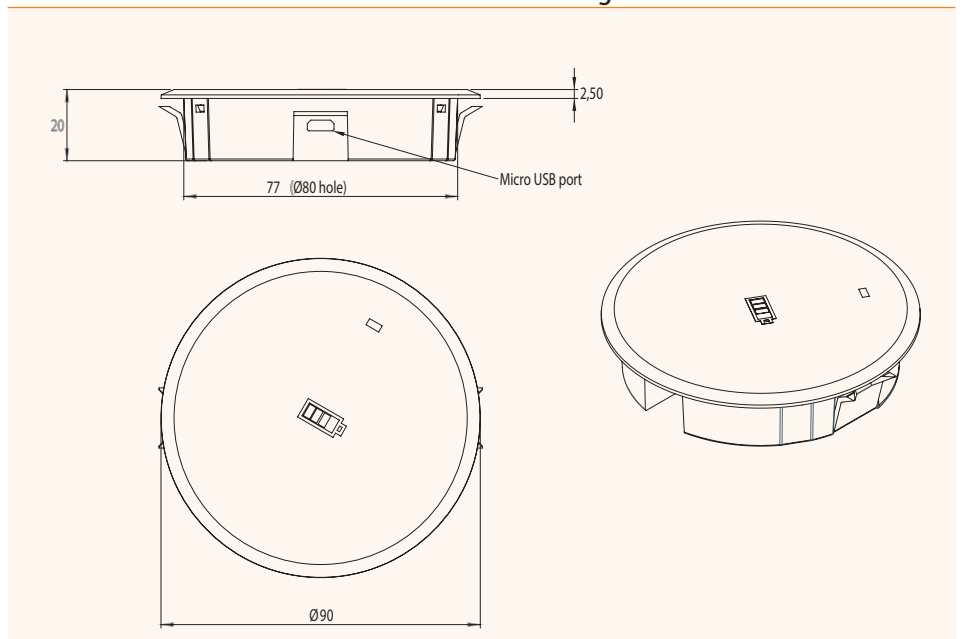

WLC Point 10

Wireless Charging

- ✔ Suitable for installation in furnitures
- ✔ Silikone ring prevents sliding

Details

Efficiency:	>75%
Distance:	<8 mm
Input power:	5.0V/2.4A 9.0V/1.8A
Output power:	10W
USB-cable length:	1,2 m
Diameter:	60 mm
Table thickness:	19-25 mm

WLC Point 15

Rapid Wireless Charging

- ✓ Inclusive USB-cable and power supply unit
- ✓ Suitable for installation in furnitures
- ✓ 15W makes rapid charging possible

Details

Efficiency:	>80%
Distance:	4-6 mm
Input power:	9V 2A
Output power:	15 W
USB-cable length:	1,5 m
Measurements:	Ø80x17 mm
Cover plate:	Ø90x2 mm
Material:	plastic

Technical Drawing

Article	Description	Colour	Item No.
WLC Point 15	Wireless charger, 15W, installation-Ø80mm, cable 1,2 m, incl. flat plug	Black	205 107931

WLC H30

Wireless charger for table tops from 10-30 mm

Details

Charging distance: 10-30 mm
Charging power: max 10 W

Details

Article	Description	Colour	Item No.
WLC H30	Wireless charger, 10-30 mm board thickness, cable: 1.5 m, quick charge adapter 3.0, housing, smart sticker, alignment tool, manual	Black	205 130002
WLC H30 Sticker	Smart coil sticker for charge amplification	White	205 131682