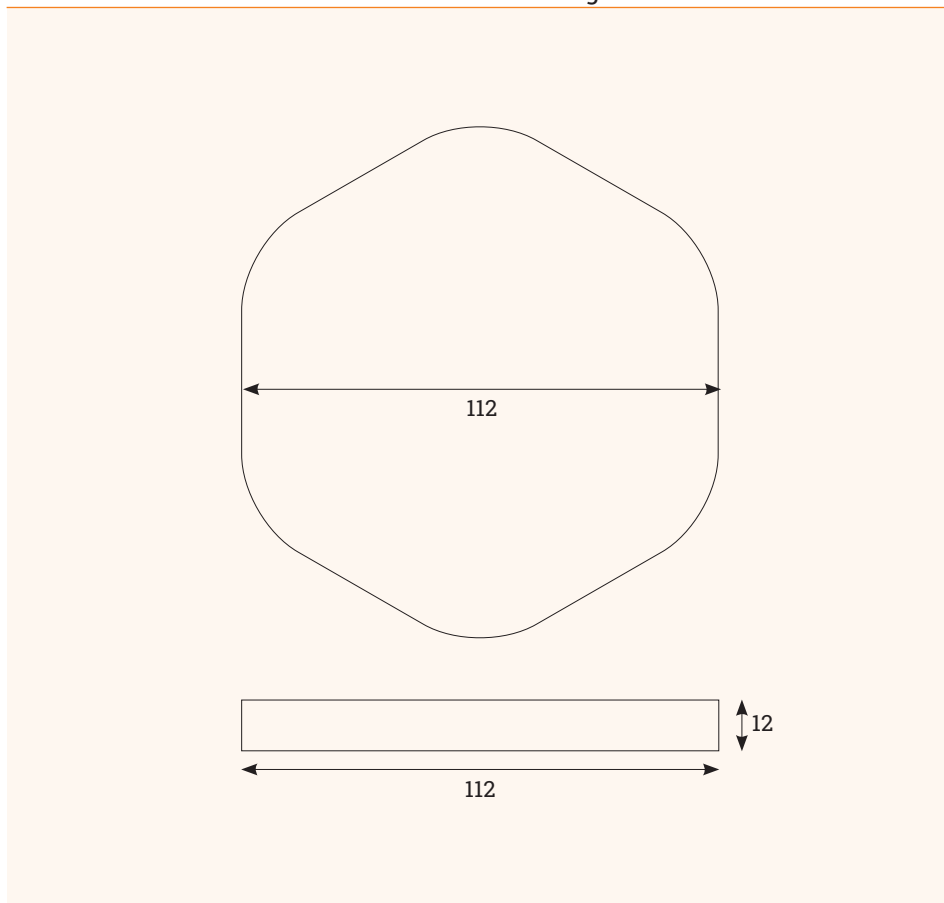

WLC Point 10

Wireless Charging

- ✔ Suitable for installation in furnitures
- ✔ Silikone ring prevents sliding

Details

Efficiency:	>75%
Distance:	<8 mm
Input power:	5.0V/2.4A 9.0V/1.8A
Output power:	10W
USB-cable length:	1,2 m
Diameter:	60 mm
Table thickness:	19-25 mm

Technical Drawing

Article	Description	Colour	Item No.
WLC Point 15	Wireless charger, 15W, installation-Ø80mm, cable 1,2 m, incl. flat plug	Black	205 107931

WLC H30

Wireless charger for table tops from 10-30 mm

Details

Charging distance: 10-30 mm
Charging power: max 10 W

Details

Article	Description	Colour	Item No.
WLC H30	Wireless charger, 10-30 mm board thickness, cable: 1.5 m, quick charge adapter 3.0, housing, smart sticker, alignment tool, manual	Black	205 130002
WLC H30 Sticker	Smart coil sticker for charge amplification	White	205 131682