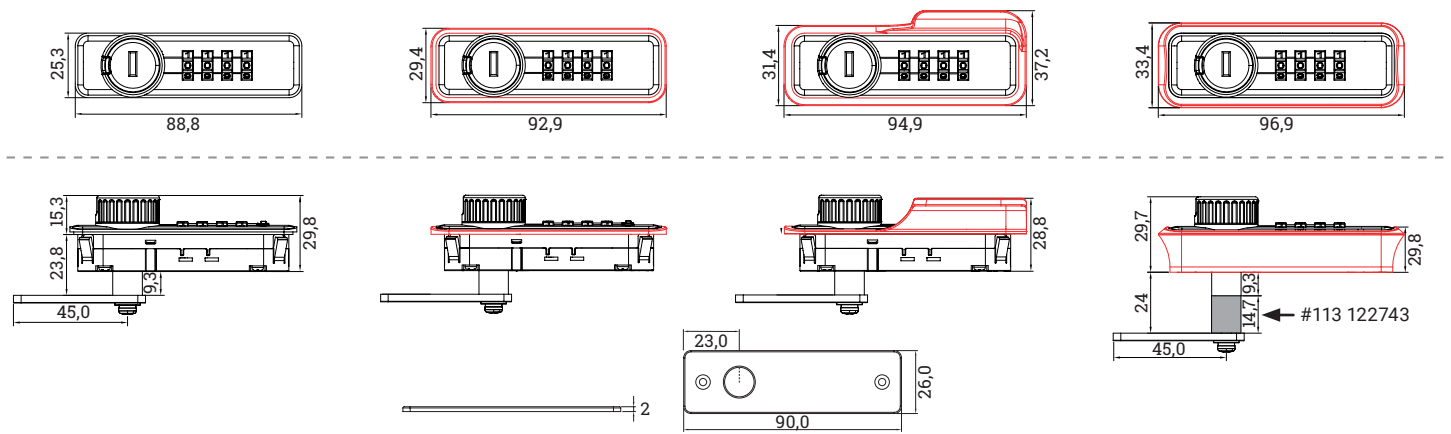

KICCO P4

The new generation code lock

- ✓ Professional diallock for multiusers
- ✓ High Security because of a4-digit Code
- ✓ Emergency opening with the masterkey
- ✓ Installation on the surface or embedded
- ✓ Suitable for wooden or metal furniture
- ✓ For panel thicknesses 0.8-1.0 mm and 16.0-22.0 mm

- ✓ Green-red indicator to show lock status
- ✓ Integrated overturn protection
- ✓ Extensive accessories allowing for many installation options
- ✓ **Retrofitting: Easy upgrade from a cylinderlock without complex drilling**

Article	Description	Colour	Item No.
KICCO P4 SET, 90° left	Lever lock-Set for 4-digit code, free multi user code	Black	113 122694
KICCO P4 SET, 90° right	Lever lock-set for 4-digit code, free multi user code	Black	113 122638
KICCO P4 SET, 90° vertical right	Lever lock-set for 4-digit code, free multi user code	Black	113 123191
KICCO masterkey	with decoding function	Blue	113 122764
KICCO decorative frame (A)	alternatively in different colours available	Black	113 122722
KICCO frame with handle (B)	alternatively in different colours available	Black	113 122729
KICCO housing frame (C)	with integrated handle, mounting on a plate	Black	113 122827
KICCO S4/P4 extension	14.7 mm for driver, in combination with frame 133 122827, mounting on a plate	Silver	113 122743
KICCO S4/P4 fixing screw M4x26 mm	cross-slot, for lever fixation, in combination with driver extension 113 122743	Silver	113 122750
KICCO S4/P4 fixing screw M3x30 mm	cross-slot, for the fixation of casing plate #113 122736 in connection with casing frame 113 122827 for panel thickness 16-22 mm	Black	113 122981
KICCO S4/P4 Plus SET housing frame	housing frame for surface-mounted installation	Black	113 128945