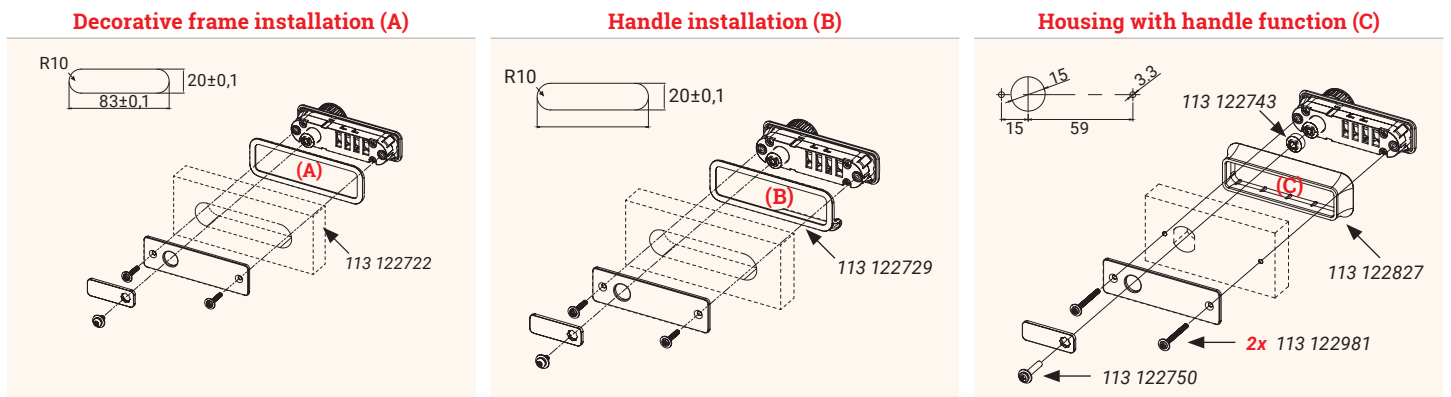

KICCO P4

The new generation code lock

- ✓ Professional diallock for multiusers
- ✓ High Security because of a4-digit Code
- ✓ Emergency opening with the masterkey
- ✓ Installation on the surface or embedded
- ✓ Suitable for wooden or metal furniture
- ✓ For panel thicknesses 0.8-1.0 mm and 16.0-22.0 mm

- ✓ Green-red indicator to show lock status
- ✓ Integrated overturn protection
- ✓ Extensive accessories allowing for many installation options
- ✓ **Retrofitting: Easy upgrade from a cylinderlock without complex drilling**

Article	Description	Colour	Item No.
KICCO P4 SET, 90° left	Lever lock-Set for 4-digit code, free multi user code	Black	113 122694
KICCO P4 SET, 90° right	Lever lock-set for 4-digit code, free multi user code	Black	113 122638
KICCO P4 SET, 90° vertical right	Lever lock-set for 4-digit code, free multi user code	Black	113 123191
KICCO masterkey	with decoding function	Blue	113 122764
KICCO decorative frame (A)	alternatively in different colours available	Black	113 122722
KICCO frame with handle (B)	alternatively in different colours available	Black	113 122729
KICCO housing frame (C)	with integrated handle, mounting on a plate	Black	113 122827
KICCO S4/P4 extension	14.7 mm for driver, in combination with frame 133 122827, mounting on a plate	Silver	113 122743
KICCO S4/P4 fixing screw M4x26 mm	cross-slot, for lever fixation, in combination with driver extension 113 122743	Silver	113 122750
KICCO S4/P4 fixing screw M3x30 mm	cross-slot, for the fixation of casing plate #113 122736 in connection with casing frame 113 122827 for panel thickness 16-22 mm	Black	113 122981
KICCO S4/P4 Plus SET housing frame	housing frame for surface-mounted installation	Black	113 128945