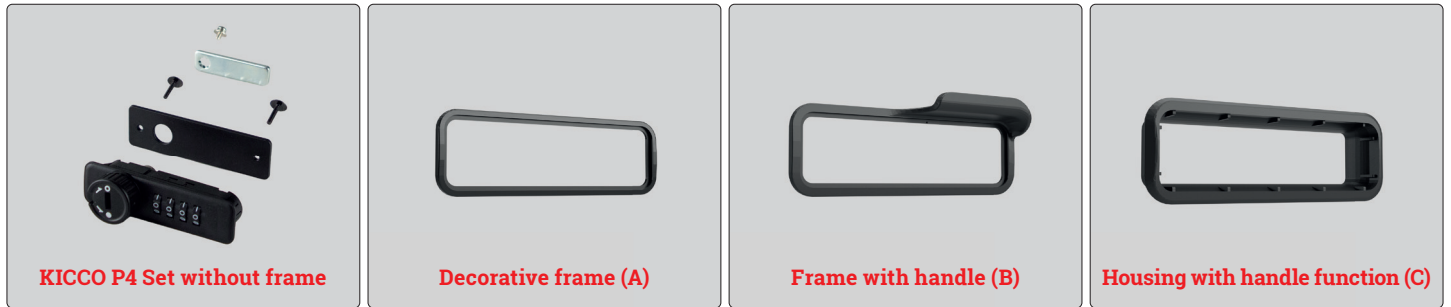

KICCO P4

The new generation code lock

- ✓ Professional diallock for multiusers
- ✓ High Security because of a4-digit Code
- ✓ Emergency opening with the masterkey
- ✓ Installation on the surface or embedded
- ✓ Suitable for wooden or metal furniture
- ✓ For panel thicknesses 0.8-1.0 mm and 16.0-22.0 mm

- ✓ Green-red indicator to show lock status
- ✓ Integrated overturn protection
- ✓ Extensive accessories allowing for many installation options
- ✓ **Retrofitting: Easy upgrade from a cylinderlock without complex drilling**

Article	Description	Colour	Item No.
KICCO P4 SET, 90° left	Lever lock-Set for 4-digit code, free multi user code	Black	113 122694
KICCO P4 SET, 90° right	Lever lock-set for 4-digit code, free multi user code	Black	113 122638
KICCO P4 SET, 90° vertical right	Lever lock-set for 4-digit code, free multi user code	Black	113 123191
KICCO masterkey	with decoding function	Blue	113 122764
KICCO decorative frame (A)	alternatively in different colours available	Black	113 122722
KICCO frame with handle (B)	alternatively in different colours available	Black	113 122729
KICCO housing frame (C)	with integrated handle, mounting on a plate	Black	113 122827
KICCO S4/P4 extension	14.7 mm for driver, in combination with frame 133 122827, mounting on a plate	Silver	113 122743
KICCO S4/P4 fixing screw M4x26 mm	cross-slot, for lever fixation, in combination with driver extension 113 122743	Silver	113 122750
KICCO S4/P4 fixing screw M3x30 mm	cross-slot, for the fixation of casing plate #113 122736 in connection with casing frame 113 122827 for panel thickness 16-22 mm	Black	113 122981
KICCO S4/P4 Plus SET housing frame	housing frame for surface-mounted installation	Black	113 128945