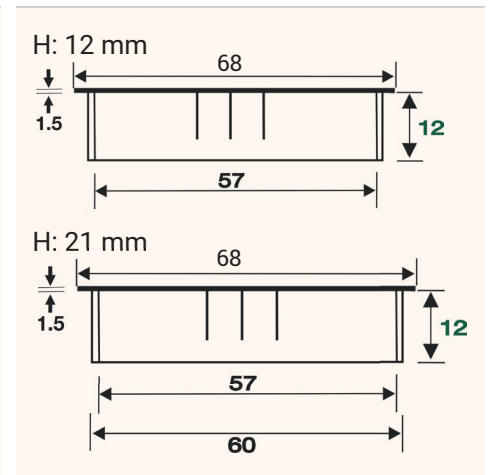

# EXIT R

Round cable outlet with brush seal  $\varnothing 60$  mm

- ✓ Material: Zamak
- ✓ Height: 12 or 21 mm
- ✓ 6 different finishes
- ✓ Easy open and close function of the lid through rotation

Surface selection

Technical Drawings

Top / 3D View

Side

| Article | Description  | Colour                           | Item No.   |
|---------|--|----------------------------------|------------|
| EXIT R  | Cable outlet with $\varnothing 60$ mm, H: 12 mm, Material: Zamak | Chrome matt                      | 201 105411 |
|         |  | Chrome polished                  | 201 105509 |
|         |  | Stainless steel finish           | 201 105838 |
|         |  | Black                            | 201 105341 |
|         |  | White                            | 201 105971 |
|         |  | similar White aluminium-RAL 9006 | 201 105530 |
| EXIT R  | Cable outlet with $\varnothing 60$ mm, H: 21 mm, Material: Zamak | Chrome matt                      | 201 105390 |
|         |  | Chrome polished                  | 201 105691 |
|         |  | Stainless steel finish           | 201 105292 |
|         |  | Black                            | 201 105187 |
|         |  | White                            | 201 105236 |
|         |  | similar White aluminium-RAL9006  | 201 105705 |

# EXIT R

Round cable outlet with brush seal Ø80 mm

- ✓ Material: Zamak
- ✓ Height: 12 or 21 mm
- ✓ 6 different finishes
- ✓ Easy open and close function of the lid through rotation

Surface selection

Technical Drawings