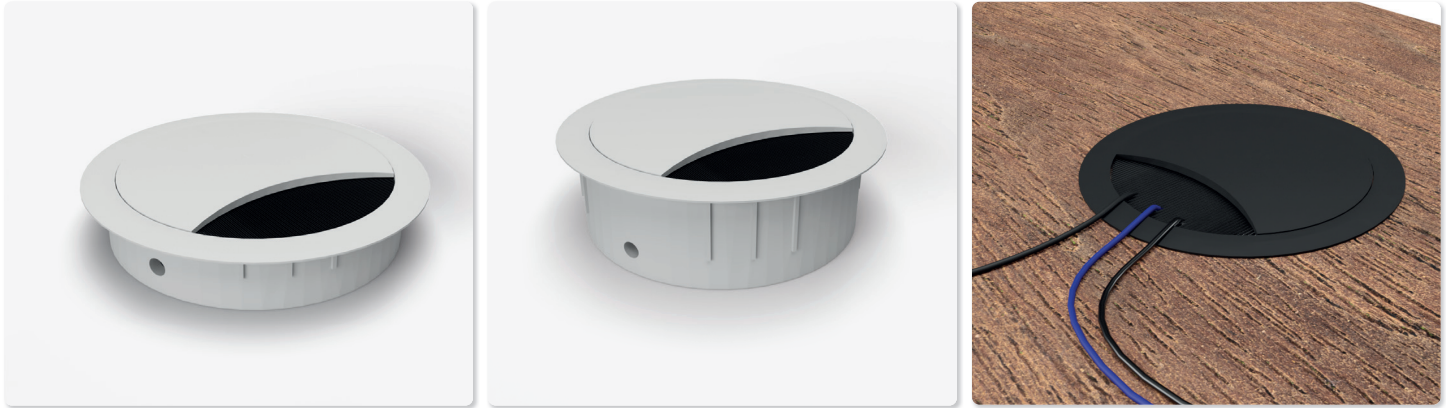

# EXIT R

Round cable outlet with brush seal  $\varnothing 60$  mm

- ✓ Material: Zamak
- ✓ Height: 12 or 21 mm
- ✓ 6 different finishes
- ✓ Easy open and close function of the lid through rotation

Surface selection

Technical Drawings

Top / 3D View

Side

| Article | Description  | Colour                           | Item No.   |
|---------|--|----------------------------------|------------|
| EXIT R  | Cable outlet with $\varnothing 60$ mm, H: 12 mm, Material: Zamak | Chrome matt                      | 201 105411 |
|         |  | Chrome polished                  | 201 105509 |
|         |  | Stainless steel finish           | 201 105838 |
|         |  | Black                            | 201 105341 |
|         |  | White                            | 201 105971 |
|         |  | similar White aluminium-RAL 9006 | 201 105530 |
| EXIT R  | Cable outlet with $\varnothing 60$ mm, H: 21 mm, Material: Zamak | Chrome matt                      | 201 105390 |
|         |  | Chrome polished                  | 201 105691 |
|         |  | Stainless steel finish           | 201 105292 |
|         |  | Black                            | 201 105187 |
|         |  | White                            | 201 105236 |
|         |  | similar White aluminium-RAL9006  | 201 105705 |

# EXIT R

Round cable outlet with brush seal Ø80 mm

- ✓ Material: Zamak
- ✓ Height: 12 or 21 mm
- ✓ 6 different finishes
- ✓ Easy open and close function of the lid through rotation

Surface selection

Technical Drawings