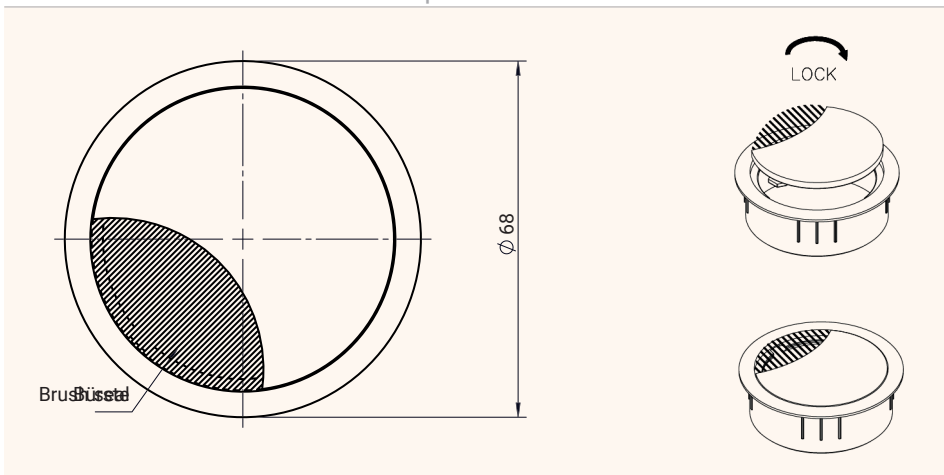

# EXIT R

Round cable outlet with brush seal  $\varnothing 60$  mm

- ✓ Material: Zamak
- ✓ Height: 12 or 21 mm
- ✓ 6 different finishes
- ✓ Easy open and close function of the lid through rotation

Surface selection

Technical Drawings

Top / 3D View

Side

| Article | Description  | Colour                           | Item No.   |
|---------|--|----------------------------------|------------|
| EXIT R  | Cable outlet with $\varnothing 60$ mm, H: 12 mm, Material: Zamak | Chrome matt                      | 201 105411 |
|         |  | Chrome polished                  | 201 105509 |
|         |  | Stainless steel finish           | 201 105838 |
|         |  | Black                            | 201 105341 |
|         |  | White                            | 201 105971 |
|         |  | similar White aluminium-RAL 9006 | 201 105530 |
| EXIT R  | Cable outlet with $\varnothing 60$ mm, H: 21 mm, Material: Zamak | Chrome matt                      | 201 105390 |
|         |  | Chrome polished                  | 201 105691 |
|         |  | Stainless steel finish           | 201 105292 |
|         |  | Black                            | 201 105187 |
|         |  | White                            | 201 105236 |
|         |  | similar White aluminium-RAL9006  | 201 105705 |

# EXIT R

Round cable outlet with brush seal Ø80 mm

- ✓ Material: Zamak
- ✓ Height: 12 or 21 mm
- ✓ 6 different finishes
- ✓ Easy open and close function of the lid through rotation

Surface selection

Technical Drawings