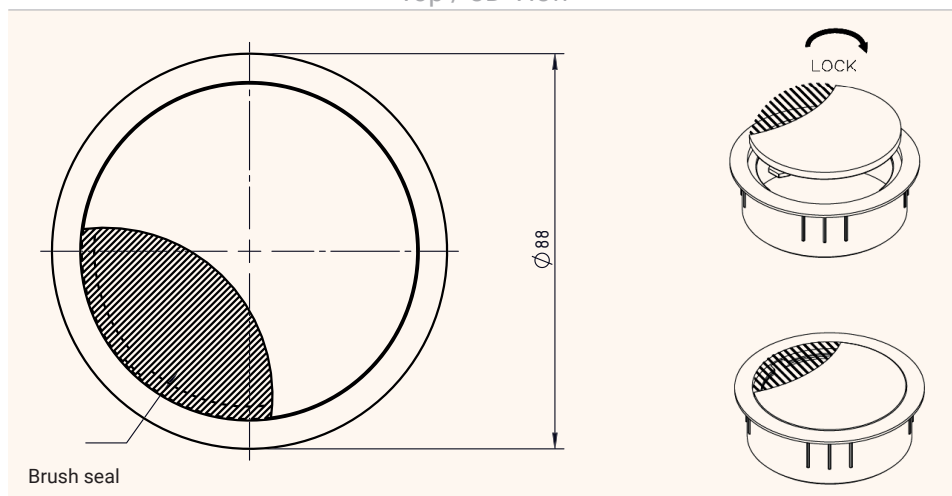

# EXIT R

Round cable outlet with brush seal  $\varnothing 60$  mm

- ✓ Material: Zamak
- ✓ Height: 12 or 21 mm
- ✓ 6 different finishes
- ✓ Easy open and close function of the lid through rotation

Surface selection

# EXIT R

Round cable outlet with brush seal Ø80 mm

- ✓ Material: Zamak
- ✓ Height: 12 or 21 mm
- ✓ 6 different finishes
- ✓ Easy open and close function of the lid through rotation

Surface selection

Technical Drawings

Top / 3D View

Side

| Article | Description   | Colour                   | Item No.   |
|---------|---|--------------------------|------------|
| EXIT R  | Cable outlet with Ø80 mm, H: 12 mm, Material: Zamak | Chrome matt              | 201 106363 |
|         |   | Chrome polished          | 201 105628 |
|         |   | Stainless steel finish   | 201 105908 |
|         |   | Black                    | 201 105166 |
|         |   | White                    | 201 105901 |
|         |   | White aluminium-RAL 9006 | 201 105285 |
| EXIT R  | Cable outlet with Ø80 mm, H: 21 mm, Material: Zamak | Chrome matt              | 201 105719 |
|         |   | Chrome polished          | 201 106265 |
|         |   | Stainless steel finish   | 201 106055 |
|         |   | Black                    | 201 105859 |
|         |   | White                    | 201 106167 |
|         |   | White aluminium-RAL 9006 | 201 105936 |
|         |   | Titanium                 | 201 128602 |
|         |   | Anthrazit                | 201 128609 |