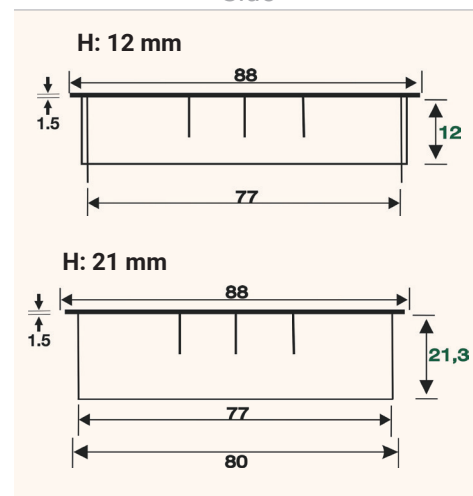

# EXIT R

Round cable outlet with brush seal  $\varnothing 60$  mm

- ✓ Material: Zamak
- ✓ Height: 12 or 21 mm
- ✓ 6 different finishes
- ✓ Easy open and close function of the lid through rotation

Surface selection

# EXIT R

Round cable outlet with brush seal Ø80 mm

- ✓ Material: Zamak
- ✓ Height: 12 or 21 mm
- ✓ 6 different finishes
- ✓ Easy open and close function of the lid through rotation

Surface selection

Technical Drawings

Top / 3D View

Side

| Article | Description   | Colour                   | Item No.   |
|---------|---|--------------------------|------------|
| EXIT R  | Cable outlet with Ø80 mm, H: 12 mm, Material: Zamak | Chrome matt              | 201 106363 |
|         |   | Chrome polished          | 201 105628 |
|         |   | Stainless steel finish   | 201 105908 |
|         |   | Black                    | 201 105166 |
|         |   | White                    | 201 105901 |
|         |   | White aluminium-RAL 9006 | 201 105285 |
| EXIT R  | Cable outlet with Ø80 mm, H: 21 mm, Material: Zamak | Chrome matt              | 201 105719 |
|         |   | Chrome polished          | 201 106265 |
|         |   | Stainless steel finish   | 201 106055 |
|         |   | Black                    | 201 105859 |
|         |   | White                    | 201 106167 |
|         |   | White aluminium-RAL 9006 | 201 105936 |
|         |   | Titanium                 | 201 128602 |
|         |   | Anthrazit                | 201 128609 |