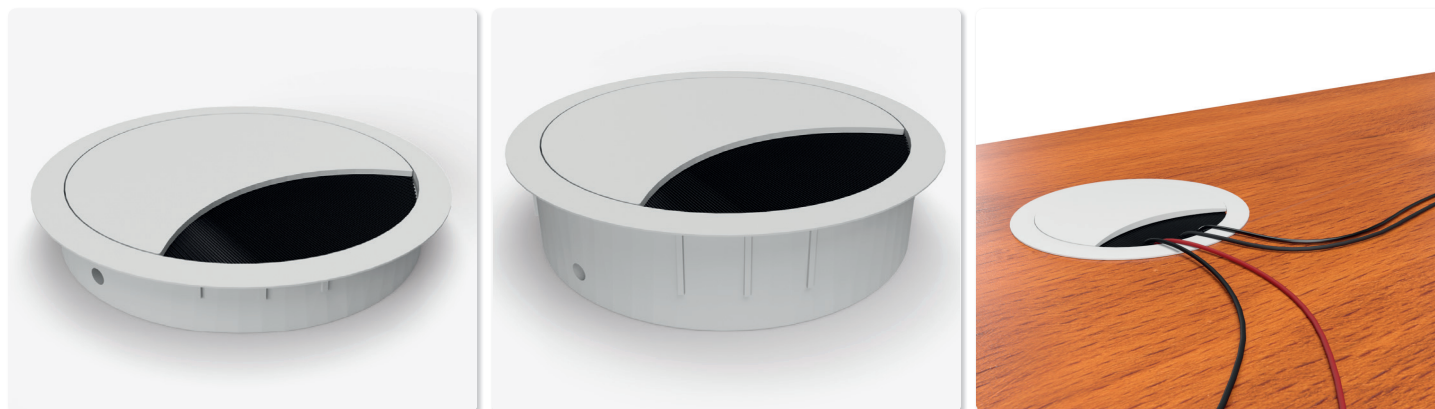

# EXIT R

Round cable outlet with brush seal  $\varnothing 60$  mm

- ✓ Material: Zamak
- ✓ Height: 12 or 21 mm
- ✓ 6 different finishes
- ✓ Easy open and close function of the lid through rotation

Surface selection

Technical Drawings

Top / 3D View

Side

| Article | Description  | Colour                           | Item No.   |
|---------|--|----------------------------------|------------|
| EXIT R  | Cable outlet with $\varnothing 60$ mm, H: 12 mm, Material: Zamak | Chrome matt                      | 201 105411 |
|         |  | Chrome polished                  | 201 105509 |
|         |  | Stainless steel finish           | 201 105838 |
|         |  | Black                            | 201 105341 |
|         |  | White                            | 201 105971 |
|         |  | similar White aluminium-RAL 9006 | 201 105530 |
| EXIT R  | Cable outlet with $\varnothing 60$ mm, H: 21 mm, Material: Zamak | Chrome matt                      | 201 105390 |
|         |  | Chrome polished                  | 201 105691 |
|         |  | Stainless steel finish           | 201 105292 |
|         |  | Black                            | 201 105187 |
|         |  | White                            | 201 105236 |
|         |  | similar White aluminium-RAL9006  | 201 105705 |

# EXIT R

Round cable outlet with brush seal Ø80 mm

- ✓ Material: Zamak
- ✓ Height: 12 or 21 mm
- ✓ 6 different finishes
- ✓ Easy open and close function of the lid through rotation

Surface selection

Technical Drawings