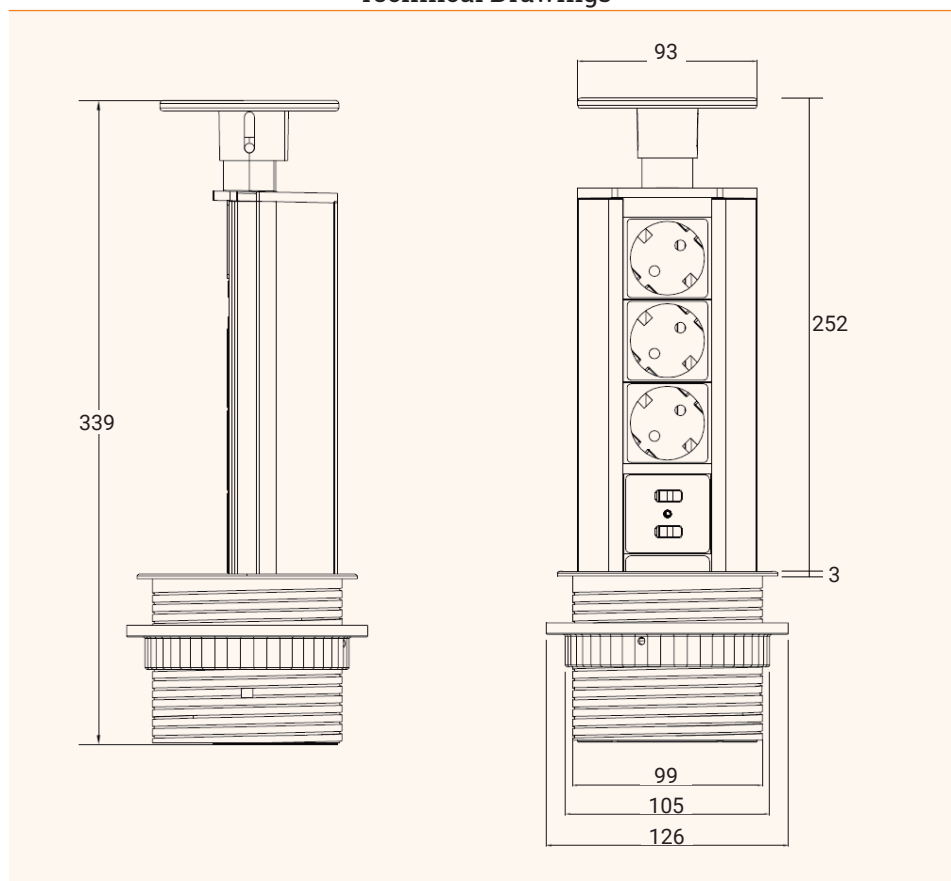

Technical Drawings

Details

Technical Data

Voltage: 250V / 16A
Powercable: 1,5 m cable length
Sockets: 3x power sockets
2x USB-A charging sockets

Materials

Profile: Aluminium
Lid: Metal
Sockets: Plastic