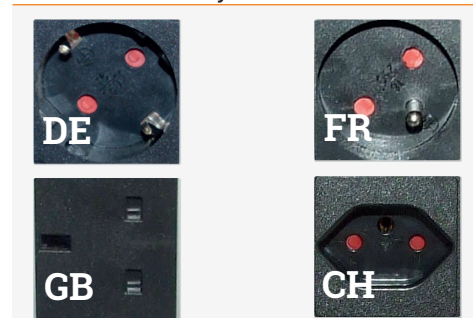

Country standards

Article	Description	Country	USB	Colour	Item No.
POWER Tower Ø60	Pop up powerstrip with 3x power sockets, 2x USB charging sockets, aluminium frame, 1,5 m power cable and 2 lids (chrome polished, stainless steel finish)	DE	1x USB-A, 1x USB-C	Black / Silver	205 126194
		GB	2x USB-A	Black / Silver	205 108085
		FR	2x USB-A	Black / Silver	205 107833
		CH	2x USB-A	Black / Silver	205 107938