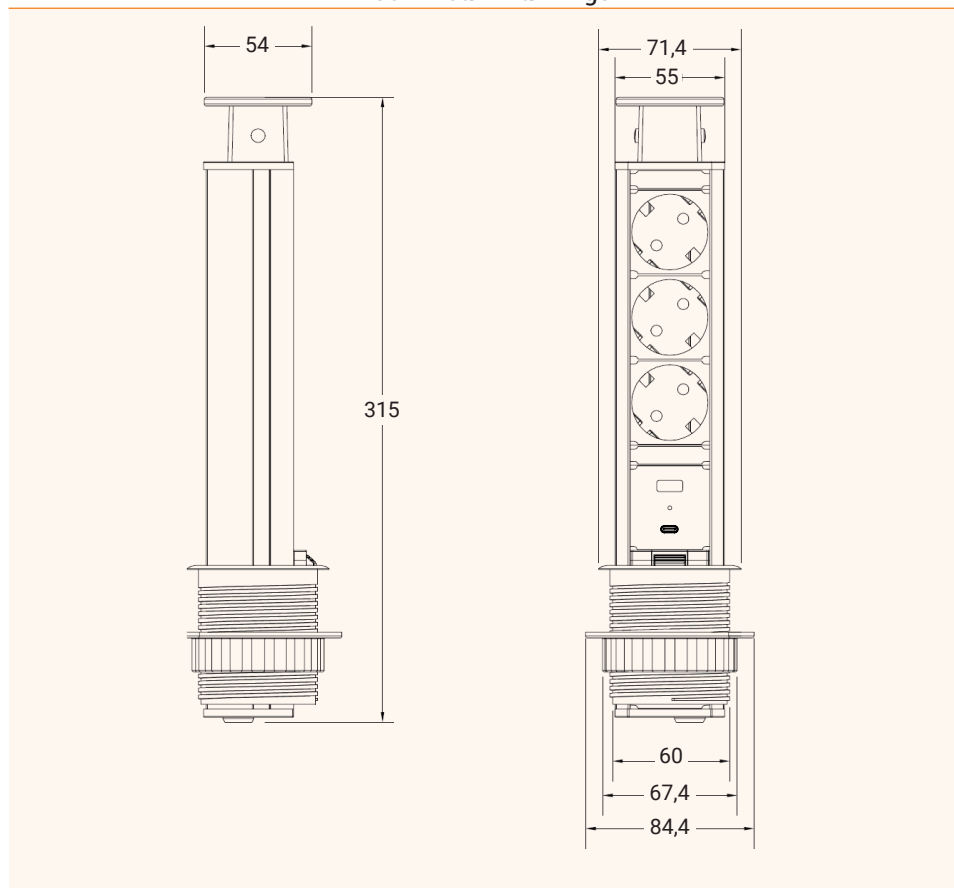

## Country standards

Article	Description	Country	Colour	Item No.
POWER Tower Ø100	Pop up powerstrip with 3x power sockets, 2x USB-A charging sockets, aluminium frame, 1,5 m power cable and 2 lids (chrome polished, stainless steel finish)	DE	Black / Silver	205 108001
		FR	Black / Silver	205 108183
		CH	Black / Silver	205 108176

# POWER Tower 60

Pop up powerstrip

- ✓ With 3 power sockets and 2 USB charging sockets
- ✓ Can be easily popped up or down with just one press
- ✓ For table-top thicknesses up to max. 55 mm
- ✓ In different country standards available (DE, GB, FR, CH)
- ✓ Cut out hole: 60 mm
- ✓ Easy exchangeable lid - 2 finishes, polished chrome and stainless steel, supplied in the box

## Technical Drawings

## Country standards

Article	Description	Country	USB	Colour	Item No.
POWER Tower Ø60	Pop up powerstrip with 3x power sockets, 2x USB charging sockets, aluminium frame, 1,5 m power cable and 2 lids (chrome polished, stainless steel finish)	DE	1x USB-A, 1x USB-C	Black / Silver	205 126194
		GB	2x USB-A	Black / Silver	205 108085
		FR	2x USB-A	Black / Silver	205 107833
		CH	2x USB-A	Black / Silver	205 107938