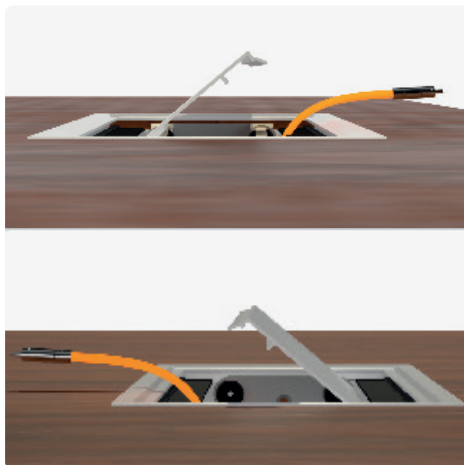

EXIT Duo plus

Dual aluminium cable outlet

- ✔ With straight flap cover and soft-close mechanism
- ✔ Entry from both sides
- ✔ Available in 4 different finishes
- ✔ Black brush seal

Colour

Black

Anodised

NEW
with exclusive
Titanium-
Finish

White matt

Technical drawings

Article	Description	Depth	Width	Height	Milling dimensions		Colour	Item No.
					Depth	Width		
EXIT Duo plus	Cable outlet with hinged cover, opening on both sides, soft-close mechanism, black brush seal	135	320	26	128	313	Titanium	201 106741
							Alu eloxiert	201 104851
							White	201 104858
							Black	201 104865
		135	600	26	128	593	Titanium	201 106748
							Alu eloxiert	201 104879
							White	201 104872
							Black	201 104886