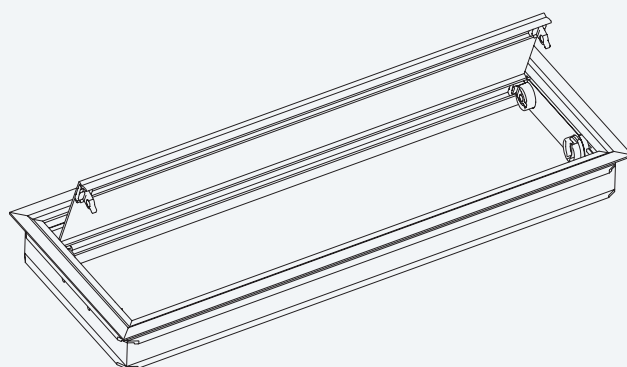

EXIT Duo plus

Dual aluminium cable outlet

- ✔ With straight flap cover and soft-close mechanism
- ✔ Entry from both sides
- ✔ Available in 4 different finishes
- ✔ Black brush seal

Colour

Black

Anodised

NEW
with exclusive
Titanium-
Finish

White matt

Technical drawings

Article	Description	Depth	Width	Height	Milling dimensions		Colour	Item No.
					Depth	Width		
EXIT Duo plus	Cable outlet with hinged cover, opening on both sides, soft-close mechanism, black brush seal	135	320	26	128	313	Titanium	201 106741
							Alu eloxiert	201 104851
							White	201 104858
							Black	201 104865
		135	600	26	128	593	Titanium	201 106748
							Alu eloxiert	201 104879
							White	201 104872
							Black	201 104886