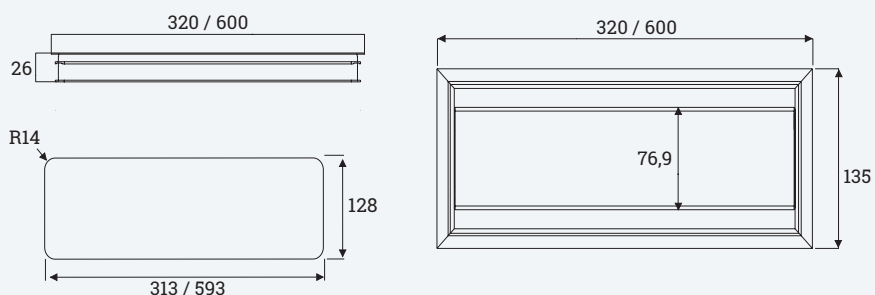

EXIT Duo plus

Dual aluminium cable outlet

- ✔ With straight flap cover and soft-close mechanism
- ✔ Entry from both sides
- ✔ Available in 4 different finishes
- ✔ Black brush seal

Colour

Black

Anodised

NEW
with exclusive
Titanium-
Finish

White matt

Technical drawings

Article	Description	Depth	Width	Height	Milling dimensions		Colour	Item No.
					Depth	Width		
EXIT Duo plus	Cable outlet with hinged cover, opening on both sides, soft-close mechanism, black brush seal	135	320	26	128	313	Titanium	201 106741
							Alu eloxiert	201 104851
							White	201 104858
							Black	201 104865
		135	600	26	128	593	Titanium	201 106748
							Alu eloxiert	201 104879
							White	201 104872
							Black	201 104886