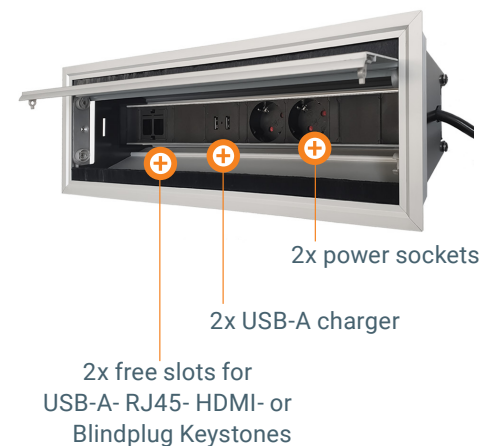

EXIT 90 plus

205

Access plate with integrated multifunctional power strip

- ✓ Hinged dual opening with soft-close mechanism
- ✓ Configuration: 2x power sockets, 2x USB-A charger, 2x freeslots for Keystones
- ✓ Diverse connectivity because of the Keystone-system
- ✓ Cable length: 2 m
- ✓ 3 socket standards available: DE / FR / IT UNEL

Technical Drawings

Details

KEYSTONES

Article	Description	Country	Colour	Item No.
EXIT 90 plus	2x Power 2x USB-A-charger 2x Slots for Keystones 135x288x109 mm	DE	Aluminium	205 108365
		FR	Aluminium	205 108372
		IT	Aluminium	205 108379
Keystone USB-A	Inset: USB-A element		Black	205 108029
Keystone RJ45	Inset: RJ45 element		Silver	205 108015
Keystone HDMI	Inset: HDMI element		Black	205 108134
Keystone Blind plug	Inset: Blind plug		Black	205 107595

Access plate with integrated multifunctional power strip

- ✓ Hinged dual opening with soft-close mechanism
- ✓ Configuration: 3x power sockets, 2x USB-A charger, 2x freeslots for Keystones
- ✓ Diverse connectivity because of the Keystone-system
- ✓ Cable length: 2 m
- ✓ Available in 3 socket standards: DE / FR / IT UNEL and 3 colours: white / black / alu

EXIT 90 plus

Access plate with integrated multifunctional power strip

EXIT 90 plus with 2 power sockets

Aluminium

135 x 288 x 109 mm

205 108365

205 108372

205 108379