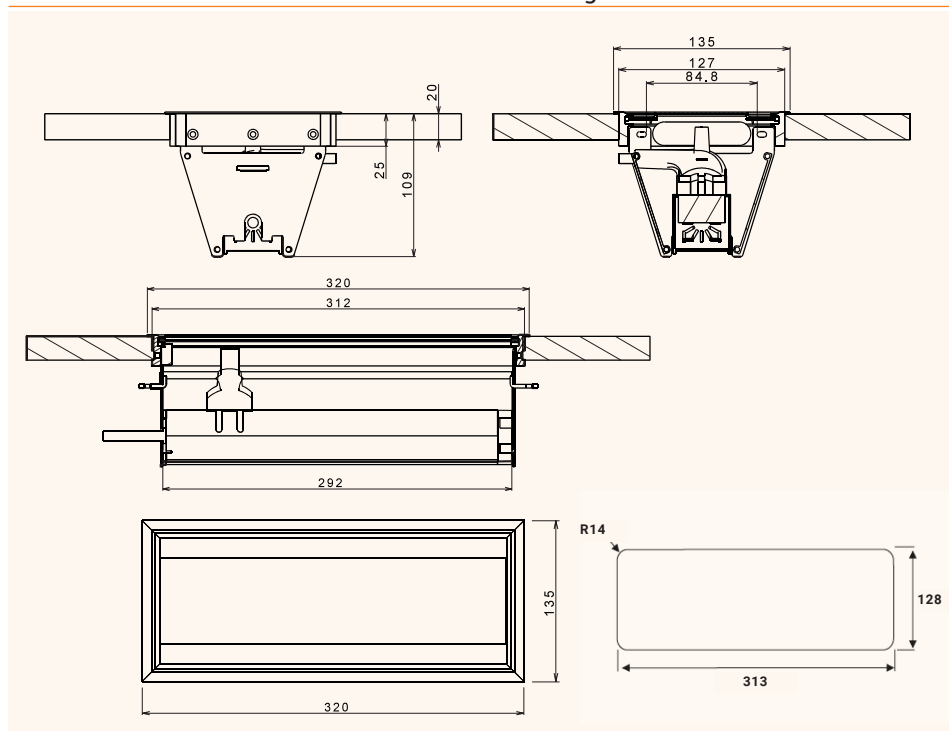

Technical Drawings