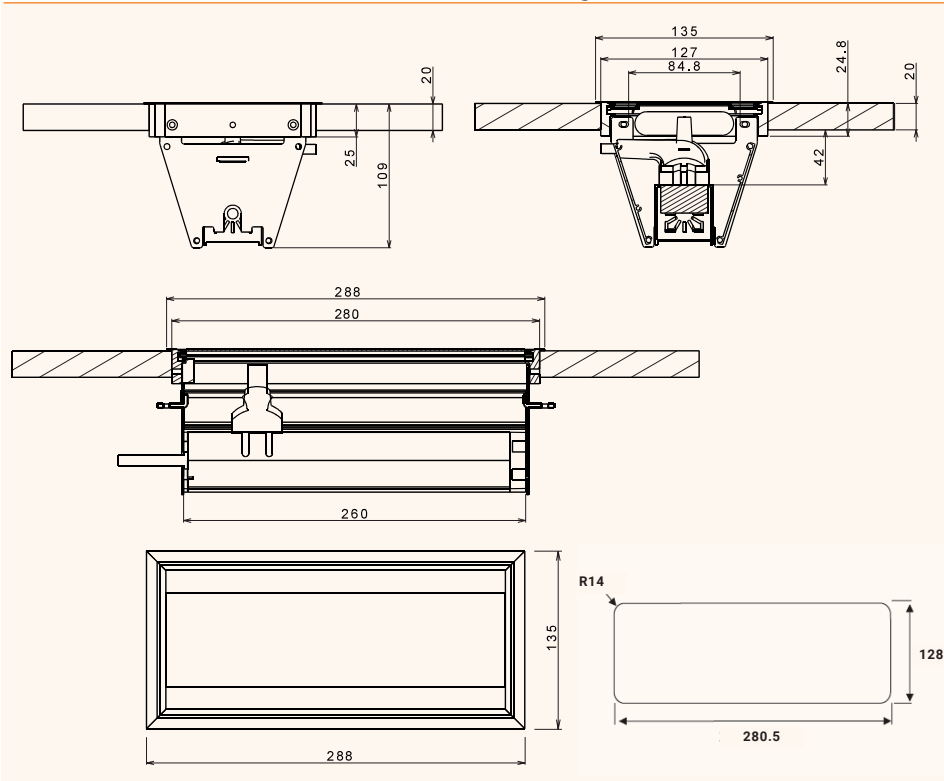

Technical Drawings