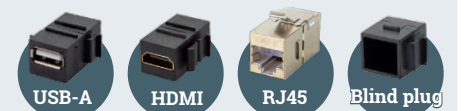

EXIT 90 plus

205

Access plate with integrated multifunctional power strip

- ✓ Hinged dual opening with soft-close mechanism
- ✓ Configuration: 2x power sockets, 2x USB-A charger, 2x freeslots for Keystones
- ✓ Diverse connectivity because of the Keystone-system
- ✓ Cable length: 2 m
- ✓ 3 socket standards available: DE / FR / IT UNEL

Technical Drawings

Details

KEYSTONES

Article	Description	Country	Colour	Item No.
EXIT 90 plus	2x Power 2x USB-A-charger 2x Slots for Keystones 135x288x109 mm	DE	Aluminium	205 108365
		FR	Aluminium	205 108372
		IT	Aluminium	205 108379
Keystone USB-A	Inset: USB-A element		Black	205 108029
Keystone RJ45	Inset: RJ45 element		Silver	205 108015
Keystone HDMI	Inset: HDMI element		Black	205 108134
Keystone Blind plug	Inset: Blind plug		Black	205 107595

Access plate with integrated multifunctional power strip

- ✓ Hinged dual opening with soft-close mechanism
- ✓ Configuration: 3x power sockets, 2x USB-A charger, 2x freeslots for Keystones
- ✓ Diverse connectivity because of the Keystone-system
- ✓ Cable length: 2 m
- ✓ Available in 3 socket standards: DE / FR / IT UNEL and 3 colours: white / black / alu

Technical Drawings

Details

KEYSTONES

Article	Description	Country	Colour	Item No.		
EXIT 90 plus	3x Power 2x USB-A-charger 2x Slots for Keystones 135x320x109 mm	DE	Aluminium	205 108603		
			White	205 121147		
			Black	205 121182		
		FR	Aluminium	205 108610		
			White	205 121168		
			Black	205 121175		
		IT	Aluminium	205 108407		
			White	205 121161		
			Black	205 121154		
		Keystone USB-A	Inset: USB-A element		Black	205 108029
		Keystone RJ45	Inset: RJ45 element		Silver	205 108015
		Keystone HDMI	Inset: HDMI element		Black	205 108134
Keystone Blind plug	Inset: Blind plug		Black	205 107595		