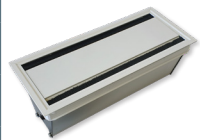

Access plate with integrated multifunctional power strip

- ✓ Hinged dual opening with soft-close mechanism
- ✓ Configuration: 3x power sockets, 2x USB-A charger, 2x freeslots for Keystones
- ✓ Diverse connectivity because of the Keystone-system
- ✓ Cable length: 2 m
- ✓ Available in 3 socket standards: DE / FR / IT UNEL and 3 colours: white / black / alu

Technical Drawings

Details

KEYSTONES

Article	Description	Country	Colour	Item No.		
EXIT 90 plus	3x Power 2x USB-A-charger 2x Slots for Keystones 135x320x109 mm	DE	Aluminium	205 108603		
			White	205 121147		
			Black	205 121182		
		FR	Aluminium	205 108610		
			White	205 121168		
			Black	205 121175		
		IT	Aluminium	205 108407		
			White	205 121161		
			Black	205 121154		
		Keystone USB-A	Inset: USB-A element		Black	205 108029
		Keystone RJ45	Inset: RJ45 element		Silver	205 108015
		Keystone HDMI	Inset: HDMI element		Black	205 108134
Keystone Blind plug	Inset: Blind plug		Black	205 107595		

EXIT 90 plus

Access plate with integrated multifunctional power strip

EXIT 90 plus with 2 power sockets

Aluminium

135 x 288 x 109 mm

205 108365

205 108372

205 108379

EXIT 90 plus with 3 power sockets

Aluminium

135 x 320 x 109 mm

205 108603

205 108610

205 108407

White

135 x 320 x 109 mm