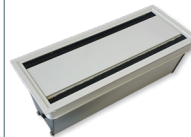

Technical Drawings

Details

KEYSTONES

Article	Description	Country	Colour	Item No.		
EXIT 90 plus	3x Power 2x USB-A-charger 2x Slots for Keystones 135x320x109 mm	DE	Aluminium	205 108603		
			White	205 121147		
			Black	205 121182		
		FR	Aluminium	205 108610		
			White	205 121168		
			Black	205 121175		
		IT	Aluminium	205 108407		
			White	205 121161		
			Black	205 121154		
		Keystone USB-A	Inset: USB-A element		Black	205 108029
		Keystone RJ45	Inset: RJ45 element		Silver	205 108015
		Keystone HDMI	Inset: HDMI element		Black	205 108134
Keystone Blind plug	Inset: Blind plug		Black	205 107595		

EXIT 90 plus

Access plate with integrated multifunctional power strip

EXIT 90 plus with 2 power sockets

Aluminium

135 x 288 x 109 mm

205 108365

205 108372

205 108379

EXIT 90 plus with 3 power sockets

Aluminium

135 x 320 x 109 mm

205 108603

205 108610

205 108407

White

135 x 320 x 109 mm