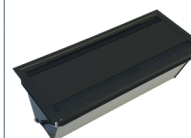

Black

135 x 320 x 109 mm

205 121182

205 121175

205 121154

KEYSTONES

	USB-A Inset
	205 108029
	HDMI Inset
	205 108134
	RJ45 Inset
	205 108015
	Blind plug
	205 107595