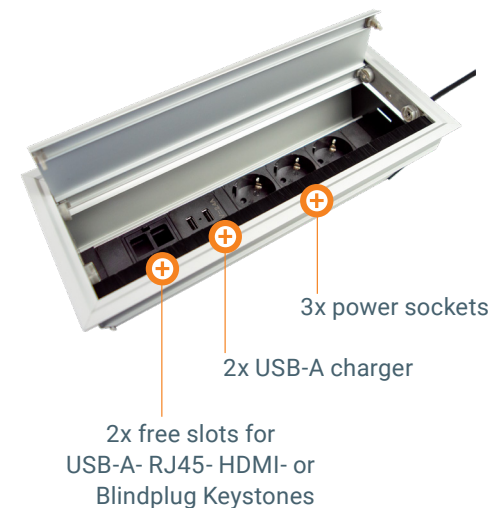

EXIT 90 plus

205

Access plate with integrated multifunctional power strip

- ✓ Hinged dual opening with soft-close mechanism
- ✓ Configuration: 2x power sockets, 2x USB-A charger, 2x freeslots for Keystones
- ✓ Diverse connectivity because of the Keystone-system
- ✓ Cable length: 2 m
- ✓ 3 socket standards available: DE / FR / IT UNEL

Access plate with integrated multifunctional power strip

- ✓ Hinged dual opening with soft-close mechanism
- ✓ Configuration: 3x power sockets, 2x USB-A charger, 2x freeslots for Keystones
- ✓ Diverse connectivity because of the Keystone-system
- ✓ Cable length: 2 m
- ✓ Available in 3 socket standards: DE / FR / IT UNEL and 3 colours: white / black / alu

Technical Drawings

Details

KEYSTONES

Article	Description	Country	Colour	Item No.		
EXIT 90 plus	3x Power 2x USB-A-charger 2x Slots for Keystones 135x320x109 mm	DE	Aluminium	205 108603		
			White	205 121147		
			Black	205 121182		
		FR	Aluminium	205 108610		
			White	205 121168		
			Black	205 121175		
		IT	Aluminium	205 108407		
			White	205 121161		
			Black	205 121154		
		Keystone USB-A	Inset: USB-A element		Black	205 108029
		Keystone RJ45	Inset: RJ45 element		Silver	205 108015
		Keystone HDMI	Inset: HDMI element		Black	205 108134
Keystone Blind plug	Inset: Blind plug		Black	205 107595		

EXIT 90 plus

Access plate with integrated multifunctional power strip

EXIT 90 plus with 2 power sockets

Aluminium

135 x 288 x 109 mm

205 108365

205 108372

205 108379