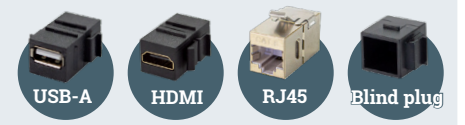

Technical Drawings

Details

KEYSTONES

Article	Description	Country	Colour	Item No.
EXIT 90 plus	2x Power 2x USB-A-charger 2x Slots for Keystones 135x288x109 mm	DE	Aluminium	205 108365
		FR	Aluminium	205 108372
		IT	Aluminium	205 108379
Keystone USB-A	Inset: USB-A element		Black	205 108029
Keystone RJ45	Inset: RJ45 element		Silver	205 108015
Keystone HDMI	Inset: HDMI element		Black	205 108134
Keystone Blind plug	Inset: Blind plug		Black	205 107595

Access plate with integrated multifunctional power strip

- ✓ Hinged dual opening with soft-close mechanism
- ✓ Configuration: 3x power sockets, 2x USB-A charger, 2x freeslots for Keystones
- ✓ Diverse connectivity because of the Keystone-system
- ✓ Cable length: 2 m
- ✓ Available in 3 socket standards: DE / FR / IT UNEL and 3 colours: white / black / alu

Technical Drawings

Details

KEYSTONES

Article	Description	Country	Colour	Item No.		
EXIT 90 plus	3x Power 2x USB-A-charger 2x Slots for Keystones 135x320x109 mm	DE	Aluminium	205 108603		
			White	205 121147		
			Black	205 121182		
		FR	Aluminium	205 108610		
			White	205 121168		
			Black	205 121175		
		IT	Aluminium	205 108407		
			White	205 121161		
			Black	205 121154		
		Keystone USB-A	Inset: USB-A element		Black	205 108029
		Keystone RJ45	Inset: RJ45 element		Silver	205 108015
		Keystone HDMI	Inset: HDMI element		Black	205 108134
Keystone Blind plug	Inset: Blind plug		Black	205 107595		

EXIT 90 plus

Access plate with integrated multifunctional power strip

EXIT 90 plus with 2 power sockets

Aluminium

135 x 288 x 109 mm

205 108365

205 108372

205 108379