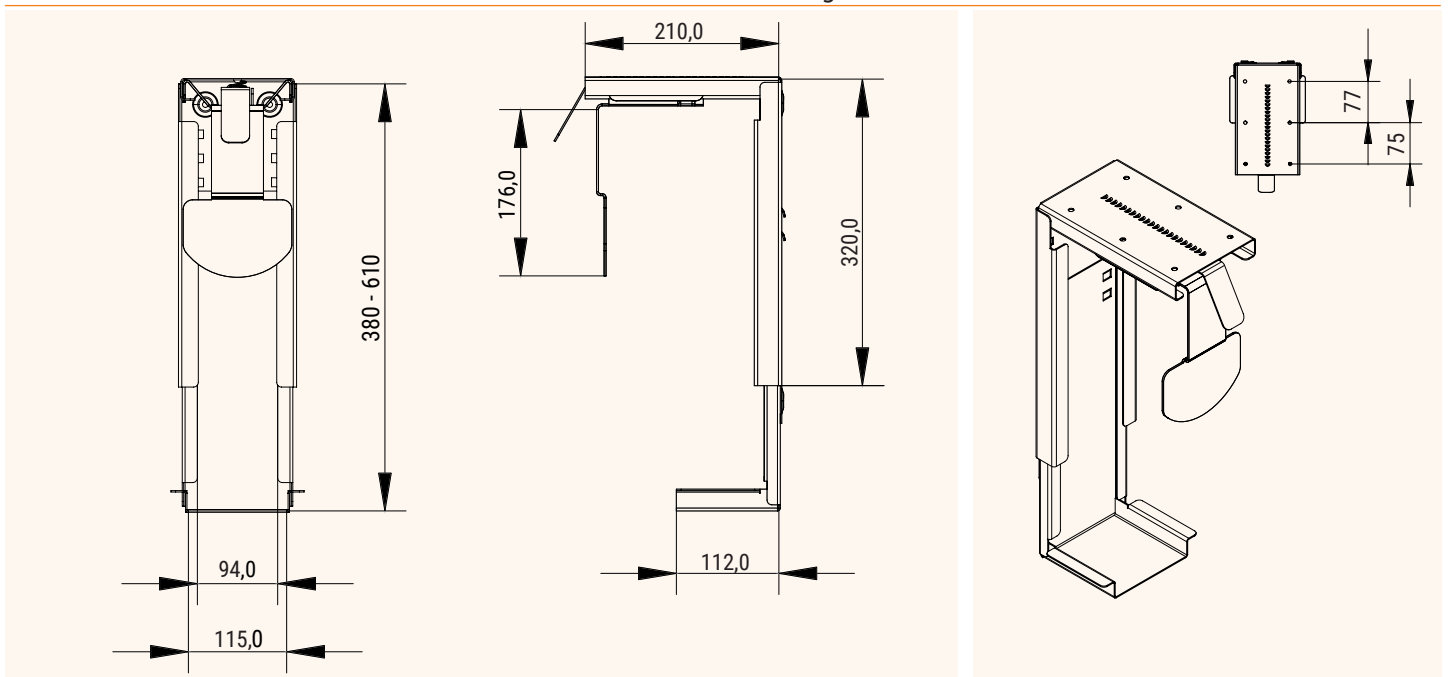

EASYCLICK CPU BRACKET

319

The flexible PC bracket for many table models

- ✓ Flexible locking mechanism
- ✓ Mounted under the table top
- ✓ Available in 3 different colours
- ✓ Robust metal bracket

Details

Technical Data

Height: 380 - 610 mm
Width: 85 - 220 mm
Material: Metal
PC Height: 325 - 550 mm
PC Length: 80 - 220 mm

Features

Top rail lockable
Height quickly and easily adjustable
Fixing holes pre-drilled

Technical Drawings

Article	Description	Colour	Item No.
Easyclick	Metal CPU bracket, adjustable, for table top mounting	black	319 124654
		silver	319 124661
		white	319 124668