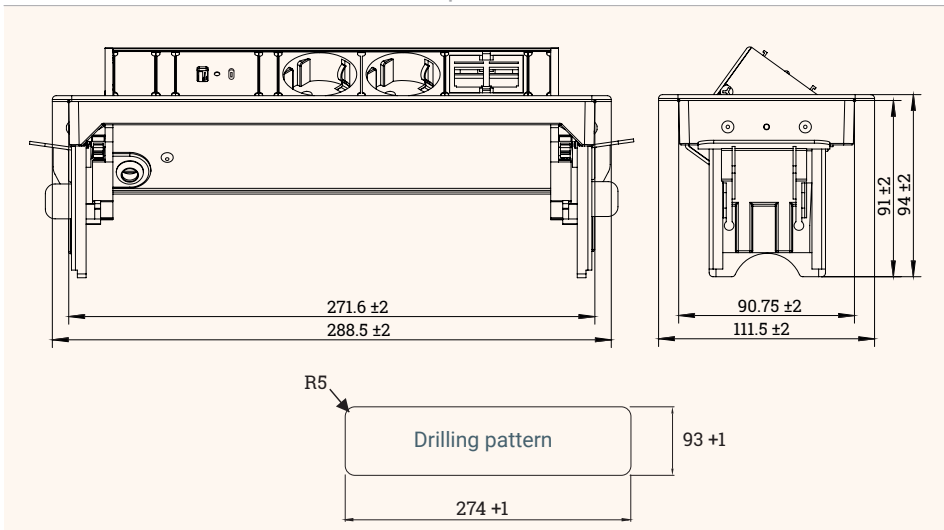

EXIT Tip

The hinged powerstrip with Keystone-elements

- ✔ Hinged multifunctional powerstrip with tip to open function
- ✔ Keystone elements allow additional data connections
- ✔ For table-top thickness from 13 to 25 mm
- ✔ Other colours are available on demand, subject to MOQ
- ✔ Ideal for use in the office, meetingrooms or at home

Technical Drawings

Top / Side

1x USB-A-socket +
1x USB-C-socket

2x power sockets

2x free sockets for USB-A-, USB-C-, RJ45-, HDMI-, Audio- or blind plug Keystone element

FEATURES

Easy clip fixation from below after the powerstrip was embedded in the table-top.

Freely configurable
Keystones for the socket
of your choice

KEYSTONES

| Article | Description | Colour | Item No. |
|---------------------|--|------------------------|------------|
| EXIT Tip | Hinged multifunctional powerstrip with 2x power socket, 1x USB-A charging socket, 1x USB-C charging socket 2x free sockets, powercable 2 m | Stainless steel finish | 205 125991 |
| | | Black | 205 126166 |
| Keystone USB-A | Inset: USB-A element | Black | 205 108029 |
| Keystone RJ45 | Inset: RJ45 element | Silver | 205 108015 |
| Keystone HDMI | Inset: HDMI element | Black | 205 108134 |
| Keystone Blind plug | Inset: Blind plug | Black | 205 107595 |
| Keystone Audio | Inset: 3.5 Audio element | Black | 205 127979 |
| Keystone USB-C | Inset: USB-C element | Black | 205 127972 |