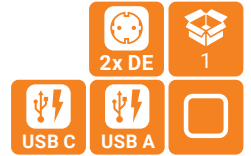

EXIT Tip

The hinged powerstrip with Keystone-elements

- ✔ Hinged multifunctional powerstrip with tip to open function
- ✔ Keystone elements allow additional data connections
- ✔ For table-top thickness from 13 to 25 mm
- ✔ Other colours are available on demand, subject to MOQ
- ✔ Ideal for use in the office, meetingrooms or at home

Technical Drawings

Top / Side

1x USB-A-socket +
1x USB-C-socket

2x power sockets

2x free sockets for USB-A-, USB-C-, RJ45-, HDMI-, Audio- or blind plug Keystone element

FEATURES

Easy clip fixation from below after the powerstrip was embedded in the table-top.

Freely configurable
Keystones for the socket
of your choice

KEYSTONES

| Article | Description | Colour | Item No. |
|---------------------|--|------------------------|------------|
| EXIT Tip | Hinged multifunctional powerstrip with 2x power socket, 1x USB-A charging socket, 1x USB-C charging socket 2x free sockets, powercable 2 m | Stainless steel finish | 205 125991 |
| | | Black | 205 126166 |
| Keystone USB-A | Inset: USB-A element | Black | 205 108029 |
| Keystone RJ45 | Inset: RJ45 element | Silver | 205 108015 |
| Keystone HDMI | Inset: HDMI element | Black | 205 108134 |
| Keystone Blind plug | Inset: Blind plug | Black | 205 107595 |
| Keystone Audio | Inset: 3.5 Audio element | Black | 205 127979 |
| Keystone USB-C | Inset: USB-C element | Black | 205 127972 |