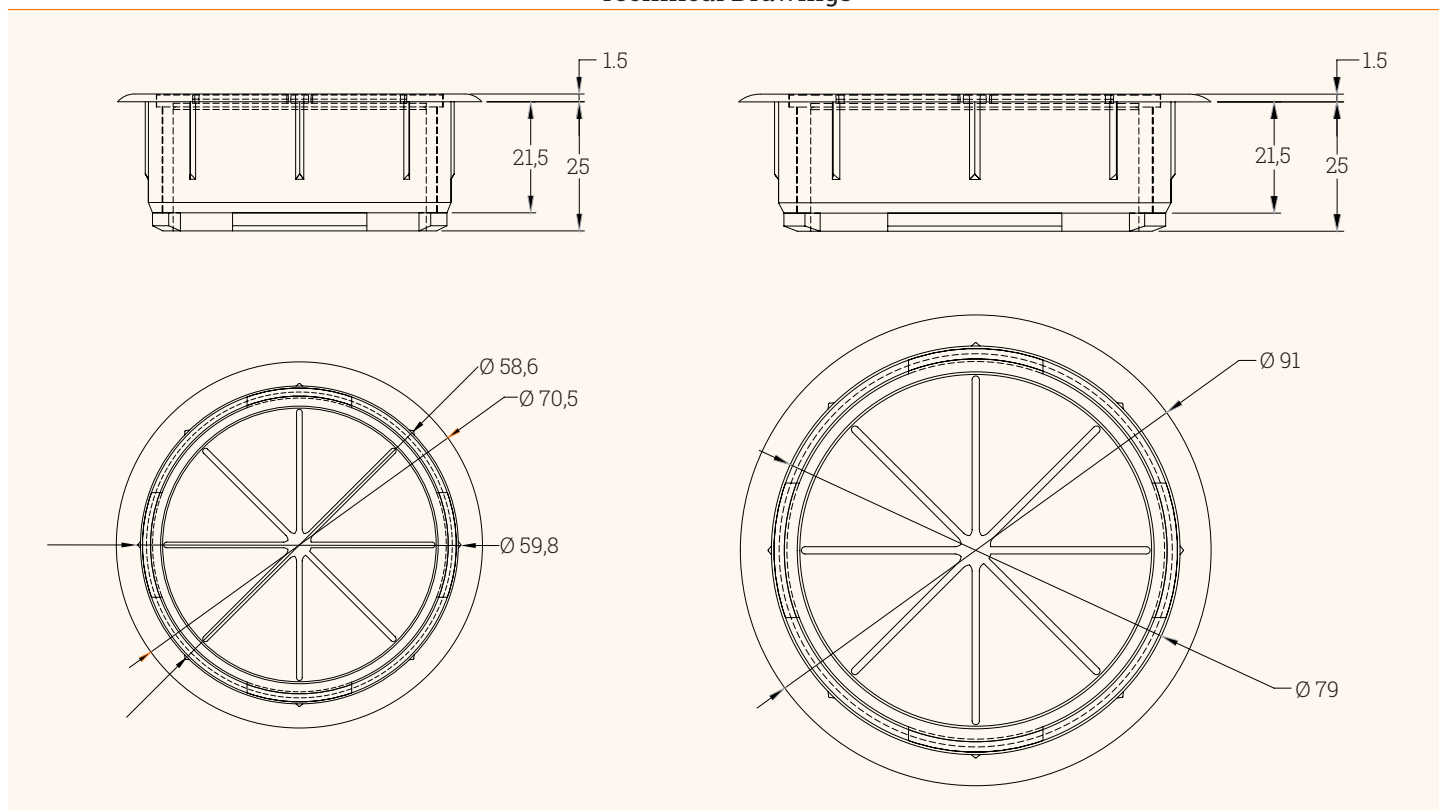

The round cable outlet with star-shaped opening

- ✓ Cable outlet with Ø60 or Ø80 mm
- ✓ Star-shaped opening for easy cable management
- ✓ In 3 different colours available
- ✓ Height: 25 mm

Technical Drawings

Article	Description	Colour	Item No.
EXIT KG	Plastic cable outlet with star-shaped opening, Ø60 mm, Height: 25 mm	Signal white, RAL 9003	201 105012
		White aluminium, RAL 9006	201 105019
		Graphite black, RAL 9011	201 105026
EXIT KG	Plastic cable outlet with star-shaped opening, Ø80 mm, Height: 25 mm	Signal white, RAL 9003	201 106580
		White aluminium, RAL 9006	201 106587
		Graphite black, RAL 9011	201 106573