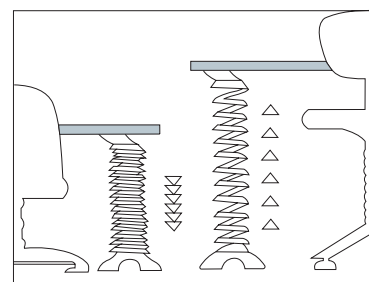

The vertical cable guide with accordion principle

- ✔ Especially suitable for height adjustable desks
- ✔ Table-top height of max. 1300 mm
- ✔ Wide, round cable guide for many cables
- ✔ In 4 different colours available
- ✔ compresses and expands like an accordion

## Technical Drawings

**For all desk systems suitable**  
Adjusts length to the table height

**Easy and quick assembly**  
screw the connector on the table,  
hang the guide on the connector and done

Article	Description	Colour	Item No.
FLEXIT CL	Cable guide, Height max. 1300mm, PVC, with table connection, perfect for height adjustable desks, with screws and standfoot	black	203 106916
		white aluminium	203 106930
		white	203 107147
		transparent	203 107098