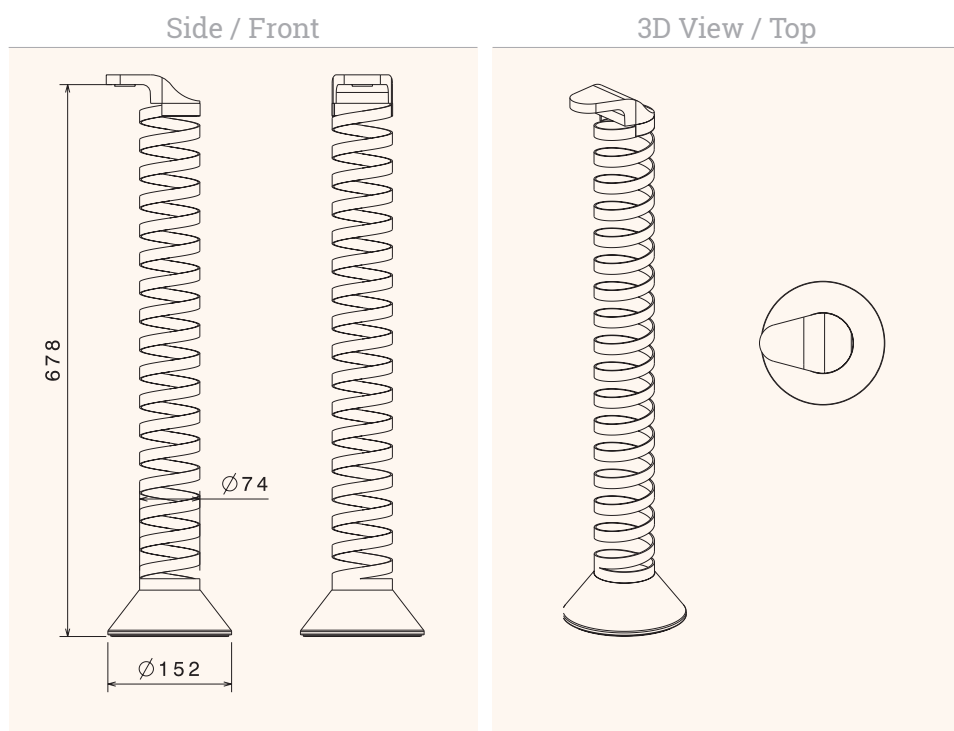

The vertical cable guide with accordion principle

- ✔ Especially suitable for height adjustable desks
- ✔ Table-top height of max. 1300 mm
- ✔ Wide, round cable guide for many cables
- ✔ In 4 different colours available
- ✔ compresses and expands like an accordion

## Technical Drawings

**For all desk systems suitable**  
Adjusts length to the table height

**Easy and quick assembly**  
screw the connector on the table,  
hang the guide on the connector and done

Article	Description	Colour	Item No.
FLEXIT CL	Cable guide, Height max. 1300mm, PVC, with table connection, perfect for height adjustable desks, with screws and standfoot	black	203 106916
		white aluminium	203 106930
		white	203 107147
		transparent	203 107098