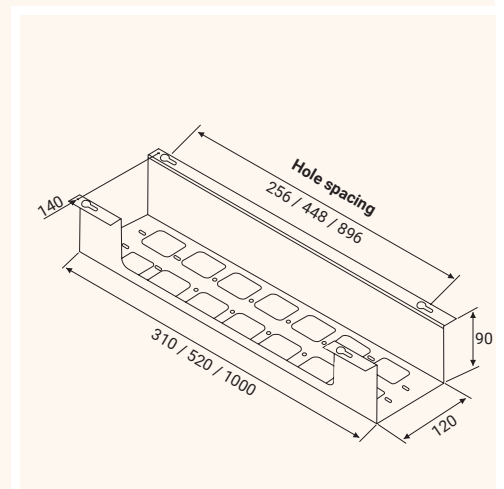

Cable tray with large cable holes

- ✓ In different lengths for many table-frames
- ✓ Flexible cable routing because of large cable holes
- ✓ Robust because of high quality metal
- ✓ Table mounting under the table top

Technical Drawings

Article	Description	Colour	Item No.
BOXIT	Cable tray, metal, L: 310 mm, B: 120 mm, H: 90 mm	Black	203 106944
	Cable tray, metal, L: 520 mm, B: 120 mm, H: 90 mm	Black	203 107000
		White aluminium, RAL 9006	203 122652
		Black	203 107091
	Cable tray, metal, L: 1000 mm, B: 120 mm, H: 90 mm	White aluminium, RAL 9006	203 127237