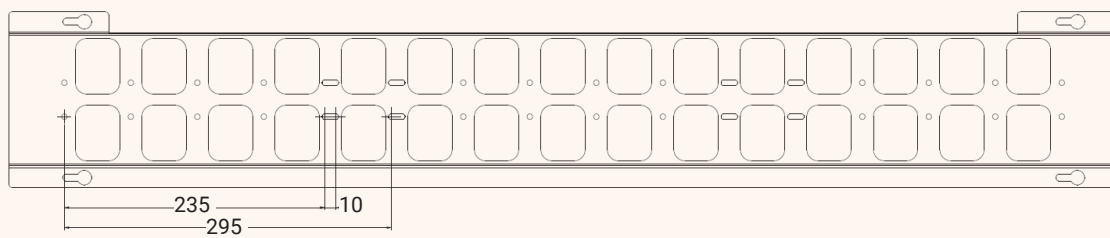

Cable tray with large cable holes

- ✓ In different lengths for many table-frames
- ✓ Flexible cable routing because of large cable holes
- ✓ Robust because of high quality metal
- ✓ Table mounting under the table top

Technical Drawings

Article	Description	Colour	Item No.
BOXIT	Cable tray, metal, L: 310 mm, B: 120 mm, H: 90 mm	Black	203 106944
	Cable tray, metal, L: 520 mm, B: 120 mm, H: 90 mm	Black	203 107000
		White aluminium, RAL 9006	203 122652
		Black	203 107091
	Cable tray, metal, L: 1000 mm, B: 120 mm, H: 90 mm	White aluminium, RAL 9006	203 127237