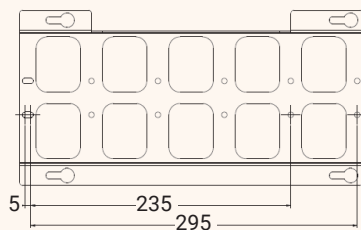

Cable tray with large cable holes

- ✓ In different lengths for many table-frames
- ✓ Flexible cable routing because of large cable holes
- ✓ Robust because of high quality metal
- ✓ Table mounting under the table top

Technical Drawings

Article	Description	Colour	Item No.
BOXIT	Cable tray, metal, L: 310 mm, B: 120 mm, H: 90 mm	Black	203 106944
	Cable tray, metal, L: 520 mm, B: 120 mm, H: 90 mm	Black	203 107000
		White aluminium, RAL 9006	203 122652
		Black	203 107091
	Cable tray, metal, L: 1000 mm, B: 120 mm, H: 90 mm	White aluminium, RAL 9006	203 127237