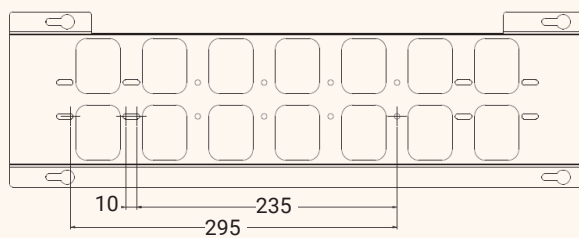

Cable tray with large cable holes

- ✓ In different lengths for many table-frames
- ✓ Flexible cable routing because of large cable holes
- ✓ Robust because of high quality metal
- ✓ Table mounting under the table top

Technical Drawings

Article	Description	Colour	Item No.
BOXIT	Cable tray, metal, L: 310 mm, B: 120 mm, H: 90 mm	Black	203 106944
	Cable tray, metal, L: 520 mm, B: 120 mm, H: 90 mm	Black	203 107000
		White aluminium, RAL 9006	203 122652
		Black	203 107091
	Cable tray, metal, L: 1000 mm, B: 120 mm, H: 90 mm	White aluminium, RAL 9006	203 127237