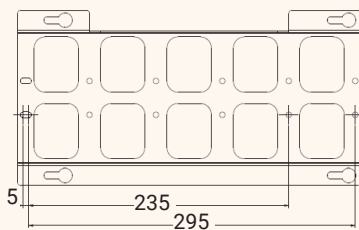

- ✓ In different lengths for many table-frames
- ✓ Flexible cable routing because of large cable holes
- ✓ Robust because of high quality metal
- ✓ Table mounting under the table top

Technical Drawings

Other colours available on request

Article	Description	Colour	Item No.
BOXIT	Cable tray, metal, L: 310 mm, B: 120 mm, H: 90 mm	Black	203 106944
	Cable tray, metal, L: 520 mm, B: 120 mm, H: 90 mm	Black	203 107000
		similar White aluminium, RAL 9006	203 122652
	Cable tray, metal, L: 1000 mm, B: 120 mm, H: 90 mm	Black	203 107091
		similar White aluminium, RAL 9006	203 127237