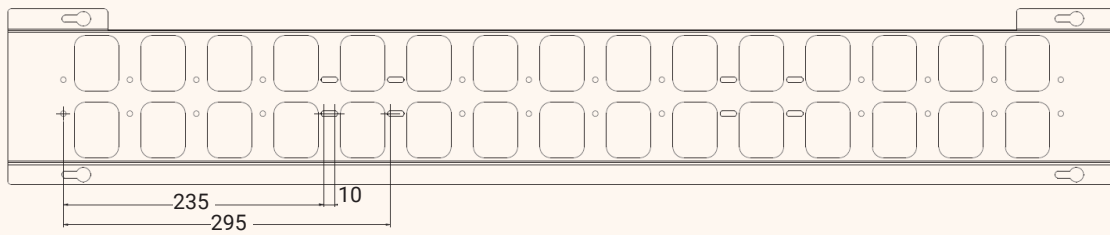

- ✓ In different lengths for many table-frames
- ✓ Flexible cable routing because of large cable holes
- ✓ Robust because of high quality metal
- ✓ Table mounting under the table top

Technical Drawings

Other colours available on request

Article	Description	Colour	Item No.
BOXIT	Cable tray, metal, L: 310 mm, B: 120 mm, H: 90 mm	Black	203 106944
	Cable tray, metal, L: 520 mm, B: 120 mm, H: 90 mm	Black	203 107000
		similar White aluminium, RAL 9006	203 122652
	Cable tray, metal, L: 1000 mm, B: 120 mm, H: 90 mm	Black	203 107091
		similar White aluminium, RAL 9006	203 127237