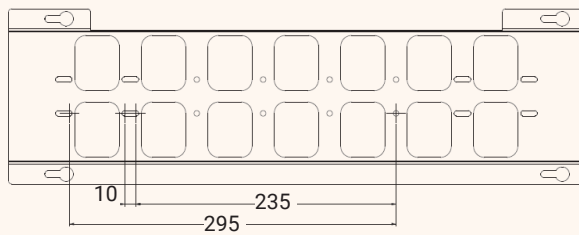

- ✓ In different lengths for many table-frames
- ✓ Flexible cable routing because of large cable holes
- ✓ Robust because of high quality metal
- ✓ Table mounting under the table top

Technical Drawings

Other colours available on request

Article	Description	Colour	Item No.
BOXIT	Cable tray, metal, L: 310 mm, B: 120 mm, H: 90 mm	Black	203 106944
	Cable tray, metal, L: 520 mm, B: 120 mm, H: 90 mm	Black	203 107000
		similar White aluminium, RAL 9006	203 122652
	Cable tray, metal, L: 1000 mm, B: 120 mm, H: 90 mm	Black	203 107091
		similar White aluminium, RAL 9006	203 127237