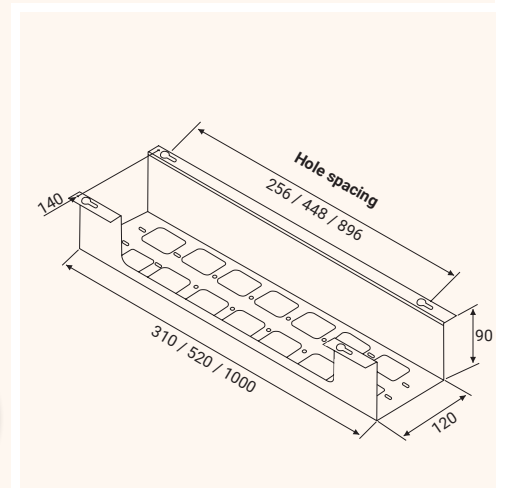

- ✓ In different lengths for many table-frames
- ✓ Flexible cable routing because of large cable holes
- ✓ Robust because of high quality metal
- ✓ Table mounting under the table top

Technical Drawings

Other colours available on request

Article	Description	Colour	Item No.
BOXIT	Cable tray, metal, L: 310 mm, B: 120 mm, H: 90 mm	Black	203 106944
	Cable tray, metal, L: 520 mm, B: 120 mm, H: 90 mm	Black	203 107000
		similar White aluminium, RAL 9006	203 122652
	Cable tray, metal, L: 1000 mm, B: 120 mm, H: 90 mm	Black	203 107091
		similar White aluminium, RAL 9006	203 127237