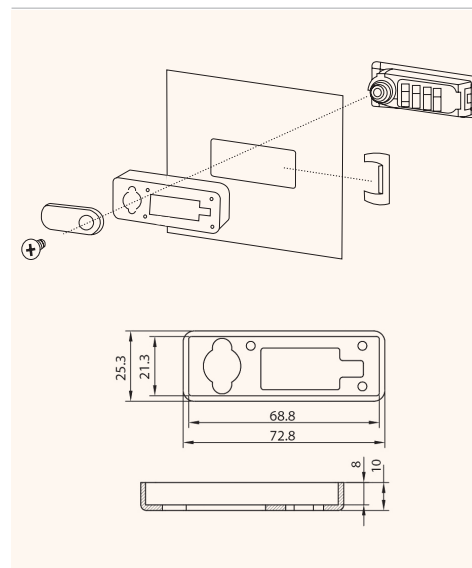

Lever Lock with digit code

- ✓ Lever lock with 4 digit code, resettable
- ✓ Free code
- ✓ Emergency opening with masterkey
- ✓ For wooden and metal furniture

Technical Drawings

Drilling pattern for wood

Front

Drilling pattern for metal

Installation for wooden furniture

Side view with 3 levers

Installation for metal furniture

Name	Description	Material	Colour	Artikel-No.
KICCO S-SET left	Lever lock-Set for 4-digit code, #1997.220	Zamak, ABS plastic	black	113 103353
KICCO S-SET right	Lever lock-Set for 4-digit code, #1997.230	Zamak, ABS plastic	black	113 103192
KICCO S housing	for metal fixing, 1997.290	plastic	black	113 103248
Emergency key	#1997.006	ABS plastic	blue	113 103171