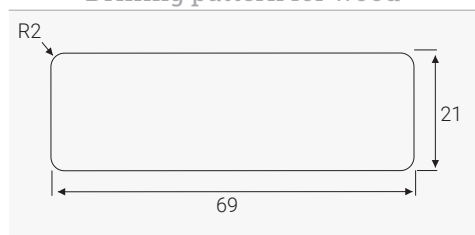

Lever Lock with digit code

- ✓ Lever lock with 4 digit code, resettable
- ✓ Free code
- ✓ Emergency opening with masterkey
- ✓ For wooden and metal furniture

Technical Drawings

Drilling pattern for wood

Front

Drilling pattern for metal

Installation for wooden furniture

Side view with 3 levers

Installation for metal furniture

Name	Description	Material	Colour	Artikel-No.
KICCO S-SET left	Lever lock-Set for 4-digit code, #1997.220	Zamak, ABS plastic	black	113 103353
KICCO S-SET right	Lever lock-Set for 4-digit code, #1997.230	Zamak, ABS plastic	black	113 103192
KICCO S housing	for metal fixing, 1997.290	plastic	black	113 103248
Emergency key	#1997.006	ABS plastic	blue	113 103171