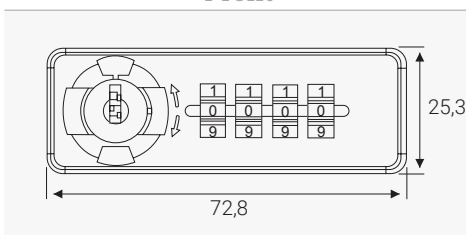

Lever Lock with digit code

- ✓ Lever lock with 4 digit code, resettable
- ✓ Free code
- ✓ Emergency opening with masterkey
- ✓ For wooden and metal furniture

Technical Drawings

Drilling pattern for wood

Front

Drilling pattern for metal

Installation for wooden furniture

Side view with 3 levers

Installation for metal furniture

Name	Description	Material	Colour	Artikel-No.
KICCO S-SET left	Lever lock-Set for 4-digit code, #1997.220	Zamak, ABS plastic	black	113 103353
KICCO S-SET right	Lever lock-Set for 4-digit code, #1997.230	Zamak, ABS plastic	black	113 103192
KICCO S housing	for metal fixing, 1997.290	plastic	black	113 103248
Emergency key	#1997.006	ABS plastic	blue	113 103171