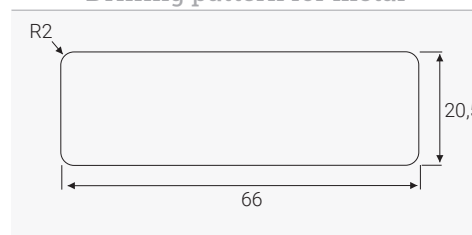

Lever Lock with digit code

- ✓ Lever lock with 4 digit code, resettable
- ✓ Free code
- ✓ Emergency opening with masterkey
- ✓ For wooden and metal furniture

Technical Drawings

Drilling pattern for wood

Front

Drilling pattern for metal

Installation for wooden furniture

Side view with 3 levers

Installation for metal furniture

Name	Description	Material	Colour	Artikel-No.
KICCO S-SET left	Lever lock-Set for 4-digit code, #1997.220	Zamak, ABS plastic	black	113 103353
KICCO S-SET right	Lever lock-Set for 4-digit code, #1997.230	Zamak, ABS plastic	black	113 103192
KICCO S housing	for metal fixing, 1997.290	plastic	black	113 103248
Emergency key	#1997.006	ABS plastic	blue	113 103171