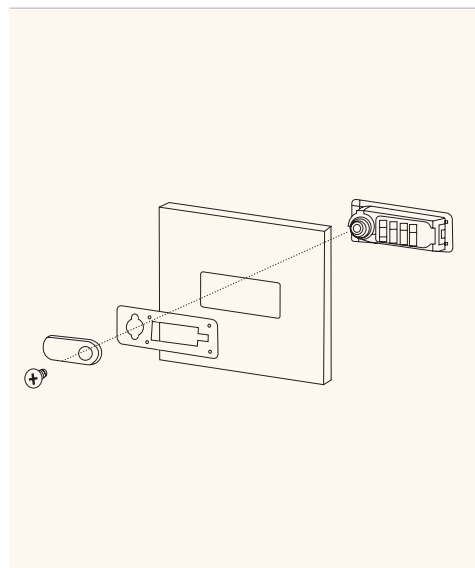

Lever Lock with digit code

- ✓ Lever lock with 4 digit code, resettable
- ✓ Free code
- ✓ Emergency opening with masterkey
- ✓ For wooden and metal furniture

Technical Drawings

Drilling pattern for wood

Front

Drilling pattern for metal

Installation for wooden furniture

Side view with 3 levers

Installation for metal furniture

Name	Description	Material	Colour	Artikel-No.
KICCO S-SET left	Lever lock-Set for 4-digit code, #1997.220	Zamak, ABS plastic	black	113 103353
KICCO S-SET right	Lever lock-Set for 4-digit code, #1997.230	Zamak, ABS plastic	black	113 103192
KICCO S housing	for metal fixing, 1997.290	plastic	black	113 103248
Emergency key	#1997.006	ABS plastic	blue	113 103171