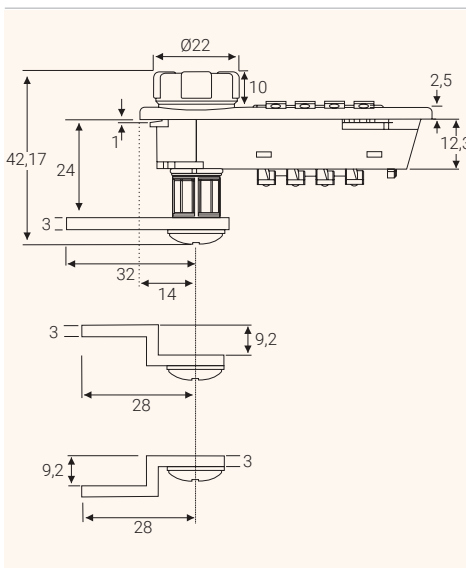

Lever Lock with digit code

- ✓ Lever lock with 4 digit code, resettable
- ✓ Free code
- ✓ Emergency opening with masterkey
- ✓ For wooden and metal furniture

Technical Drawings

Drilling pattern for wood

Front

Drilling pattern for metal

Installation for wooden furniture

Side view with 3 levers

Installation for metal furniture

Name	Description	Material	Colour	Artikel-No.
KICCO S-SET left	Lever lock-Set for 4-digit code, #1997.220	Zamak, ABS plastic	black	113 103353
KICCO S-SET right	Lever lock-Set for 4-digit code, #1997.230	Zamak, ABS plastic	black	113 103192
KICCO S housing	for metal fixing, 1997.290	plastic	black	113 103248
Emergency key	#1997.006	ABS plastic	blue	113 103171