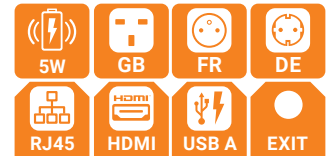

Everything In One Place

- ✔ Wireless charging embedded in the lid (Must be open to use)
- ✔ USB-A and USB-C integrated
- ✔ Quickly adaptable with inserts for HDMI, RJ45 or USB
- ✔ Open plug for cable available