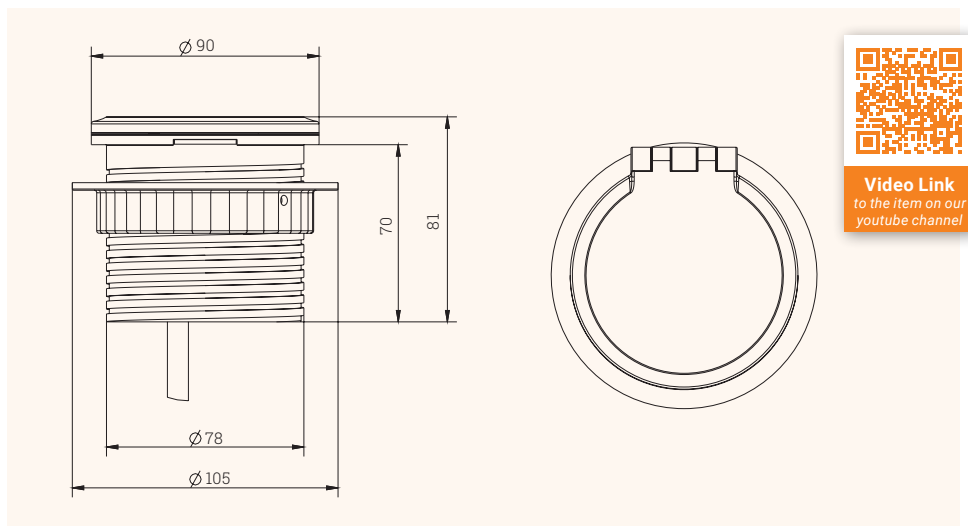

Optional inserts:

Easy To Replace Inserts

Technical Drawing

| Article | Description | Material | Colour | Item No |
|-------------------|--|------------|--------|------------|
| EXIT Spot WLC | multifunctional power socket with wireless charging, 1 socket + 1 USB-A + 1 USB-C + 1 RJ45 (changeable), Ø80mm, flip cover contains wireless charger, power cable 2m | DE Plastic | black | 205 124549 |
| EXIT Spot WLC | multifunctional power socket with wireless charging, 1 socket + 1 USB-A + 1 USB-C + 1 RJ45 (changeable), Ø80mm, flip cover contains wireless charger, power cable 2m | DE Plastic | white | 205 124570 |
| EXIT Spot WLC | multifunctional power socket with wireless charging, 1 socket + 1 USB-A + 1 USB-C + 1 RJ45 (changeable), Ø80mm, flip cover contains wireless charger, power cable 2m | FR Plastic | black | 205 124556 |
| EXIT Spot WLC | multifunctional power socket with wireless charging, 1 socket + 1 USB-A + 1 USB-C + 1 RJ45 (changeable), Ø80mm, flip cover contains wireless charger, power cable 2m | FR Plastic | white | 205 124577 |
| EXIT Spot WLC | multifunctional power socket with wireless charging, 1 socket + 1 USB-A + 1 USB-C + 1 RJ45 (changeable), Ø80mm, flip cover contains wireless charger, power cable 2m | GB Plastic | black | 205 124563 |
| EXIT Spot WLC | multifunctional power socket with wireless charging, 1 socket + 1 USB-A + 1 USB-C + 1 RJ45 (changeable), Ø80mm, flip cover contains wireless charger, power cable 2m | GB Plastic | white | 205 124584 |
| USB Insert | for EXIT Spot WLC | Plastic | black | 205 107672 |
| USB Slot | for Exit Spot WLC | Plastic | white | 205 107469 |
| RJ45 Slot | for Exit Spot WLC | Plastic | black | 205 107679 |
| RJ45 Slot | for Exit Spot WLC | Plastic | white | 205 107476 |
| HDMI Slot | for Exit Spot WLC | Plastic | black | 205 107686 |
| HDMI Slot | for Exit Spot WLC | Plastic | white | 205 107798 |
| Cable outlet Slot | for Exit Spot WLC | Plastic | black | 205 108281 |
| Cable outlet Slot | for Exit Spot WLC | Plastic | white | 205 107805 |