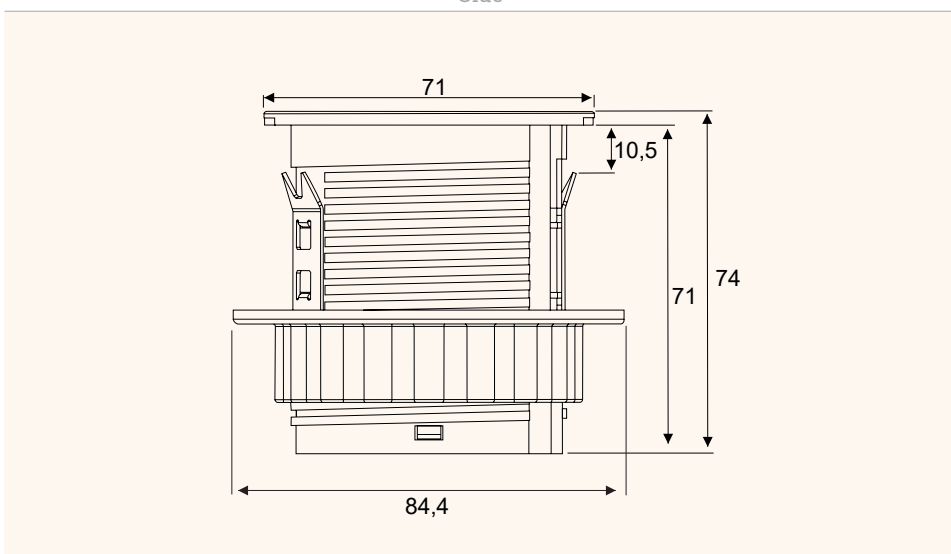

# EXIT Spot 60

205

Ø60 mm Multifunctional socket with USB-Charging

- ✓ With power socket and USB-A-Charging
- ✓ Available in different country standards (DE, GB, IT, FR)
- ✓ Inlet diameter of 60 mm
- ✓ With 1,5 meter powercord

## Technical Drawings

Top

Side

Article	Description	Country	Colour	Item No.
EXIT Spot	Multifunctional socket with 1 power socket and 1 cable outlet, 1,5 m powercord	DE	Black	205 108533
		DE	White	205 108554
	Multifunctional socket with 1 power socket and 1 USB-A-Charging slot, 1,5 m powercord	DE	Black	205 108540
		GB	White	205 107651
	GB	Black	205 107658	
	IT	White	205 107644	
	IT	Black	205 107637	
	FR	White	205 107609	
	FR	Black	205 108232	