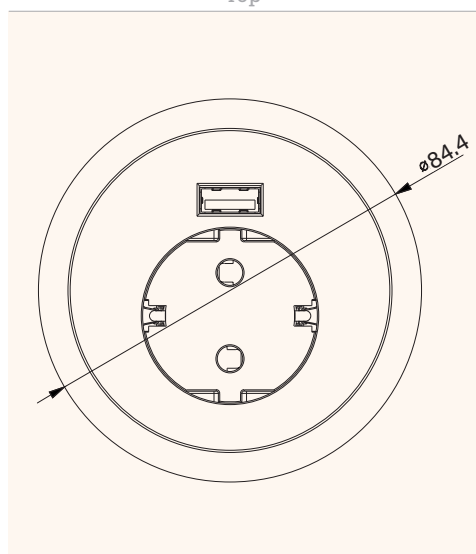

# EXIT Spot 60

205

Ø60 mm Multifunctional socket with USB-Charging

- ✓ With power socket and USB-A-Charging
- ✓ Available in different country standards (DE, GB, IT, FR)
- ✓ Inlet diameter of 60 mm
- ✓ With 1,5 meter powercord

## Technical Drawings

Top

Side

Article	Description	Country	Colour	Item No.
EXIT Spot	Multifunctional socket with 1 power socket and 1 cable outlet, 1,5 m powercord	DE	Black	205 108533
		DE	White	205 108554
	Multifunctional socket with 1 power socket and 1 USB-A-Charging slot, 1,5 m powercord	DE	Black	205 108540
		GB	White	205 107651
	GB	Black	205 107658	
	IT	White	205 107644	
	IT	Black	205 107637	
	FR	White	205 107609	
	FR	Black	205 108232	