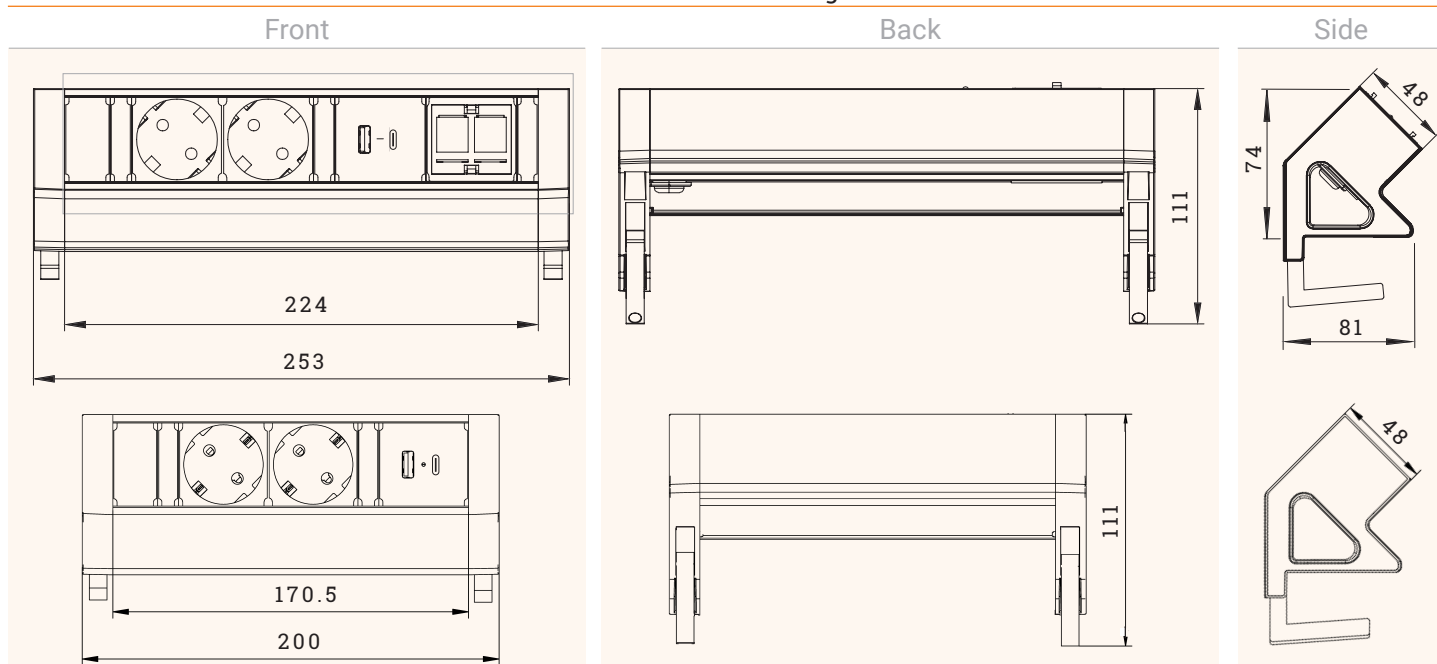

EXIT Side

The variable multifunctional power strip

- ✓ Fixation clamp allows for easy installation without damaging furniture
- ✓ KEYSTONE system allows upgrading, even after installation
- ✓ With USB-A and USB-C charging ports
- ✓ For table-top thickness 13 - 40 mm

Technical Drawings

THE KEYSTONE-SYSTEM

With the **KEYSTONES** for **EXIT Side** and other selected **EXIT** products in addition to a matching cable, the **KEYSTONE-System** allows for easy access to networks, computers, beamers and many more from your workdesk.

KEYSTONES

Article	Description	Dimensions in mm	Colour	Item No.
EXIT Side	Power strip with cable, 2 sockets, 1 USB-A, 1 USB-C, 2 variable sockets, 2 m cable with plug	74x253x81	Silver	205 126187
EXIT Side	Power strip, 2 protective contact sockets, 1 USB-A, 1 USB-C, 2 m cable with plug	74x200x81	Black	205 120405
Keystone RJ45	Inset: RJ45 element		Silver	205 108015
Keystone USB-A	Inset: USB-A element		Black	205 108029
Keystone HDMI	Inset: HDMI element		Black	205 108134
Keystone Blind plug	Inset: Blind plug		Black	205 107595
Keystone Audio	Inset: 3.5 Audio element		Black	205 127979
Keystone USB-C	Inset: USB-C element		Black	205 127972