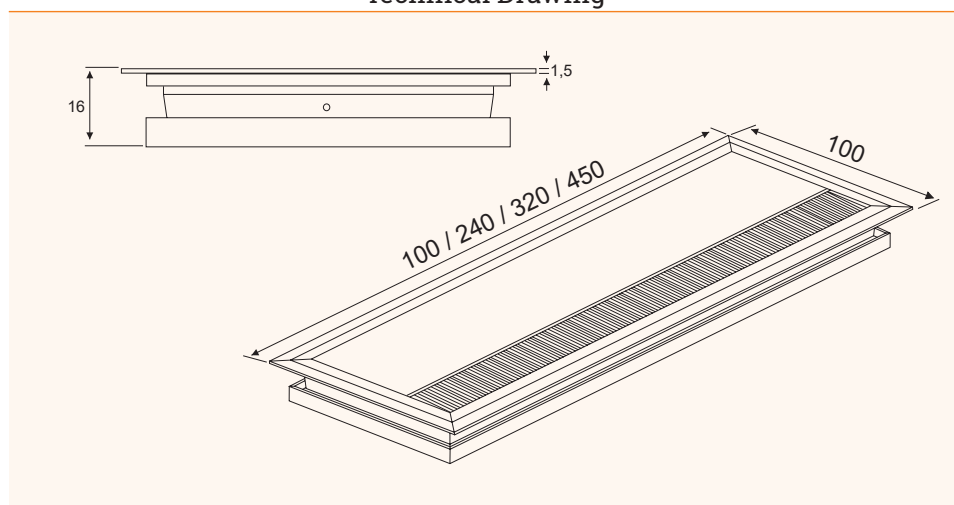

- ✔ With straight cover
- ✔ Eco version

Technical Drawing

Drilling Pattern

Article	Description	Depth Width Height in mm	Material	Colour	Item No.
EXIT G11 eco	cable outlet with straight cover and grey brush seal	100 100 16	Aluminium	white matt	201 105040
EXIT G11 eco	cable outlet with straight cover and black brush seal	100 100 16	Aluminium	black	201 120076
EXIT G11 eco	cable outlet with straight cover and black brush seal	100 100 16	Aluminium	anodised	201 106300
EXIT G11 eco	cable outlet with straight cover and grey brush seal	100 240 16	Aluminium	white matt	201 106594
EXIT G11 eco	cable outlet with straight cover and black brush seal	100 240 16	Aluminium	black	201 120090
EXIT G11 eco	cable outlet with straight cover and black brush seal	100 240 16	Aluminium	anodised	201 106146
EXIT G11 eco	cable outlet with straight cover and grey brush seal	100 320 16	Aluminium	white matt	201 106601
EXIT G11 eco	cable outlet with straight cover and black brush seal	100 320 16	Aluminium	black	201 120083
EXIT G11 eco	cable outlet with straight cover and black brush seal	100 320 16	Aluminium	anodised	201 106293
EXIT G11 eco	cable outlet with straight cover and grey brush seal	100 450 16	Aluminium	white matt	201 104984
EXIT G11 eco	cable outlet with straight cover and black brush seal	100 450 16	Aluminium	black	201 120097
EXIT G11 eco	cable outlet with straight cover and black brush seal	100 450 16	Aluminium	anodised	201 105537