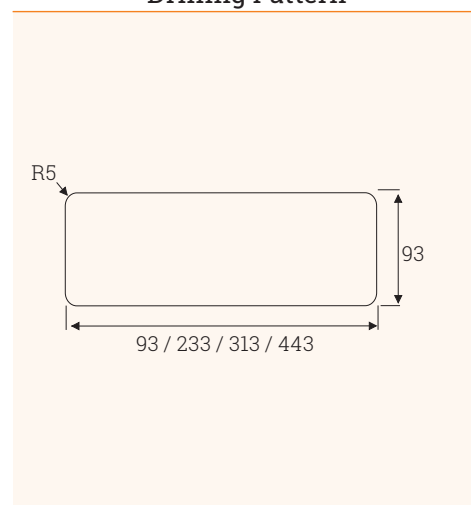

- ✔ With straight cover
- ✔ Eco version

Technical Drawing

Drilling Pattern

Article	Description	Depth Width Height in mm	Material	Colour	Item No.
EXIT G11 eco	cable outlet with straight cover and grey brush seal	100 100 16	Aluminium	white matt	201 105040
EXIT G11 eco	cable outlet with straight cover and black brush seal	100 100 16	Aluminium	black	201 120076
EXIT G11 eco	cable outlet with straight cover and black brush seal	100 100 16	Aluminium	anodised	201 106300
EXIT G11 eco	cable outlet with straight cover and grey brush seal	100 240 16	Aluminium	white matt	201 106594
EXIT G11 eco	cable outlet with straight cover and black brush seal	100 240 16	Aluminium	black	201 120090
EXIT G11 eco	cable outlet with straight cover and black brush seal	100 240 16	Aluminium	anodised	201 106146
EXIT G11 eco	cable outlet with straight cover and grey brush seal	100 320 16	Aluminium	white matt	201 106601
EXIT G11 eco	cable outlet with straight cover and black brush seal	100 320 16	Aluminium	black	201 120083
EXIT G11 eco	cable outlet with straight cover and black brush seal	100 320 16	Aluminium	anodised	201 106293
EXIT G11 eco	cable outlet with straight cover and grey brush seal	100 450 16	Aluminium	white matt	201 104984
EXIT G11 eco	cable outlet with straight cover and black brush seal	100 450 16	Aluminium	black	201 120097
EXIT G11 eco	cable outlet with straight cover and black brush seal	100 450 16	Aluminium	anodised	201 105537