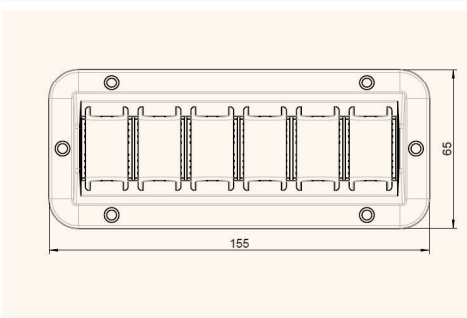

CATCHIT Up cable routing

203

The quick cable-routing solution for all desks models

- ✓ perfect for all desk models
- ✓ easy installation
- ✓ with 4 or 6 cable routing modules

Technical Drawings

Side view

Top view

Perspective view

Article	Description	Colour	Item No
CATCHIT Up 4-Modules	plastic cable clamp with 4 cable routing modules, easy installation	black	203 106839
		grey	203 106818
		white	203 106832
4x CATCHIT Up 4-Modules	4x plastic cable clamp with 4 cable routing modules, easy installation	black	203 107049
CATCHIT Up 6-Modules	plastic cable clamp with 6 cable routing modules, easy installation	black	203 106804
		grey	203 106811
		white	203 106825