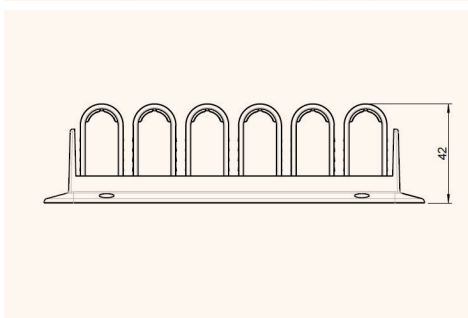

CATCHIT Up cable routing

203

The quick cable-routing solution for all desks models

- ✓ perfect for all desk models
- ✓ easy installation
- ✓ with 4 or 6 cable routing modules

Technical Drawings

Side view

Top view

Perspective view

Article	Description	Colour	Item No
CATCHIT Up 4-Modules	plastic cable clamp with 4 cable routing modules, easy installation	black	203 106839
		grey	203 106818
		white	203 106832
4x CATCHIT Up 4-Modules	4x plastic cable clamp with 4 cable routing modules, easy installation	black	203 107049
CATCHIT Up 6-Modules	plastic cable clamp with 6 cable routing modules, easy installation	black	203 106804
		grey	203 106811
		white	203 106825