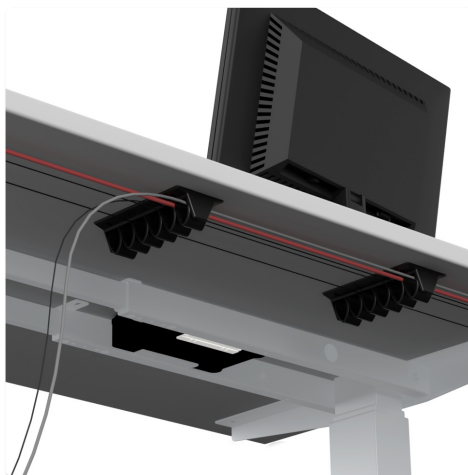

CATCHIT Up cable routing

203

The quick cable-routing solution for all desks models

- ✓ perfect for all desk models
- ✓ easy installation
- ✓ with 4 or 6 cable routing modules

Technical Drawings

Side view

Top view

Perspective view

Article	Description	Colour	Item No
CATCHIT Up 4-Modules	plastic cable clamp with 4 cable routing modules, easy installation	black	203 106839
		grey	203 106818
		white	203 106832
4x CATCHIT Up 4-Modules	4x plastic cable clamp with 4 cable routing modules, easy installation	black	203 107049
CATCHIT Up 6-Modules	plastic cable clamp with 6 cable routing modules, easy installation	black	203 106804
		grey	203 106811
		white	203 106825