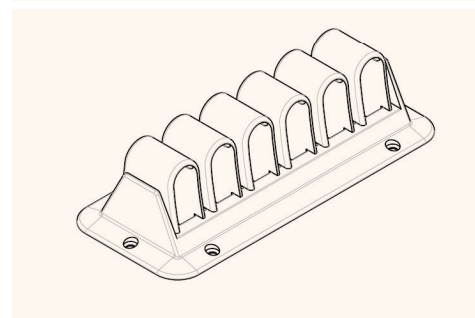

CATCHIT Up cable routing

203

The quick cable-routing solution for all desks models

- ✓ perfect for all desk models
- ✓ easy installation
- ✓ with 4 or 6 cable routing modules

Technical Drawings

Side view

Top view

Perspective view

Article	Description	Colour	Item No
CATCHIT Up 4-Modules	plastic cable clamp with 4 cable routing modules, easy installation	black	203 106839
		grey	203 106818
		white	203 106832
4x CATCHIT Up 4-Modules	4x plastic cable clamp with 4 cable routing modules, easy installation	black	203 107049
CATCHIT Up 6-Modules	plastic cable clamp with 6 cable routing modules, easy installation	black	203 106804
		grey	203 106811
		white	203 106825