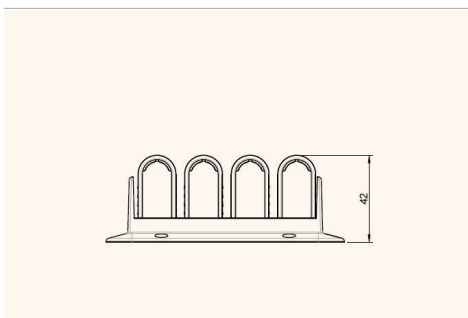

CATCHIT Up cable routing

203

The quick cable-routing solution for all desks models

- ✓ perfect for all desk models
- ✓ easy installation
- ✓ with 4 or 6 cable routing modules

Technical Drawings

Side view

Top view

Perspective view

Article	Description	Colour	Item No
CATCHIT Up 4-Modules	plastic cable clamp with 4 cable routing modules, easy installation	black	203 106839
		grey	203 106818
		white	203 106832
4x CATCHIT Up 4-Modules	4x plastic cable clamp with 4 cable routing modules, easy installation	black	203 107049
CATCHIT Up 6-Modules	plastic cable clamp with 6 cable routing modules, easy installation	black	203 106804
		grey	203 106811
		white	203 106825