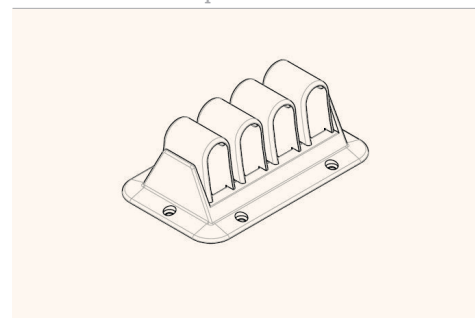

CATCHIT Up cable routing

203

The quick cable-routing solution for all desks models

- ✓ perfect for all desk models
- ✓ easy installation
- ✓ with 4 or 6 cable routing modules

Technical Drawings

Side view

Top view

Perspective view

Article	Description	Colour	Item No
CATCHIT Up 4-Modules	plastic cable clamp with 4 cable routing modules, easy installation	black	203 106839
		grey	203 106818
		white	203 106832
4x CATCHIT Up 4-Modules	4x plastic cable clamp with 4 cable routing modules, easy installation	black	203 107049
CATCHIT Up 6-Modules	plastic cable clamp with 6 cable routing modules, easy installation	black	203 106804
		grey	203 106811
		white	203 106825