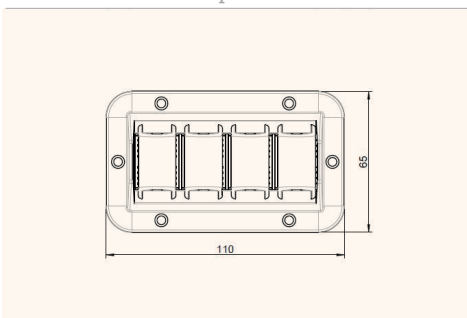

CATCHIT Up cable routing

203

The quick cable-routing solution for all desks models

- ✓ perfect for all desk models
- ✓ easy installation
- ✓ with 4 or 6 cable routing modules

Technical Drawings

Side view

Top view

Perspective view

Article	Description	Colour	Item No
CATCHIT Up 4-Modules	plastic cable clamp with 4 cable routing modules, easy installation	black	203 106839
		grey	203 106818
		white	203 106832
4x CATCHIT Up 4-Modules	4x plastic cable clamp with 4 cable routing modules, easy installation	black	203 107049
CATCHIT Up 6-Modules	plastic cable clamp with 6 cable routing modules, easy installation	black	203 106804
		grey	203 106811
		white	203 106825