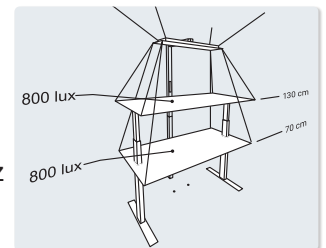

The intelligent office light for height-adjustable table frames

- ✔ Lighthead extendable and 90° rotatable
- ✔ Illuminance and light beam angle adjust to the table height automatically
- ✔ 800 Lux for a perfectly illuminated workspace
- ✔ Illumination direct, indirect or spot-function, switched seperatly
- ✔ Lightbase easily arrestable

Details

Lamp

Illuminance: 800 Lux, at all work-space heights
Light colour: 4000 K, neutral white
Luminous flux: 5500 lm
Lamp: LED
Protection class: IP20

Power

Operating voltage: 24 V
Power consumption work: max. 55 watts
Power consumption standby: 0,5 watts
External power supply: 220-240 V, 50/60 Hz