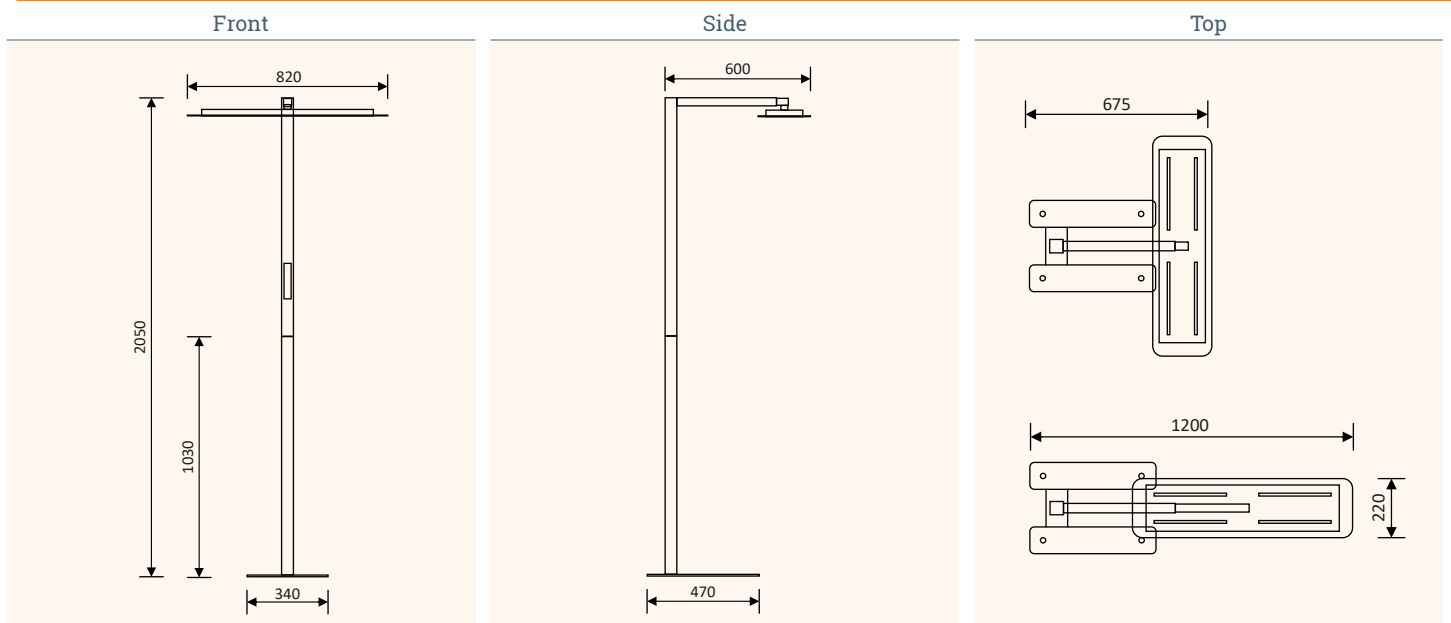

The intelligent office light for height-adjustable table frames

- ✔ Lighthead extendable and 90° rotatable
- ✔ Illuminance and light beam angle adjust to the table height automatically
- ✔ 800 Lux for a perfectly illuminated workspace
- ✔ Illumination direct, indirect or spot-function, switched seperatly
- ✔ Lightbase easily arrestable

Details

Lamp

Illuminance: 800 Lux, at all work-space heights
Light colour: 4000 K, neutral white
Luminous flux: 5500 lm
Lamp: LED
Protection class: IP20

Power

Operating voltage: 24 V
Power consumption work: max. 55 watts
Power consumption standby: 0,5 watts
External power supply: 220-240 V, 50/60 Hz

Illuminance adjusts with table-height

Technical Drawings

Article	Description	Colour	Item-No.
Uplight One	intelligent office light for height-adjustable table frames	silver	331 123982
Uplight One	intelligent office light for height-adjustable table frames	white	331 123989