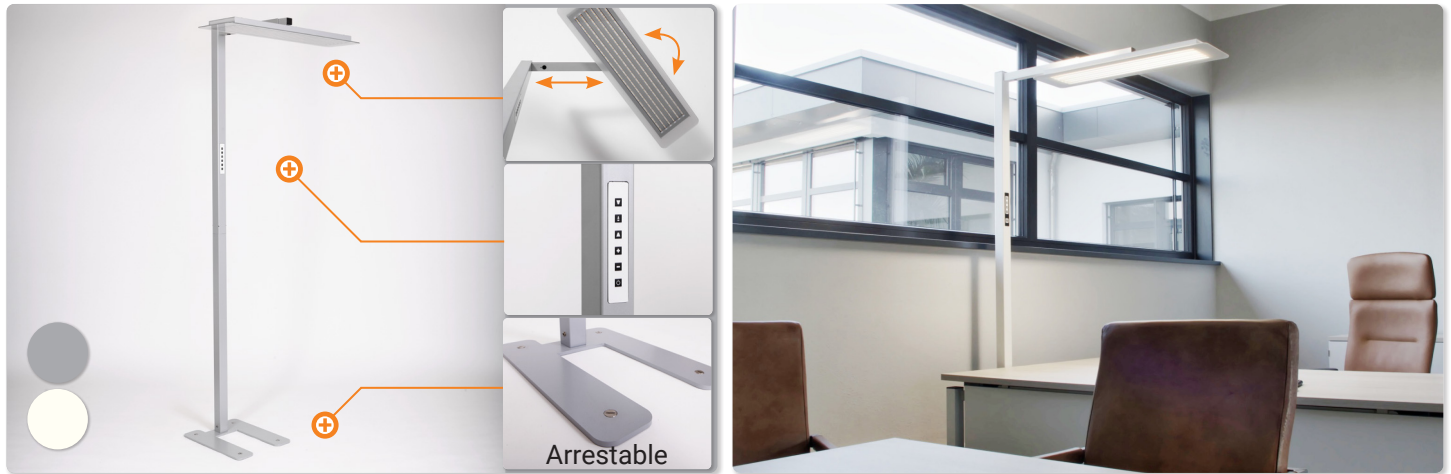

The intelligent office light for height-adjustable table frames

- ✔ Lighthead extendable and 90° rotatable
- ✔ Illuminance and light beam angle adjust to the table height automatically
- ✔ 800 Lux for a perfectly illuminated workspace
- ✔ Illumination direct, indirect or spot-function, switched seperatly
- ✔ Lightbase easily arrestable

Details

Lamp

Illuminance: 800 Lux, at all work-space heights
Light colour: 4000 K, neutral white
Luminous flux: 5500 lm
Lamp: LED
Protection class: IP20

Power

Operating voltage: 24 V
Power consumption work: max. 55 watts
Power consumption standby: 0,5 watts
External power supply: 220-240 V, 50/60 Hz

Illuminance adjusts with table-height

Technical Drawings

Article	Description	Colour	Item-No.
Uplight One	intelligent office light for height-adjustable table frames	silver	331 123982
Uplight One	intelligent office light for height-adjustable table frames	white	331 123989