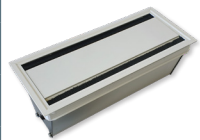

# EXIT 90 plus

Access plate with integrated multifunctional power strip

- ✓ Hinged dual opening with soft-close mechanism
- ✓ Configuration: 3x power sockets, 2x USB-A charger, 2x freeslots for Keystones
- ✓ Diverse connectivity because of the Keystone-system
- ✓ Cable length: 2 m
- ✓ Available in 3 socket standards: DE / FR / IT UNEL and 3 colours: white / black / alu

Technical Drawings

Details

Article	Description	Country	Colour	Item No.
EXIT 90 plus	3x Power 2x USB-A-charger 2x Slots for Keystones 135x320x109 mm	DE	Aluminium	205 108603
			White	205 121147
			Black	205 121182
		FR	Aluminium	205 108610
			White	205 121168
			Black	205 121175
		IT	Aluminium	205 108407
			White	205 121161
			Black	205 121154
Keystone USB-A	Inset: USB-A element		Black	205 108029
Keystone RJ45	Inset: RJ45 element		Silver	205 108015
Keystone HDMI	Inset: HDMI element		Black	205 108134
Keystone Blind plug	Inset: Blind plug		Black	205 107595
Keystone Audio	Inset: 3.5 Audio element		Black	205 127979
Keystone USB-C	Inset: USB-C element		Black	205 127972

# EXIT 90 plus

Access plate with integrated multifunctional power strip

EXIT 90 plus with 2 power sockets

Aluminium

135 x 288 x 109 mm

205 108365

205 108372

205 108379

EXIT 90 plus with 3 power sockets

Aluminium

135 x 320 x 109 mm

205 108603

205 108610

205 108407

White

135 x 320 x 109 mm