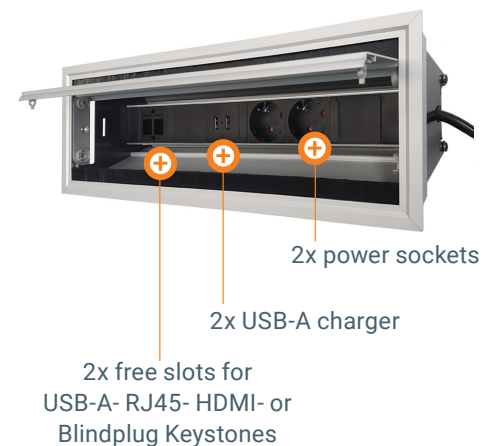

# EXIT 90 plus

Access plate with integrated multifunctional power strip

- ✓ Hinged dual opening with soft-close mechanism
- ✓ Configuration: 2x power sockets, 2x USB-A charger, 2x freeslots for Keystones
- ✓ Diverse connectivity because of the Keystone-system
- ✓ Cable length: 2 m
- ✓ 3 socket standards available: DE / FR / IT UNEL

## KEYSTONES

Article	Description	Country	Colour	Item No.
EXIT 90 plus	2x Power 2x USB-A-charger 2x Slots for Keystones 135x288x109 mm	DE	Aluminium	205 108365
		FR	Aluminium	205 108372
		IT	Aluminium	205 108379
Keystone USB-A	Inset: USB-A element		Black	205 108029
Keystone RJ45	Inset: RJ45 element		Silver	205 108015
Keystone HDMI	Inset: HDMI element		Black	205 108134
Keystone Blind plug	Inset: Blind plug		Black	205 107595
Keystone Audio	Inset: 3.5 Audio element		Black	205 127979
Keystone USB-C	Inset: USB-C element		Black	205 127972

# EXIT 90 plus

Access plate with integrated multifunctional power strip

- ✓ Hinged dual opening with soft-close mechanism
- ✓ Configuration: 3x power sockets, 2x USB-A charger, 2x freeslots for Keystones
- ✓ Diverse connectivity because of the Keystone-system
- ✓ Cable length: 2 m
- ✓ Available in 3 socket standards: DE / FR / IT UNEL and 3 colours: white / black / alu

Technical Drawings

Details

Article	Description	Country	Colour	Item No.
EXIT 90 plus	3x Power 2x USB-A-charger 2x Slots for Keystones 135x320x109 mm	DE	Aluminium	205 108603
			White	205 121147
			Black	205 121182
		FR	Aluminium	205 108610
			White	205 121168
			Black	205 121175
		IT	Aluminium	205 108407
			White	205 121161
			Black	205 121154
Keystone USB-A	Inset: USB-A element		Black	205 108029
Keystone RJ45	Inset: RJ45 element		Silver	205 108015
Keystone HDMI	Inset: HDMI element		Black	205 108134
Keystone Blind plug	Inset: Blind plug		Black	205 107595
Keystone Audio	Inset: 3.5 Audio element		Black	205 127979
Keystone USB-C	Inset: USB-C element		Black	205 127972