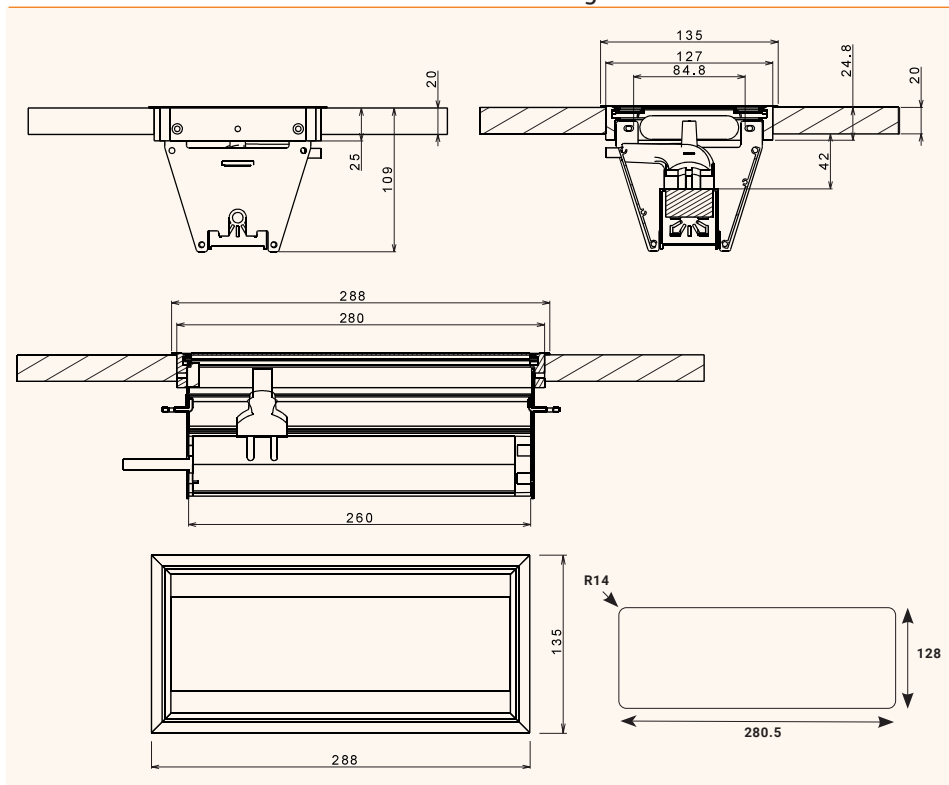

Technical Drawings