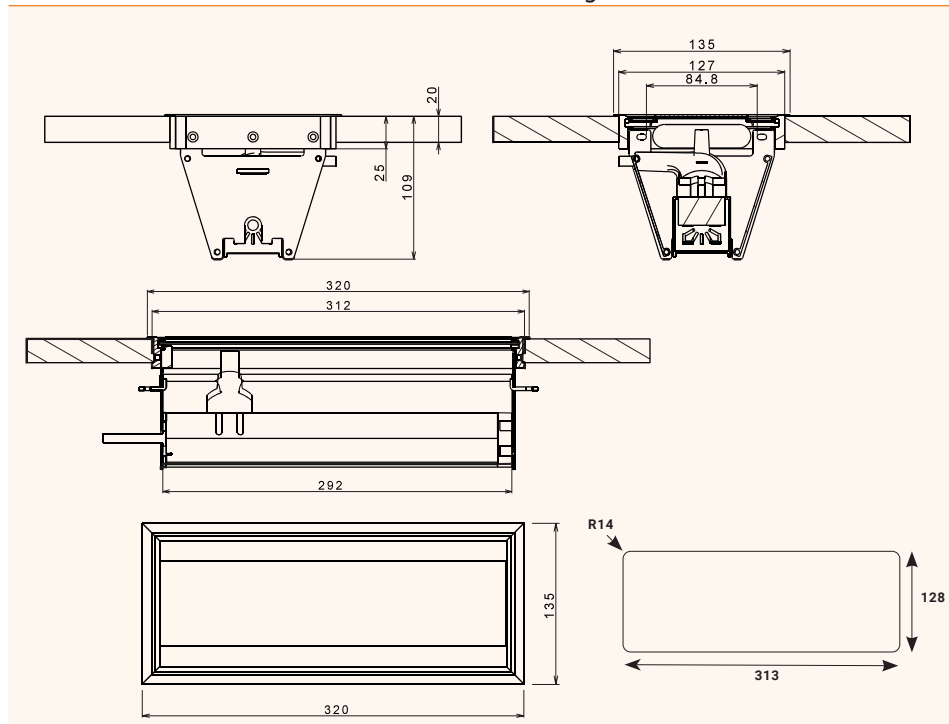

Technical Drawings

EXIT 90 plus with 2 power sockets

Article	Description	Country	Colour	Item No.
EXIT 90 plus	3x Power 2x USB-A-charger 2x Slots for Keystones 135x320x109 mm	DE	Aluminium	205 108603
			White	205 121147
			Black	205 121182
		FR	Aluminium	205 108610
			White	205 121168
			Black	205 121175
		IT	Aluminium	205 108407
			White	205 121161
			Black	205 121154
Keystone USB-A	Inset: USB-A element		Black	205 108029
Keystone RJ45	Inset: RJ45 element		Silver	205 108015
Keystone HDMI	Inset: HDMI element		Black	205 108134
Keystone Blind plug	Inset: Blind plug		Black	205 107595
Keystone Audio	Inset: 3.5 Audio element		Black	205 127979
Keystone USB-C	Inset: USB-C element		Black	205 127972