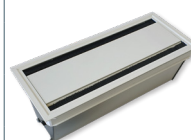

Technical Drawings

Details

Article	Description	Country	Colour	Item No.
EXIT 90 plus	3x Power 2x USB-A-charger 2x Slots for Keystones 135x320x109 mm	DE	Aluminium	205 108603
			White	205 121147
			Black	205 121182
		FR	Aluminium	205 108610
			White	205 121168
			Black	205 121175
		IT	Aluminium	205 108407
			White	205 121161
			Black	205 121154
Keystone USB-A	Inset: USB-A element		Black	205 108029
Keystone RJ45	Inset: RJ45 element		Silver	205 108015
Keystone HDMI	Inset: HDMI element		Black	205 108134
Keystone Blind plug	Inset: Blind plug		Black	205 107595
Keystone Audio	Inset: 3.5 Audio element		Black	205 127979
Keystone USB-C	Inset: USB-C element		Black	205 127972

# EXIT 90 plus

Access plate with integrated multifunctional power strip

EXIT 90 plus with 2 power sockets

Aluminium

135 x 288 x 109 mm

205 108365

205 108372

205 108379

EXIT 90 plus with 3 power sockets

Aluminium

135 x 320 x 109 mm

205 108603

205 108610

205 108407

White

135 x 320 x 109 mm