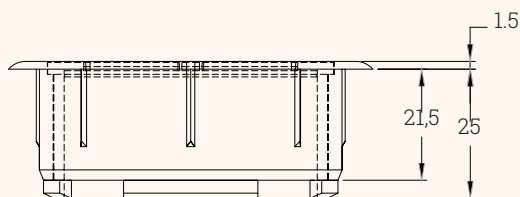

# EXIT KG

The round cable outlet with star-shaped opening

- ✓ Material: Plastic
- ✓ Height: 25 mm
- ✓ Cable outlet with Ø60 or Ø80 mm
- ✓ Flexible Star-shaped opening for easy cable management
- ✓ In 3 different colours available

## Technical Drawings

Article	Description	Colour	Item No.
EXIT KG	Plastic cable outlet with star-shaped opening, Ø60 mm, Height: 25 mm	similar Signal white, RAL 9003	201 105019
		similar White aluminium, RAL 9006	201 105026
		similar Graphite black, RAL 9011	201 105012
EXIT KG	Plastic cable outlet with star-shaped opening, Ø80 mm, Height: 25 mm	similar Signal white, RAL 9003	201 106580
		similar White aluminium, RAL 9006	201 106587
		similar Graphite black, RAL 9011	201 106573