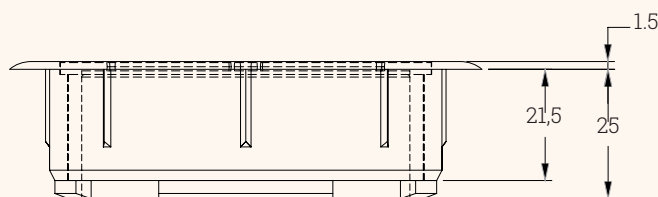

# EXIT KG

The round cable outlet with star-shaped opening

- ✓ Material: Plastic
- ✓ Height: 25 mm
- ✓ Cable outlet with Ø60 or Ø80 mm
- ✓ Flexible Star-shaped opening for easy cable management
- ✓ In 3 different colours available

## Technical Drawings

Article	Description	Colour	Item No.
EXIT KG	Plastic cable outlet with star-shaped opening, Ø60 mm, Height: 25 mm	similar Signal white, RAL 9003	201 105019
		similar White aluminium, RAL 9006	201 105026
		similar Graphite black, RAL 9011	201 105012
EXIT KG	Plastic cable outlet with star-shaped opening, Ø80 mm, Height: 25 mm	similar Signal white, RAL 9003	201 106580
		similar White aluminium, RAL 9006	201 106587
		similar Graphite black, RAL 9011	201 106573