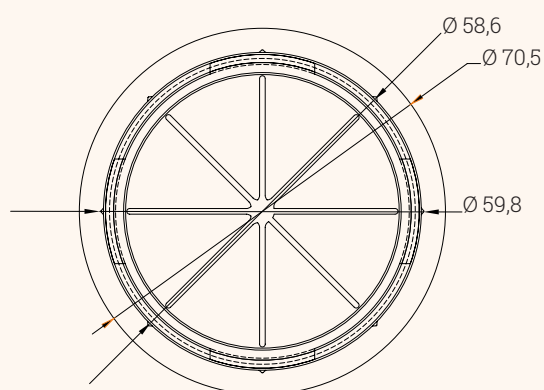

# EXIT KG

The round cable outlet with star-shaped opening

- ✓ Material: Plastic
- ✓ Height: 25 mm
- ✓ Cable outlet with Ø60 or Ø80 mm
- ✓ Flexible Star-shaped opening for easy cable management
- ✓ In 3 different colours available

## Technical Drawings

Article	Description	Colour	Item No.
EXIT KG	Plastic cable outlet with star-shaped opening, Ø60 mm, Height: 25 mm	similar Signal white, RAL 9003	201 105019
		similar White aluminium, RAL 9006	201 105026
		similar Graphite black, RAL 9011	201 105012
EXIT KG	Plastic cable outlet with star-shaped opening, Ø80 mm, Height: 25 mm	similar Signal white, RAL 9003	201 106580
		similar White aluminium, RAL 9006	201 106587
		similar Graphite black, RAL 9011	201 106573