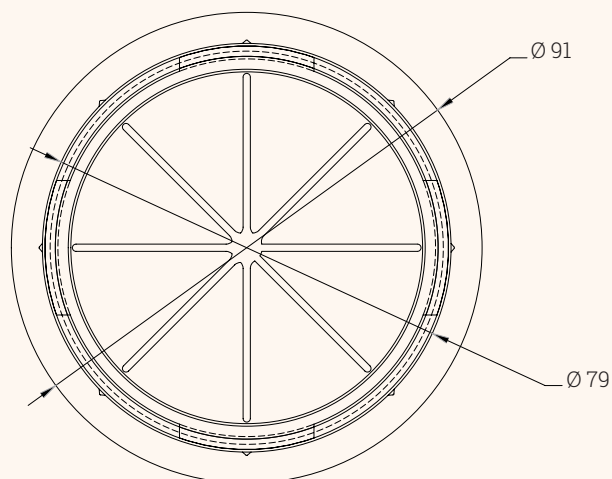

# EXIT KG

The round cable outlet with star-shaped opening

- ✓ Material: Plastic
- ✓ Height: 25 mm
- ✓ Cable outlet with Ø60 or Ø80 mm
- ✓ Flexible Star-shaped opening for easy cable management
- ✓ In 3 different colours available

## Technical Drawings

Article	Description	Colour	Item No.
EXIT KG	Plastic cable outlet with star-shaped opening, Ø60 mm, Height: 25 mm	similar Signal white, RAL 9003	201 105019
		similar White aluminium, RAL 9006	201 105026
		similar Graphite black, RAL 9011	201 105012
EXIT KG	Plastic cable outlet with star-shaped opening, Ø80 mm, Height: 25 mm	similar Signal white, RAL 9003	201 106580
		similar White aluminium, RAL 9006	201 106587
		similar Graphite black, RAL 9011	201 106573