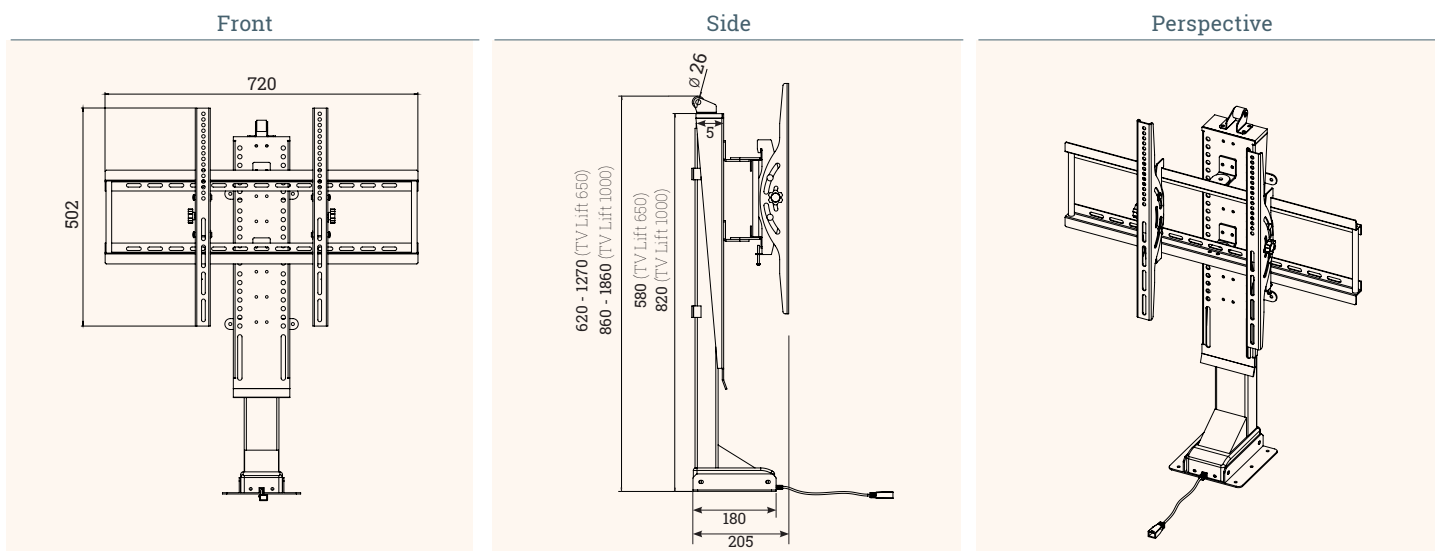

E-MORE TV LIFT

305

The electrical height-adjustable TV mount for the best TV-watching experience

- ✔ Comfortably height adjustable with remote control
- ✔ Robust and high quality materials
- ✔ swiveling and tiltable for perfect viewing position
- ✔ 2 Versions with lifting height 650 or 1000 mm

860 mm ↑ 1860 mm	620 mm ↑ 1270 mm	

Details

Features

- electrical height adjustable
- rotatable and tiltable
- with anti collision function
- with remote control

lifting height max.: 650 / 1000 mm
 lifting weight max.: 60 / 80 kg
 VESA: 600x400 mm
 TV height min.: 502 mm
 TV width min.: 720 mm

Technical Drawing

Article	Description	Colour	Item No.
E-MORE TV Lift 650	Electrical height-adjustable TV mount, max. 60 kg lifting weight, 620 - 1270 mm lifting height	black	305 123758
E-MORE TV Lift 1000	Electrical height-adjustable TV mount, max. 80 kg lifting weight, 860 - 1860 mm lifting height	black	305 123751