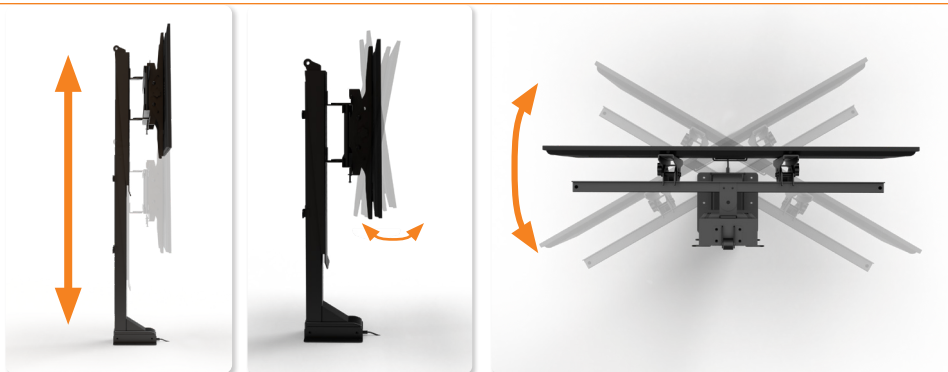

E-MORE TV LIFT

305

The electrical height-adjustable TV mount for the best TV-watching experience

- ✔ Comfortably height adjustable with remote control
- ✔ Robust and high quality materials
- ✔ swiveling and tiltable for perfect viewing position
- ✔ 2 Versions with lifting height 650 or 1000 mm

860 mm ↑ 1860 mm	620 mm ↑ 1270 mm	

Details

Features

- electrical height adjustable
- rotatable and tiltable
- with anti collision function
- with remote control

lifting height max.: 650 / 1000 mm
 lifting weight max.: 60 / 80 kg
 VESA: 600x400 mm
 TV height min.: 502 mm
 TV width min.: 720 mm

Technical Drawing

Article	Description	Colour	Item No.
E-MORE TV Lift 650	Electrical height-adjustable TV mount, max. 60 kg lifting weight, 620 - 1270 mm lifting height	black	305 123758
E-MORE TV Lift 1000	Electrical height-adjustable TV mount, max. 80 kg lifting weight, 860 - 1860 mm lifting height	black	305 123751