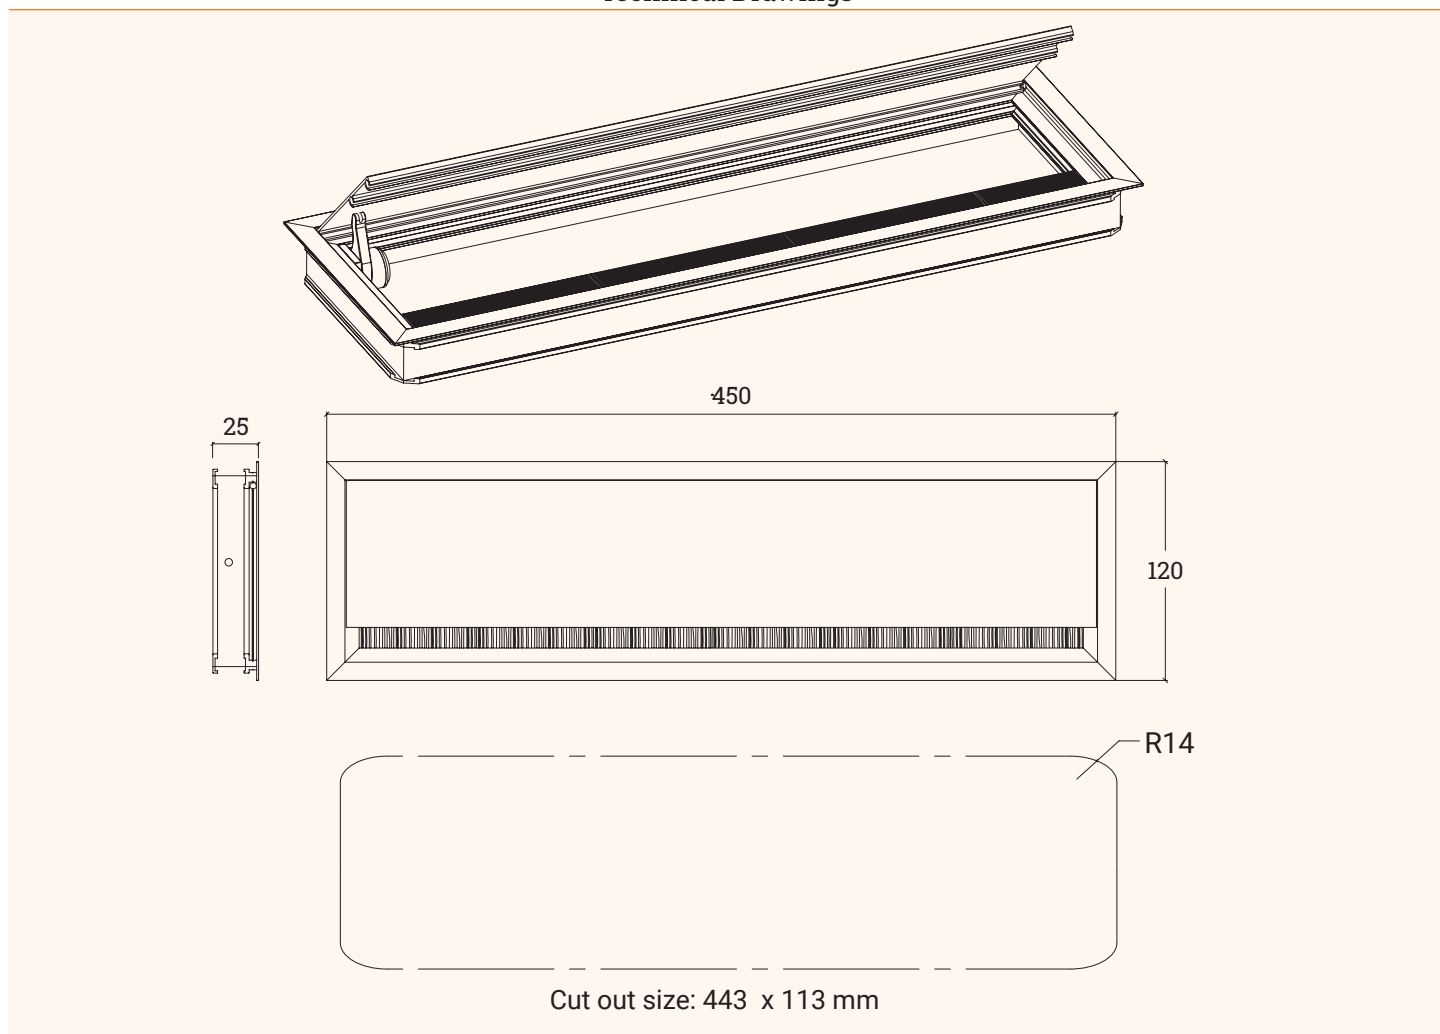

The cable outlet with customizable flap cover

- ✔ Soft close mechanism and brush seal
- ✔ Flap cover customizable with 70x428x3 mm insert
- ✔ Radius 14 in the cut out
- ✔ 25 mm thickness profile

Technical Drawings

Article	Description	Dimension	Colours	Item No.
EXIT Semi	Cable outlet, soft close mechanism, customizable flap cover, black brush seal	450x120x25	alu anodized	201 106531