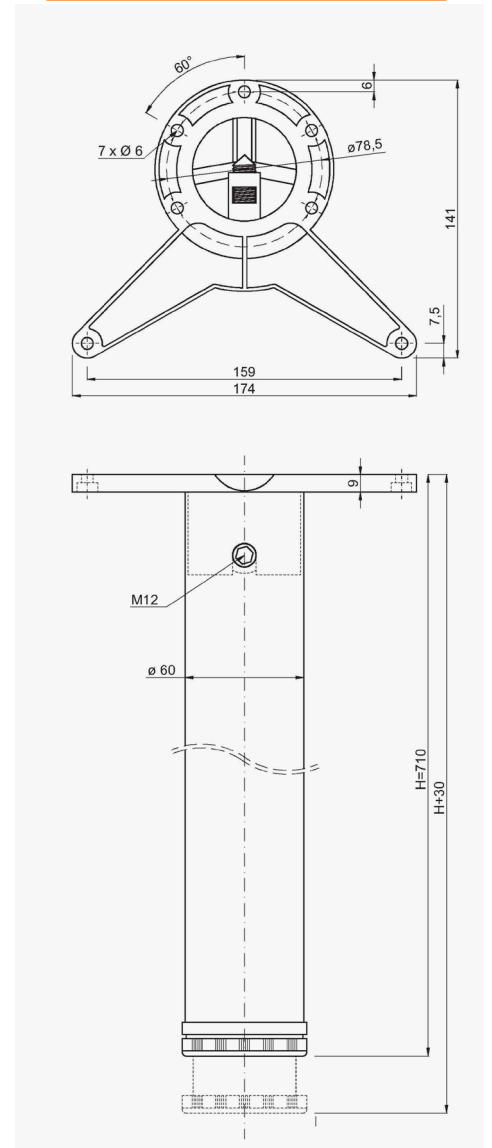

- ✓ set with 4 pieces
- ✓ with allen key fixation
- ✓ height adjustable

1 Set 4

## Technical Drawing

Article	Description	Colour	Item No
Table leg-Set V	$\varnothing 60 \times 710$ mm, packed with 4 pieces per box, #4616.236	chrome polished	312 109800
Table leg-Set V	$\varnothing 60 \times 710$ mm, packed with 4 pieces per box, #4616.272	stainless steel finish	312 109807

- ✓ set with 4 pieces
- ✓ with 1,5 mm plate-fixation
- ✓ height adjustable

Technical Drawing

Article	Description	Colour	Item No
Table leg-Set R	Ø 60 x 710 mm, packed with 4 pieces per box, #4616.036	chrome polished	312 109814
Table leg-Set R	Ø 60 x 710 mm, packed with 4 pieces per box, #4616.072	stainless steel finish	312 109821
Table leg-Set R	Ø 60 x 710 mm, packed with 4 pieces per box, #4616.018	white	312 109828
Table leg-Set R	Ø 60 x 710 mm, packed with 4 pieces per box, #4616.066	black	312 109835
Table leg-Set R	Ø 60 x 870 mm, packed with 4 pieces per box, #4617.036	chrome polished	312 109842
Table leg-Set R	Ø 60 x 870 mm, packed with 4 pieces per box, #4617.072	stainless steel finish	312 109849
Table leg R	Ø 60 x 1100 mm, separately packed in one box, #4618.036	chrome polished	312 109856
Talbe leg R	Ø 60 x 1100 mm, separately packed in one box,, #4618.072	stainless steel finish	312 109863

- ✓ set with 4 pieces
- ✓ with plate-fixation
- ✓ height adjustable

Technical Drawing

Article	Description	Colour	Item No
Table leg-Set C	Ø 80 x 710 mm, packed with 4 pieces per box, #4621.036	chrome polished	312 109870
Table leg-Set C	Ø 80 x 870 mm, packed with 4 pieces per box, #4622.036	chrome polished	312 109884
Table leg-Set C	Ø 80 x 870 mm, packed with 4 pieces per box, #4622.072	stainless steel finish	312 109891
Table leg C	Ø 80 x 1100 mm, separately packed in one box, #4623.036	chrome polished	312 120769
Table leg C	Ø 80 x 1100 mm, separately packed in one box, #4623.072	stainless steel finish	312 111578