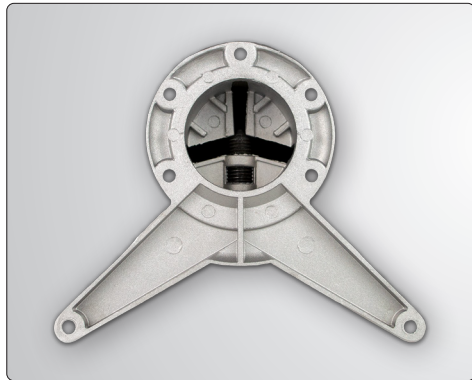

- ✓ set with 4 pieces
- ✓ with allen key fixation
- ✓ height adjustable

1 Set 4

## Technical Drawing

Article	Description	Colour	Item No
Table leg-Set V	$\varnothing 60 \times 710$ mm, packed with 4 pieces per box, #4616.236	chrome polished	312 109800
Table leg-Set V	$\varnothing 60 \times 710$ mm, packed with 4 pieces per box, #4616.272	stainless steel finish	312 109807

- ✓ set with 4 pieces
- ✓ with 1,5 mm plate-fixation
- ✓ height adjustable

Technical Drawing

Article	Description	Colour	Item No
Table leg-Set R	Ø 60 x 710 mm, packed with 4 pieces per box, #4616.036	chrome polished	312 109814
Table leg-Set R	Ø 60 x 710 mm, packed with 4 pieces per box, #4616.072	stainless steel finish	312 109821
Table leg-Set R	Ø 60 x 710 mm, packed with 4 pieces per box, #4616.018	white	312 109828
Table leg-Set R	Ø 60 x 710 mm, packed with 4 pieces per box, #4616.066	black	312 109835
Table leg-Set R	Ø 60 x 870 mm, packed with 4 pieces per box, #4617.036	chrome polished	312 109842
Table leg-Set R	Ø 60 x 870 mm, packed with 4 pieces per box, #4617.072	stainless steel finish	312 109849
Table leg R	Ø 60 x 1100 mm, separately packed in one box, #4618.036	chrome polished	312 109856
Talbe leg R	Ø 60 x 1100 mm, separately packed in one box,, #4618.072	stainless steel finish	312 109863

- ✓ set with 4 pieces
- ✓ with plate-fixation
- ✓ height adjustable

Technical Drawing

Article	Description	Colour	Item No
Table leg-Set C	Ø 80 x 710 mm, packed with 4 pieces per box, #4621.036	chrome polished	312 109870
Table leg-Set C	Ø 80 x 870 mm, packed with 4 pieces per box, #4622.036	chrome polished	312 109884
Table leg-Set C	Ø 80 x 870 mm, packed with 4 pieces per box, #4622.072	stainless steel finish	312 109891
Table leg C	Ø 80 x 1100 mm, separately packed in one box, #4623.036	chrome polished	312 120769
Table leg C	Ø 80 x 1100 mm, separately packed in one box, #4623.072	stainless steel finish	312 111578