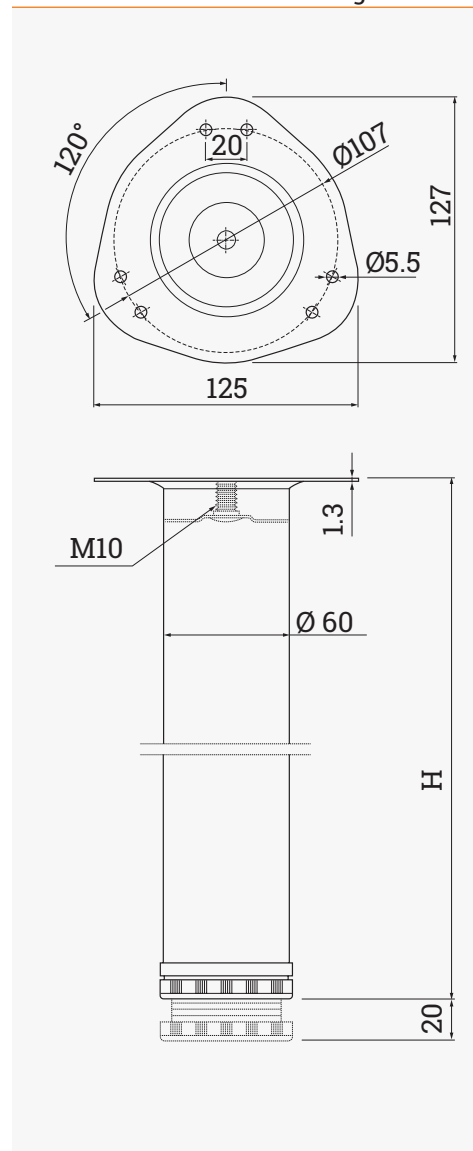

- ✓ set with 4 pieces
- ✓ with allen key fixation
- ✓ height adjustable

1 Set 4

## Technical Drawing

Article	Description	Colour	Item No
Table leg-Set V	$\varnothing 60 \times 710$ mm, packed with 4 pieces per box, #4616.236	chrome polished	312 109800
Table leg-Set V	$\varnothing 60 \times 710$ mm, packed with 4 pieces per box, #4616.272	stainless steel finish	312 109807

- ✓ set with 4 pieces
- ✓ with 1,5 mm plate-fixation
- ✓ height adjustable

Technical Drawing

Article	Description	Colour	Item No
Table leg-Set R	Ø 60 x 710 mm, packed with 4 pieces per box, #4616.036	chrome polished	312 109814
Table leg-Set R	Ø 60 x 710 mm, packed with 4 pieces per box, #4616.072	stainless steel finish	312 109821
Table leg-Set R	Ø 60 x 710 mm, packed with 4 pieces per box, #4616.018	white	312 109828
Table leg-Set R	Ø 60 x 710 mm, packed with 4 pieces per box, #4616.066	black	312 109835
Table leg-Set R	Ø 60 x 870 mm, packed with 4 pieces per box, #4617.036	chrome polished	312 109842
Table leg-Set R	Ø 60 x 870 mm, packed with 4 pieces per box, #4617.072	stainless steel finish	312 109849
Table leg R	Ø 60 x 1100 mm, separately packed in one box, #4618.036	chrome polished	312 109856
Talbe leg R	Ø 60 x 1100 mm, separately packed in one box,, #4618.072	stainless steel finish	312 109863

- ✓ set with 4 pieces
- ✓ with plate-fixation
- ✓ height adjustable

Technical Drawing

Article	Description	Colour	Item No
Table leg-Set C	Ø 80 x 710 mm, packed with 4 pieces per box, #4621.036	chrome polished	312 109870
Table leg-Set C	Ø 80 x 870 mm, packed with 4 pieces per box, #4622.036	chrome polished	312 109884
Table leg-Set C	Ø 80 x 870 mm, packed with 4 pieces per box, #4622.072	stainless steel finish	312 109891
Table leg C	Ø 80 x 1100 mm, separately packed in one box, #4623.036	chrome polished	312 120769
Table leg C	Ø 80 x 1100 mm, separately packed in one box, #4623.072	stainless steel finish	312 111578