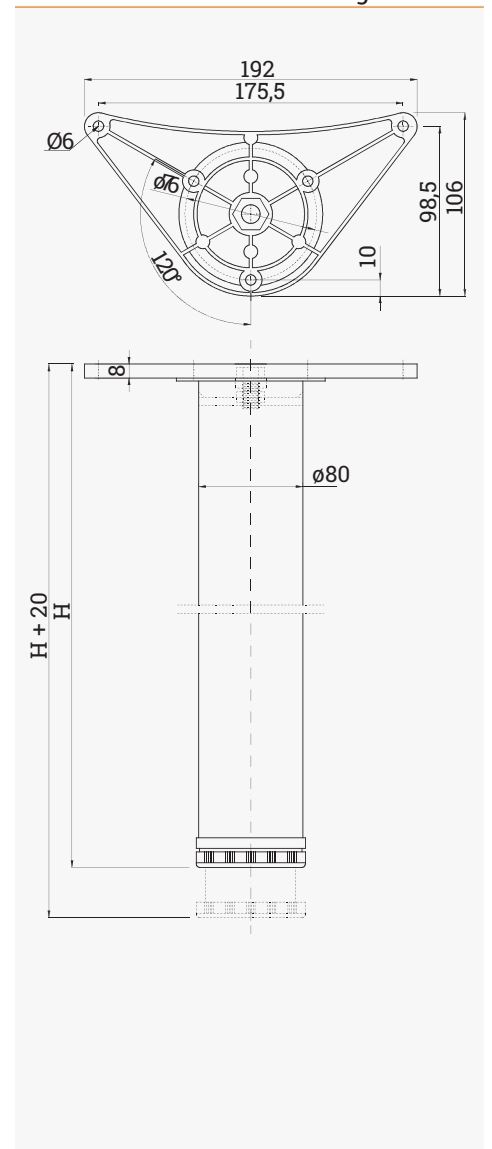

- ✓ set with 4 pieces
- ✓ with allen key fixation
- ✓ height adjustable

1 Set 4

## Technical Drawing

Article	Description	Colour	Item No
Table leg-Set V	$\varnothing 60 \times 710$ mm, packed with 4 pieces per box, #4616.236	chrome polished	312 109800
Table leg-Set V	$\varnothing 60 \times 710$ mm, packed with 4 pieces per box, #4616.272	stainless steel finish	312 109807

- ✓ set with 4 pieces
- ✓ with 1,5 mm plate-fixation
- ✓ height adjustable

Technical Drawing

Article	Description	Colour	Item No
Table leg-Set R	Ø 60 x 710 mm, packed with 4 pieces per box, #4616.036	chrome polished	312 109814
Table leg-Set R	Ø 60 x 710 mm, packed with 4 pieces per box, #4616.072	stainless steel finish	312 109821
Table leg-Set R	Ø 60 x 710 mm, packed with 4 pieces per box, #4616.018	white	312 109828
Table leg-Set R	Ø 60 x 710 mm, packed with 4 pieces per box, #4616.066	black	312 109835
Table leg-Set R	Ø 60 x 870 mm, packed with 4 pieces per box, #4617.036	chrome polished	312 109842
Table leg-Set R	Ø 60 x 870 mm, packed with 4 pieces per box, #4617.072	stainless steel finish	312 109849
Table leg R	Ø 60 x 1100 mm, separately packed in one box, #4618.036	chrome polished	312 109856
Talbe leg R	Ø 60 x 1100 mm, separately packed in one box,, #4618.072	stainless steel finish	312 109863

- ✓ set with 4 pieces
- ✓ with plate-fixation
- ✓ height adjustable

Technical Drawing

Article	Description	Colour	Item No
Table leg-Set C	Ø 80 x 710 mm, packed with 4 pieces per box, #4621.036	chrome polished	312 109870
Table leg-Set C	Ø 80 x 870 mm, packed with 4 pieces per box, #4622.036	chrome polished	312 109884
Table leg-Set C	Ø 80 x 870 mm, packed with 4 pieces per box, #4622.072	stainless steel finish	312 109891
Table leg C	Ø 80 x 1100 mm, separately packed in one box, #4623.036	chrome polished	312 120769
Table leg C	Ø 80 x 1100 mm, separately packed in one box, #4623.072	stainless steel finish	312 111578