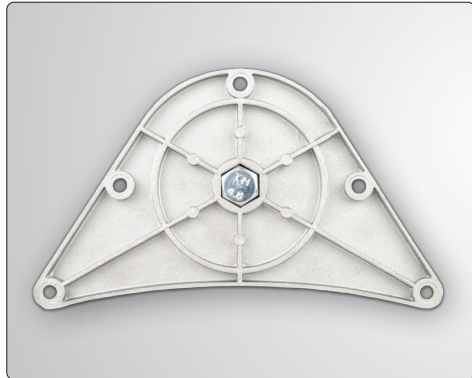

- ✓ set with 4 pieces
- ✓ with 1,5 mm plate-fixation
- ✓ height adjustable

Technical Drawing

Article	Description	Colour	Item No
Table leg-Set R	Ø 60 x 710 mm, packed with 4 pieces per box, #4616.036	chrome polished	312 109814
Table leg-Set R	Ø 60 x 710 mm, packed with 4 pieces per box, #4616.072	stainless steel finish	312 109821
Table leg-Set R	Ø 60 x 710 mm, packed with 4 pieces per box, #4616.018	white	312 109828
Table leg-Set R	Ø 60 x 710 mm, packed with 4 pieces per box, #4616.066	black	312 109835
Table leg-Set R	Ø 60 x 870 mm, packed with 4 pieces per box, #4617.036	chrome polished	312 109842
Table leg-Set R	Ø 60 x 870 mm, packed with 4 pieces per box, #4617.072	stainless steel finish	312 109849
Table leg R	Ø 60 x 1100 mm, separately packed in one box, #4618.036	chrome polished	312 109856
Talbe leg R	Ø 60 x 1100 mm, separately packed in one box,, #4618.072	stainless steel finish	312 109863

- ✓ set with 4 pieces
- ✓ with plate-fixation
- ✓ height adjustable

Technical Drawing

Article	Description	Colour	Item No
Table leg-Set C	Ø 80 x 710 mm, packed with 4 pieces per box, #4621.036	chrome polished	312 109870
Table leg-Set C	Ø 80 x 870 mm, packed with 4 pieces per box, #4622.036	chrome polished	312 109884
Table leg-Set C	Ø 80 x 870 mm, packed with 4 pieces per box, #4622.072	stainless steel finish	312 109891
Table leg C	Ø 80 x 1100 mm, separately packed in one box, #4623.036	chrome polished	312 120769
Table leg C	Ø 80 x 1100 mm, separately packed in one box, #4623.072	stainless steel finish	312 111578

- ✔ with plate fixation
- ✔ 90°/-15° foldable
- ✔ 10 mm stepless height adjustable
- ✔ Standfoot 15° pivotable and 10mm height adjustable
- ✔ lockable in open or closed condition
- ✔ available in 4 colours