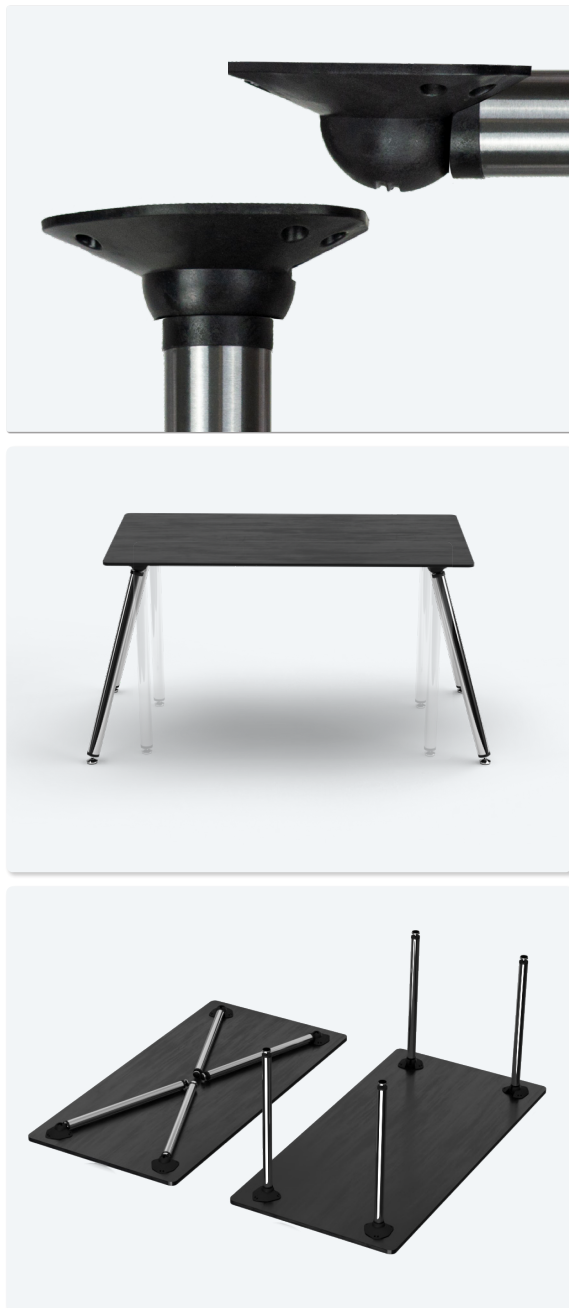

- ✔ with plate fixation
- ✔ 90°/-15° foldable
- ✔ 10 mm stepless height adjustable
- ✔ Standfoot 15° pivotable and 10mm height adjustable
- ✔ lockable in open or closed condition
- ✔ available in 4 colours

4
Set

1

Article	Description	Colour	Item No
Foldable tableleg-set eco	Ø 40 x 710 mm, 4 tablelegs per carton, steel	chromed	312 120664
Foldable tableleg-set eco	Ø 40 x 710 mm, 4 tablelegs per carton, steel	silvergrey, RAL 9006	312 120671
Foldable tableleg-set eco	Ø 40 x 710 mm, 4 tablelegs per carton, steel	black (matt)	312 120678
Foldable tableleg-set eco	Ø 40 x 710 mm, 4 tablelegs per carton, steel	nickel-plated (matt)	312 120685