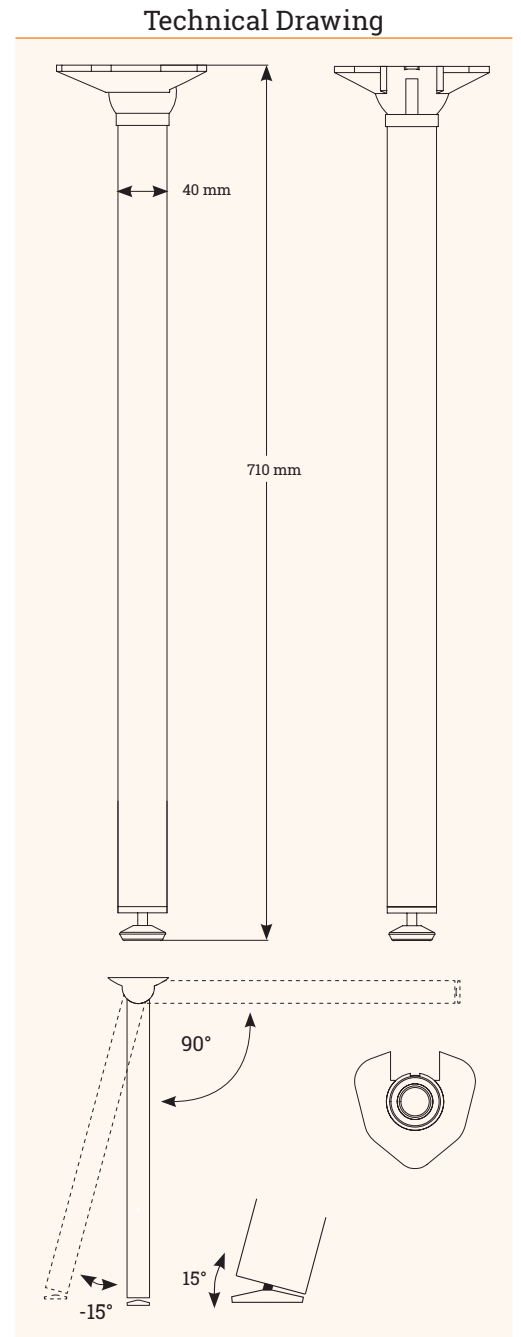

- ✔ with plate fixation
- ✔ 90°/-15° foldable
- ✔ 10 mm stepless height adjustable
- ✔ Standfoot 15° pivotable and 10mm height adjustable
- ✔ lockable in open or closed condition
- ✔ available in 4 colours

4
Set

1

Article	Description	Colour	Item No
Foldable tableleg-set eco	Ø 40 x 710 mm, 4 tablelegs per carton, steel	chromed	312 120664
Foldable tableleg-set eco	Ø 40 x 710 mm, 4 tablelegs per carton, steel	silvergrey, RAL 9006	312 120671
Foldable tableleg-set eco	Ø 40 x 710 mm, 4 tablelegs per carton, steel	black (matt)	312 120678
Foldable tableleg-set eco	Ø 40 x 710 mm, 4 tablelegs per carton, steel	nickel-plated (matt)	312 120685