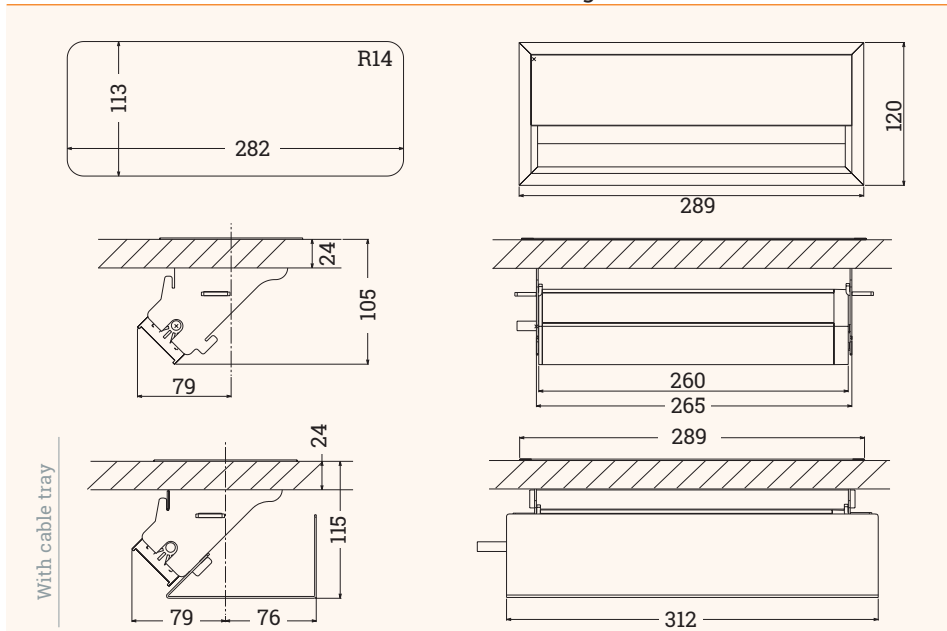

EXIT 45 plus

Access plate with integrated multifunctional power strip

- ✓ Cable outlet with 2 power sockets and 2 USB-A charging sockets
- ✓ Diverse connectivity because of the Keystone-system
- ✓ High quality Aluminium-design
- ✓ For table-top thickness up to 30 mm
- ✓ Cable tray optional

205

Technical Drawings

Details

2x power sockets

2x USB-A charger

2x free slots for
USB-A- RJ45- or HDMI-
Keystones

KEYSTONES

Article	Description	Country	Cable tray	Colour	Item No.
EXIT 45 plus	2x Power 2x USB-A-charger 2x Slots for Keystones 120x289x105 mm cable length: 2 m	DE	without cable tray	Aluminium	205 107763
				White	205 108659
				Black	205 122547
			with cable tray	Aluminium	205 107756
				White	205 108666
				Black	205 122540
		FR	without cable tray	Aluminium	205 107693
				White	205 108673
				Black	205 124416
			with cable tray	Aluminium	205 108547
				White	205 108680
				Black	205 124423
IT	without cable tray	Aluminium	205 107490		
		White	205 107518		
		Black	205 122554		
	with cable tray	Aluminium	205 107448		
		White	205 107525		
		Black	205 122533		
Keystone USB-A	Inset: USB-A element			Black	205 108029
Keystone RJ45	Inset: RJ45 element			Silver	205 108015
Keystone HDMI	Inset: HDMI element			Black	205 108134
Keystone Blind plug	Inset: Blind plug			Black	205 107595

EXIT 45 plus

205

Access plate with integrated multifunctional power strip

- ✓ Cable outlet with 3 power sockets and 2 USB-A charging sockets
- ✓ Diverse connectivity because of the Keystone-system
- ✓ High quality Aluminium-design
- ✓ For table-top thickness up to 30 mm
- ✓ For big orders also available with cable tray