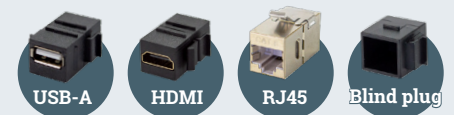

205

Technical Drawings

Details

2x power sockets

2x USB-A charger

2x free slots for
USB-A- RJ45- or HDMI-
Keystones

KEYSTONES

Article	Description	Country	Cable tray	Colour	Item No.
EXIT 45 plus	2x Power 2x USB-A-charger 2x Slots for Keystones 120x289x105 mm cable length: 2 m	DE	without cable tray	Aluminium	205 107763
				White	205 108659
				Black	205 122547
			with cable tray	Aluminium	205 107756
				White	205 108666
				Black	205 122540
		FR	without cable tray	Aluminium	205 107693
				White	205 108673
				Black	205 124416
			with cable tray	Aluminium	205 108547
				White	205 108680
				Black	205 124423
IT	without cable tray	Aluminium	205 107490		
		White	205 107518		
		Black	205 122554		
	with cable tray	Aluminium	205 107448		
		White	205 107525		
		Black	205 122533		
Keystone USB-A	Inset: USB-A element			Black	205 108029
Keystone RJ45	Inset: RJ45 element			Silver	205 108015
Keystone HDMI	Inset: HDMI element			Black	205 108134
Keystone Blind plug	Inset: Blind plug			Black	205 107595

EXIT 45 plus

205

Access plate with integrated multifunctional power strip

- ✓ Cable outlet with 3 power sockets and 2 USB-A charging sockets
- ✓ Diverse connectivity because of the Keystone-system
- ✓ High quality Aluminium-design
- ✓ For table-top thickness up to 30 mm
- ✓ For big orders also available with cable tray