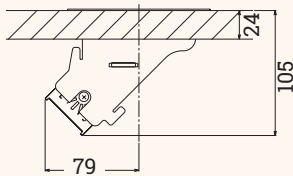

205

Technical Drawings

Details

2x power sockets

2x USB-A charger

2x free slots for
USB-A- RJ45- or HDMI-
Keystones

KEYSTONES

Article	Description	Country	Cable tray	Colour	Item No.
EXIT 45 plus	2x Power 2x USB-A-charger 2x Slots for Keystones 120x289x105 mm cable length: 2 m	DE	without cable tray	Aluminium	205 107763
				White	205 108659
				Black	205 122547
			with cable tray	Aluminium	205 107756
				White	205 108666
				Black	205 122540
		FR	without cable tray	Aluminium	205 107693
				White	205 108673
				Black	205 124416
			with cable tray	Aluminium	205 108547
				White	205 108680
				Black	205 124423
IT	without cable tray	Aluminium	205 107490		
		White	205 107518		
		Black	205 122554		
	with cable tray	Aluminium	205 107448		
		White	205 107525		
		Black	205 122533		
Keystone USB-A	Inset: USB-A element			Black	205 108029
Keystone RJ45	Inset: RJ45 element			Silver	205 108015
Keystone HDMI	Inset: HDMI element			Black	205 108134
Keystone Blind plug	Inset: Blind plug			Black	205 107595

Technical Drawings

Details

3x power sockets

2x USB-A charger

2x free slots for USB-A- RJ45- or HDMI-Keystones

KEYSTONES

Article	Description	Country	Colour	Item No.
EXIT 45 plus	3x Power 2x USB-A-charger 2x Slots for Keystones 120x320x105 mm cable length: 2 m	DE	Aluminium	205 108617
			White	205 124206
			Black	205 124381
		FR	Aluminium	205 108624
			White	205 124409
			Black	205 124388
IT	Aluminium	205 108631		
	White	205 124402		
	Black	205 124395		
	Black	205 108029		
Keystone USB-A	Inset: USB-A element		Black	205 108015
Keystone RJ45	Inset: RJ45 element		Silver	205 108015
Keystone HDMI	Inset: HDMI element		Black	205 108134
Keystone Blind plug	Inset: Blind plug		Black	205 107595