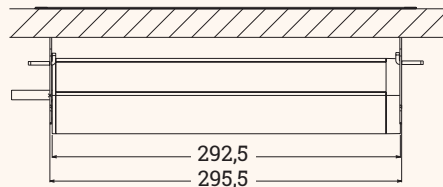

205

Technical Drawings

Details

2x power sockets

2x USB-A charger

2x free slots for
USB-A- RJ45- or HDMI-
Keystones

KEYSTONES

Article	Description	Country	Cable tray	Colour	Item No.
EXIT 45 plus	2x Power 2x USB-A-charger 2x Slots for Keystones 120x289x105 mm cable length: 2 m	DE	without cable tray	Aluminium	205 107763
				White	205 108659
				Black	205 122547
			with cable tray	Aluminium	205 107756
				White	205 108666
				Black	205 122540
		FR	without cable tray	Aluminium	205 107693
				White	205 108673
				Black	205 124416
			with cable tray	Aluminium	205 108547
				White	205 108680
				Black	205 124423
IT	without cable tray	Aluminium	205 107490		
		White	205 107518		
		Black	205 122554		
	with cable tray	Aluminium	205 107448		
		White	205 107525		
		Black	205 122533		
Keystone USB-A	Inset: USB-A element			Black	205 108029
Keystone RJ45	Inset: RJ45 element			Silver	205 108015
Keystone HDMI	Inset: HDMI element			Black	205 108134
Keystone Blind plug	Inset: Blind plug			Black	205 107595

Technical Drawings

Details

3x power sockets

2x USB-A charger

2x free slots for USB-A- RJ45- or HDMI-Keystones

KEYSTONES

Article	Description	Country	Colour	Item No.
EXIT 45 plus	3x Power 2x USB-A-charger 2x Slots for Keystones 120x320x105 mm cable length: 2 m	DE	Aluminium	205 108617
			White	205 124206
			Black	205 124381
		FR	Aluminium	205 108624
			White	205 124409
			Black	205 124388
IT	Aluminium	205 108631		
	White	205 124402		
	Black	205 124395		
	Black	205 108029		
Keystone USB-A	Inset: USB-A element		Black	205 108015
Keystone RJ45	Inset: RJ45 element		Silver	205 108015
Keystone HDMI	Inset: HDMI element		Black	205 108134
Keystone Blind plug	Inset: Blind plug		Black	205 107595