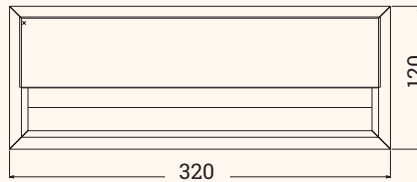

EXIT 45 plus

205

Access plate with integrated multifunctional power strip

- ✓ Cable outlet with 3 power sockets and 2 USB-A charging sockets
- ✓ Diverse connectivity because of the Keystone-system
- ✓ High quality Aluminium-design
- ✓ For table-top thickness up to 30 mm
- ✓ For big orders also available with cable tray

Technical Drawings

Details

3x power sockets

2x USB-A charger

2x free slots for USB-A- RJ45- or HDMI-Keystones

KEYSTONES

Article	Description	Country	Colour	Item No.
EXIT 45 plus	3x Power 2x USB-A-charger 2x Slots for Keystones 120x320x105 mm cable length: 2 m	DE	Aluminium	205 108617
			White	205 124206
			Black	205 124381
		FR	Aluminium	205 108624
			White	205 124409
			Black	205 124388
IT	Aluminium	205 108631		
	White	205 124402		
	Black	205 124395		
	Black	205 108029		
Keystone USB-A	Inset: USB-A element		Black	205 108015
Keystone RJ45	Inset: RJ45 element		Silver	205 108015
Keystone HDMI	Inset: HDMI element		Black	205 108134
Keystone Blind plug	Inset: Blind plug		Black	205 107595