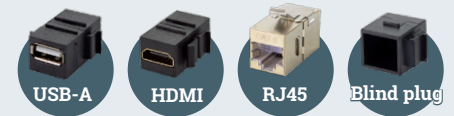

EXIT 45 plus

205

Access plate with integrated multifunctional power strip

- ✓ Cable outlet with 3 power sockets and 2 USB-A charging sockets
- ✓ Diverse connectivity because of the Keystone-system
- ✓ High quality Aluminium-design
- ✓ For table-top thickness up to 30 mm
- ✓ For big orders also available with cable tray

Technical Drawings

Details

3x power sockets

2x USB-A charger

2x free slots for USB-A- RJ45- or HDMI-Keystones

KEYSTONES

Article	Description	Country	Colour	Item No.
EXIT 45 plus	3x Power 2x USB-A-charger 2x Slots for Keystones 120x320x105 mm cable length: 2 m	DE	Aluminium	205 108617
			White	205 124206
			Black	205 124381
		FR	Aluminium	205 108624
			White	205 124409
			Black	205 124388
IT	Aluminium	205 108631		
	White	205 124402		
	Black	205 124395		
	Black	205 108029		
Keystone USB-A	Inset: USB-A element		Black	205 108015
Keystone RJ45	Inset: RJ45 element		Silver	205 108015
Keystone HDMI	Inset: HDMI element		Black	205 108134
Keystone Blind plug	Inset: Blind plug		Black	205 107595

EXIT 45 plus

Access plate with integrated multifunctional power strip

EXIT 45 plus with 2 power sockets

	Aluminium		
	120 x 289 x 105 mm		
	205 107763	205 107693	205 107490
	White		
	120 x 289 x 105 mm		
	205 108659	205 108673	205 107518
	Black		
	120 x 289 x 105 mm		
	205 122547	205 124416	205 122554