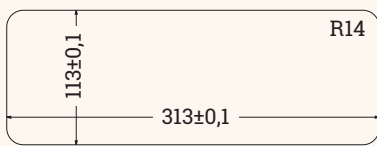

EXIT 45 plus

205

Access plate with integrated multifunctional power strip

- ✓ Cable outlet with 3 power sockets and 2 USB-A charging sockets
- ✓ Diverse connectivity because of the Keystone-system
- ✓ High quality Aluminium-design
- ✓ For table-top thickness up to 30 mm
- ✓ For big orders also available with cable tray

Technical Drawings

Details

3x power sockets

2x USB-A charger

2x free slots for USB-A- RJ45- or HDMI-Keystones

KEYSTONES

Article	Description	Country	Colour	Item No.
EXIT 45 plus	3x Power 2x USB-A-charger 2x Slots for Keystones 120x320x105 mm cable length: 2 m	DE	Aluminium	205 108617
			White	205 124206
			Black	205 124381
		FR	Aluminium	205 108624
			White	205 124409
			Black	205 124388
IT	Aluminium	205 108631		
	White	205 124402		
	Black	205 124395		
	Black	205 108029		
Keystone USB-A	Inset: USB-A element		Black	205 108015
Keystone RJ45	Inset: RJ45 element		Silver	205 108015
Keystone HDMI	Inset: HDMI element		Black	205 108134
Keystone Blind plug	Inset: Blind plug		Black	205 107595