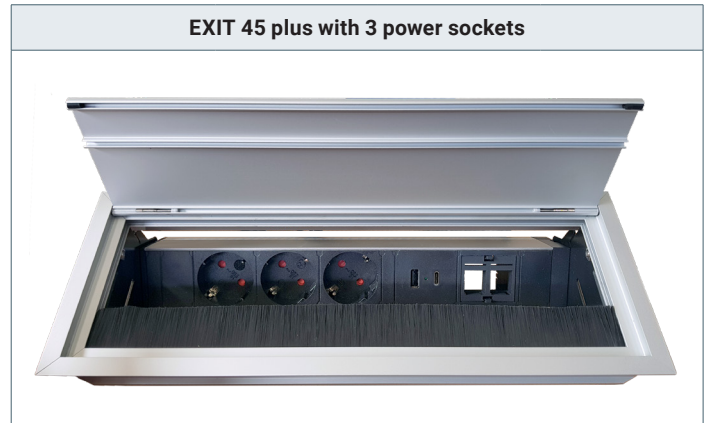

Technical Drawings

Details

3x power sockets

1x USB-A charger +
1x USB-C charger

2x free slots for
USB-A-, USB-C-, RJ45-, Audio-
or HDMI- Keystone

KEYSTONES

Article	Description	Country	Colour	Item No.
EXIT 45 plus	3x Power 1x USB-A-charger 1x USB-C-charger 2x Slots for Keystone 120x320x105 mm cable length: 2 m	DE	Aluminium	205 126544
			White	205 126642
			Black	205 126649
		FR	Aluminium	205 126551
			White	205 126677
			Black	205 126656
IT UNEL	Aluminium	205 126558		
	White	205 126670		
	Black	205 126663		
Keystone USB-A	Inset: USB-A element		Black	205 108029
Keystone RJ45	Inset: RJ45 element		Silver	205 108015
Keystone HDMI	Inset: HDMI element		Black	205 108134
Keystone Blind plug	Inset: Blind plug		Black	205 107595
Keystone Audio	Inset: 3.5 Audio element		Black	205 127979
Keystone USB-C	Inset: USB-C element		Black	205 127972

EXIT 45 plus

Access plate with integrated multifunctional power strip

EXIT 45 plus with 2 power sockets

	Aluminium		
	120 x 289 x 105 mm		
	205 126530	205 126516	205 126495
	White		
	120 x 289 x 105 mm		
	205 126586	205 126600	205 126502
	Black		
	120 x 289 x 105 mm		
	205 126635	205 126684	205 126628

EXIT 45 plus with 3 power sockets

	Aluminium		
	120 x 320 x 105 mm		
	205 126544	205 126551	205 126558
	White		
	120 x 320 x 105 mm		
	205 126642	205 126677	205 126670
	Black		
	120 x 320 x 105 mm		
	205 126649	205 126656	205 126663