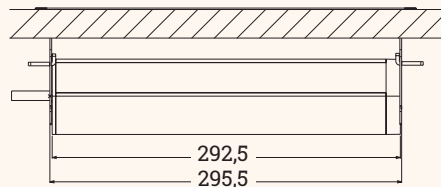

EXIT 45 plus

Access plate with integrated multifunctional power strip

- ✓ Cable outlet with 3 power sockets, 1 USB-A and 1 USB-C charging sockets
- ✓ Diverse connectivity because of the Keystone-system
- ✓ High quality Aluminium-design
- ✓ For table-top thickness up to 30 mm
- ✓ For big orders also available with cable tray

Technical Drawings

Details

3x power sockets

1x USB-A charger +
1x USB-C charger

2x free slots for
USB-A-, USB-C-, RJ45-, Audio-
or HDMI- Keystone

KEYSTONES

Article	Description	Country	Colour	Item No.
EXIT 45 plus	3x Power 1x USB-A-charger 1x USB-C-charger 2x Slots for Keystone 120x320x105 mm cable length: 2 m	DE	Aluminium	205 126544
			White	205 126642
			Black	205 126649
		FR	Aluminium	205 126551
			White	205 126677
			Black	205 126656
IT UNEL	Aluminium	205 126558		
	White	205 126670		
	Black	205 126663		
Keystone USB-A	Inset: USB-A element		Black	205 108029
Keystone RJ45	Inset: RJ45 element		Silver	205 108015
Keystone HDMI	Inset: HDMI element		Black	205 108134
Keystone Blind plug	Inset: Blind plug		Black	205 107595
Keystone Audio	Inset: 3.5 Audio element		Black	205 127979
Keystone USB-C	Inset: USB-C element		Black	205 127972