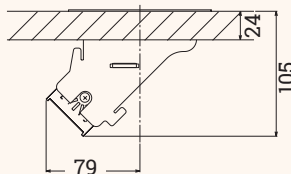

EXIT 45 plus

Access plate with integrated multifunctional power strip

- ✓ Cable outlet with 3 power sockets, 1 USB-A and 1 USB-C charging sockets
- ✓ Diverse connectivity because of the Keystone-system
- ✓ High quality Aluminium-design
- ✓ For table-top thickness up to 30 mm
- ✓ For big orders also available with cable tray

Technical Drawings

Details

3x power sockets

1x USB-A charger +
1x USB-C charger

2x free slots for
USB-A-, USB-C-, RJ45-, Audio-
or HDMI- Keystone

KEYSTONES

Article	Description	Country	Colour	Item No.
EXIT 45 plus	3x Power 1x USB-A-charger 1x USB-C-charger 2x Slots for Keystone 120x320x105 mm cable length: 2 m	DE	Aluminium	205 126544
			White	205 126642
			Black	205 126649
		FR	Aluminium	205 126551
			White	205 126677
			Black	205 126656
IT UNEL	Aluminium	205 126558		
	White	205 126670		
	Black	205 126663		
Keystone USB-A	Inset: USB-A element		Black	205 108029
Keystone RJ45	Inset: RJ45 element		Silver	205 108015
Keystone HDMI	Inset: HDMI element		Black	205 108134
Keystone Blind plug	Inset: Blind plug		Black	205 107595
Keystone Audio	Inset: 3.5 Audio element		Black	205 127979
Keystone USB-C	Inset: USB-C element		Black	205 127972