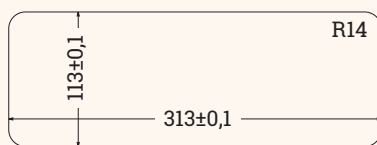

EXIT 45 plus

Access plate with integrated multifunctional power strip

- ✓ Cable outlet with 3 power sockets, 1 USB-A and 1 USB-C charging sockets
- ✓ Diverse connectivity because of the Keystone-system
- ✓ High quality Aluminium-design
- ✓ For table-top thickness up to 30 mm
- ✓ For big orders also available with cable tray

Technical Drawings

Details

3x power sockets

1x USB-A charger +
1x USB-C charger

2x free slots for
USB-A-, USB-C-, RJ45-, Audio-
or HDMI- Keystone

KEYSTONES

Article	Description	Country	Colour	Item No.
EXIT 45 plus	3x Power 1x USB-A-charger 1x USB-C-charger 2x Slots for Keystone 120x320x105 mm cable length: 2 m	DE	Aluminium	205 126544
			White	205 126642
			Black	205 126649
		FR	Aluminium	205 126551
			White	205 126677
			Black	205 126656
IT UNEL	Aluminium	205 126558		
	White	205 126670		
	Black	205 126663		
Keystone USB-A	Inset: USB-A element		Black	205 108029
Keystone RJ45	Inset: RJ45 element		Silver	205 108015
Keystone HDMI	Inset: HDMI element		Black	205 108134
Keystone Blind plug	Inset: Blind plug		Black	205 107595
Keystone Audio	Inset: 3.5 Audio element		Black	205 127979
Keystone USB-C	Inset: USB-C element		Black	205 127972