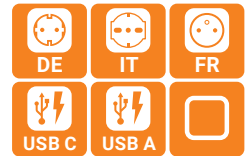

Technical Drawings

Details

Article	Description	Country	Cable tray	Colour	Item No.
EXIT 45 plus	2x Power 1x USB-A-charger 1x USB-C-charger 2x Slots for Keystones 120x289x105 mm cable length: 2 m	DE	without cable tray	Aluminium	205 126530
				White	205 126586
				Black	205 126635
			with cable tray	Aluminium	205 126523
				White	205 126593
				Black	205 126621
		FR	without cable tray	Aluminium	205 126516
				White	205 126600
				Black	205 126684
			with cable tray	Aluminium	205 126537
				White	205 126607
				Black	205 126691
IT UNEL	without cable tray	Aluminium	205 126495		
		White	205 126502		
		Black	205 126628		
	with cable tray	Aluminium	205 126488		
		White	205 126509		
		Black	205 126614		
Keystone USB-A	Inset: USB-A element			Black	205 108029
Keystone RJ45	Inset: RJ45 element			Silver	205 108015
Keystone HDMI	Inset: HDMI element			Black	205 108134
Keystone Blind plug	Inset: Blind plug			Black	205 107595
Keystone Audio	Inset: 3.5 Audio element			Black	205 127979
Keystone USB-C	Inset: USB-C element			Black	205 127972