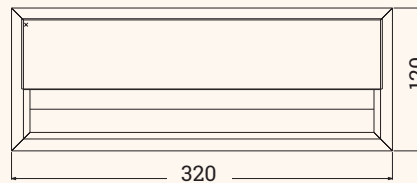

EXIT 45 plus

Access plate with integrated multifunctional power strip

- ✓ Cable outlet with 3 power sockets, 1 USB-A and 1 USB-C charging sockets
- ✓ Diverse connectivity because of the Keystone-system
- ✓ High quality Aluminium-design
- ✓ For table-top thickness up to 30 mm
- ✓ For big orders also available with cable tray

Technical Drawings

Details

3x power sockets

1x USB-A charger +
1x USB-C charger

2x free slots for
USB-A-, USB-C-, RJ45-, Audio-
or HDMI- Keystone

KEYSTONES

Article	Description	Country	Colour	Item No.
EXIT 45 plus	3x Power 1x USB-A-charger 1x USB-C-charger 2x Slots for Keystone 120x320x105 mm cable length: 2 m	DE	Aluminium	205 126544
			White	205 126642
			Black	205 126649
		FR	Aluminium	205 126551
			White	205 126677
			Black	205 126656
IT UNEL	Aluminium	205 126558		
	White	205 126670		
	Black	205 126663		
Keystone USB-A	Inset: USB-A element		Black	205 108029
Keystone RJ45	Inset: RJ45 element		Silver	205 108015
Keystone HDMI	Inset: HDMI element		Black	205 108134
Keystone Blind plug	Inset: Blind plug		Black	205 107595
Keystone Audio	Inset: 3.5 Audio element		Black	205 127979
Keystone USB-C	Inset: USB-C element		Black	205 127972