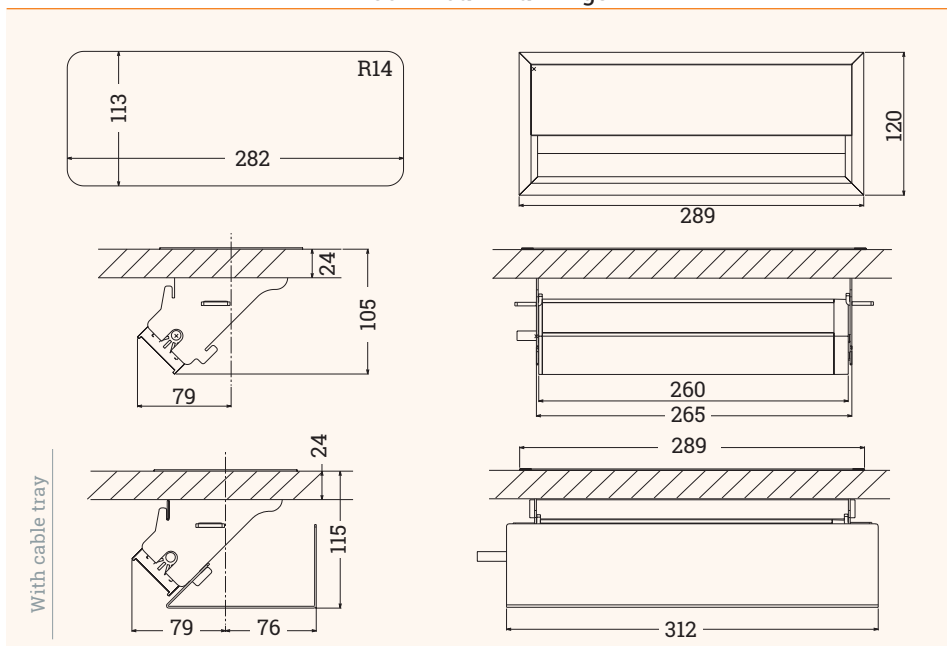

EXIT 45 plus

Access plate with integrated multifunctional power strip

- ✓ Cable outlet with 2 power sockets, 1 USB-A and 1 USB-C charging sockets
- ✓ Diverse connectivity because of the Keystone-system
- ✓ High quality Aluminium-design
- ✓ For table-top thickness up to 30 mm
- ✓ Cable tray optional

Technical Drawings

Details

Article	Description	Country	Cable tray	Colour	Item No.
EXIT 45 plus	2x Power 1x USB-A-charger 1x USB-C-charger 2x Slots for Keystones 120x289x105 mm cable length: 2 m	DE	without cable tray	Aluminium	205 126530
				White	205 126586
				Black	205 126635
			with cable tray	Aluminium	205 126523
				White	205 126593
				Black	205 126621
		FR	without cable tray	Aluminium	205 126516
				White	205 126600
				Black	205 126684
			with cable tray	Aluminium	205 126537
				White	205 126607
				Black	205 126691
IT UNEL	without cable tray	Aluminium	205 126495		
		White	205 126502		
		Black	205 126628		
	with cable tray	Aluminium	205 126488		
		White	205 126509		
		Black	205 126614		
Keystone USB-A	Inset: USB-A element			Black	205 108029
Keystone RJ45	Inset: RJ45 element			Silver	205 108015
Keystone HDMI	Inset: HDMI element			Black	205 108134
Keystone Blind plug	Inset: Blind plug			Black	205 107595
Keystone Audio	Inset: 3.5 Audio element			Black	205 127979
Keystone USB-C	Inset: USB-C element			Black	205 127972

EXIT 45 plus

Access plate with integrated multifunctional power strip

- ✓ Cable outlet with 3 power sockets, 1 USB-A and 1 USB-C charging sockets
- ✓ Diverse connectivity because of the Keystone-system
- ✓ High quality Aluminium-design
- ✓ For table-top thickness up to 30 mm
- ✓ For big orders also available with cable tray