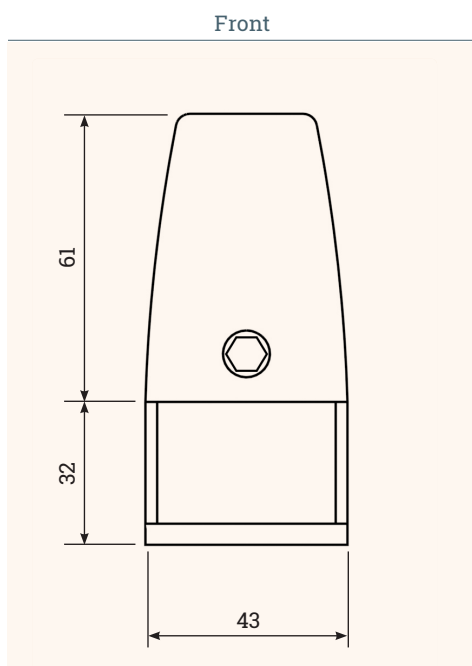

Aluminium die-cast table clamp for our AKUSTIX Vario products

- ✔ Plastic inlay for careful clamping
- ✔ Clamp area (clamp): 3 - 20 mm
- ✔ Clamp area (table fixation): 19 - 25 mm
- ✔ Installation without drilling

Technical Drawings

Article	Description	Material	Colour	Item No
SOLIDO V	1 pair of table clamps, one-sided, die-cast aluminium, clamping range table top: 19-25mm, clamping range acoustic panel: 3-20 mm, 2x DIN 912 M6x16mm, 2x DIN 912 M6x25mm, grub screws: 3x M6x6mm, 3x M6x12mm, 2 pcs/box	Aluminium die-cast	white	308 109744
		Aluminium die-cast	silver	308 109751
		Aluminium die-cast	black	308 120132

Mobile mount for AKUSTIX Muram room divider

- ✔ Total height of 1100 mm
- ✔ Moveable with wheels (with locking mechanism)
- ✔ High quality steel

Technical Drawings

Side

Side

3D View

Article	Description	Material	Colour	Item No
SOLIDO M	Mount for room divider AKUSTIX Muram, powder coated, on wheels with locking mechanism, total height: 1100mm, 3mm steel	steel, powder coated	black	308 121203
		steel, powder coated	silver	308 121007
		steel, powder coated	white	308 121196