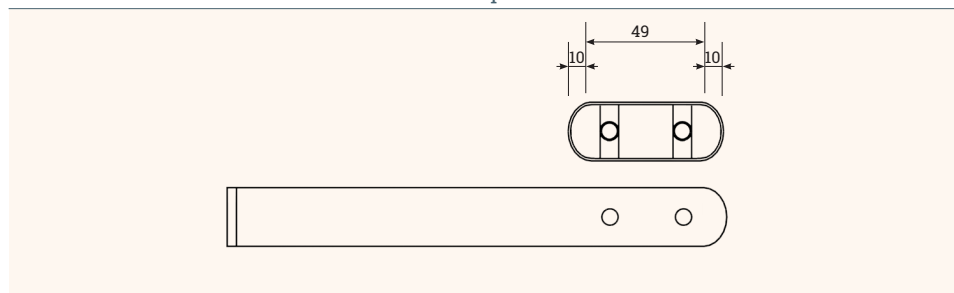

90° steel-bracket for our AKUSTIX Vario (eco) elements

- ✔ Decorative panel fixation
- ✔ For mounting on top or under the tabletop
- ✔ Quick assembly with screws

Technical Drawings

Side

3D View

Top

Article	Description	Material	Colour	Item No
SOLIDO 90	90 degrees steel-bracket for AKUSTIX Vario (eco), decorative panel fixation	steel, powder coated	white	308 109730
		steel, powder coated	silver	308 109737