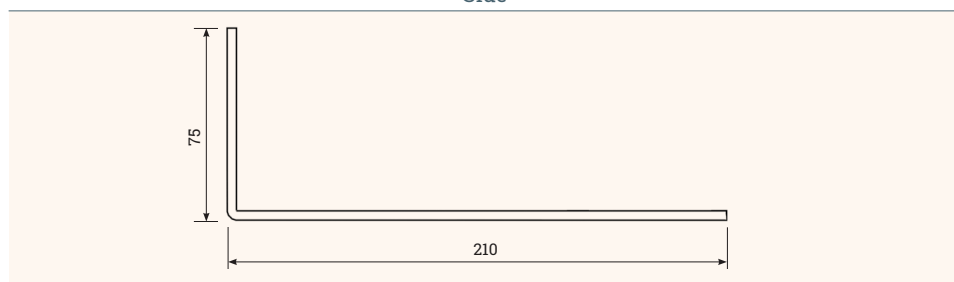

Technical Drawings

Side