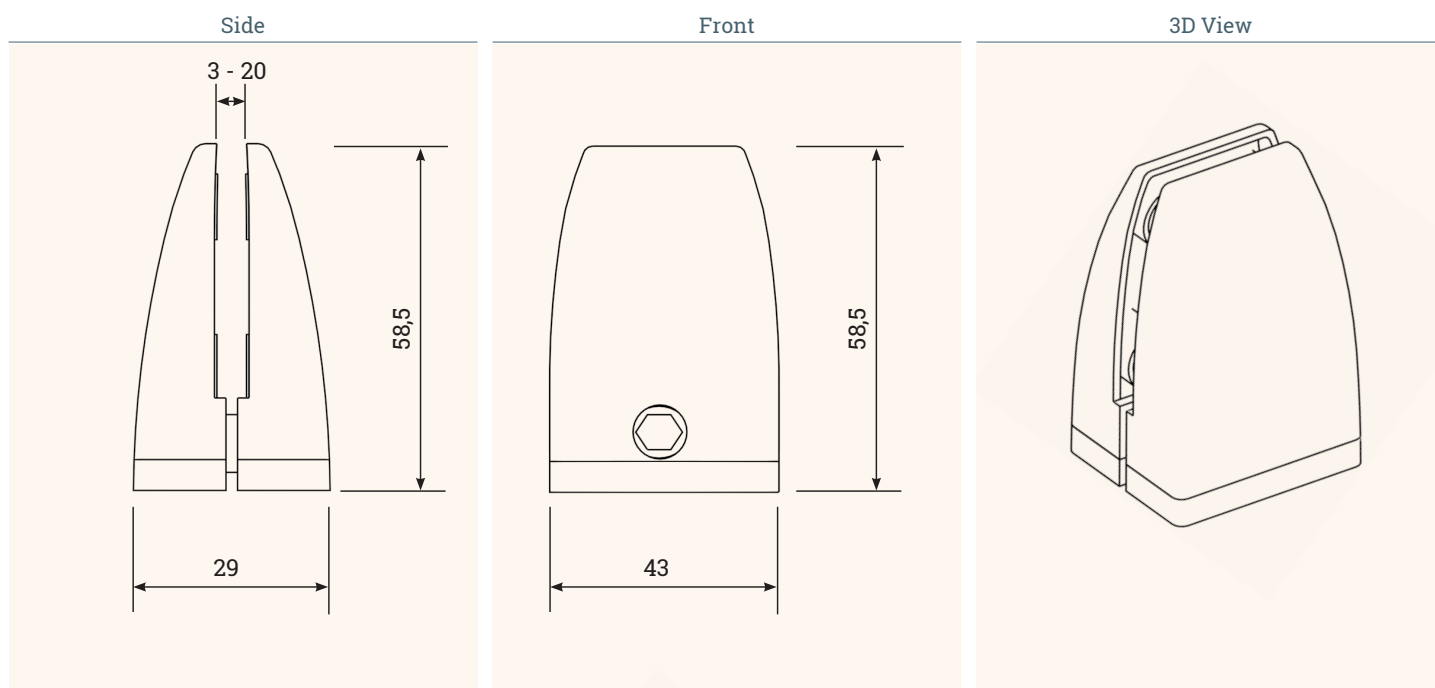

Technical Drawings

Article	Description	Material	Colour	Item No
SOLIDO T	table clamps for AKUSTIX Vario (eco), die-cast installation-set, screwed on table top	aluminium die-cast	black	308 122617
		aluminium die-cast	silver	308 122624
		aluminium die-cast	white	308 120132