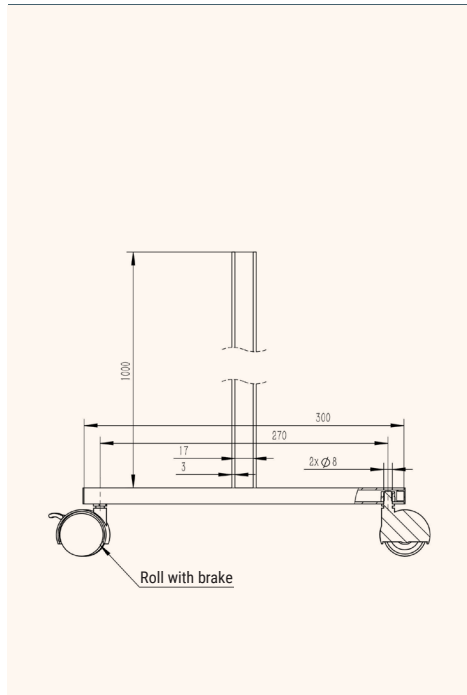

Technical Drawings

Article	Description	Material	Colour	Item No
SOLIDO V	1 pair of table clamps, one-sided, die-cast aluminium, clamping range table top: 19-25mm, clamping range acoustic panel: 3-20 mm, 2x DIN 912 M6x16mm, 2x DIN 912 M6x25mm, grub screws: 3x M6x6mm, 3x M6x12mm, 2 pcs/box	Aluminium die-cast	white	308 109744
		Aluminium die-cast	silver	308 109751
		Aluminium die-cast	black	308 120132

Mobile mount for AKUSTIX Muram room divider

- ✔ Total height of 1100 mm
- ✔ Moveable with wheels (with locking mechanism)
- ✔ High quality steel

Technical Drawings

Side

Side

3D View

Article	Description	Material	Colour	Item No
SOLIDO M	Mount for room divider AKUSTIX Muram, powder coated, on wheels with locking mechanism, total height: 1100mm, 3mm steel	steel, powder coated	black	308 121203
		steel, powder coated	silver	308 121007
		steel, powder coated	white	308 121196

Aluminium die-cast table clamp for our AKUSTIX Vario products

- ✔ Plastic inlay for careful clamping
- ✔ Clamp area (clamp): 3 -20 mm
- ✔ Space saving

Technical Drawings

Article	Description	Material	Colour	Item No
SOLIDO T	table clamps for AKUSTIX Vario (eco), die-cast installation-set, screwed on table top	aluminium die-cast	black	308 122617
		aluminium die-cast	silver	308 122624
		aluminium die-cast	white	308 120132

Aluminium die-cast tabletop clamp for our AKUSTIX Vario products

- ✔ Plastic inlay for careful clamping
- ✔ Clamp area (clamp): 3 -20 mm
- ✔ Installation without drilling

Technical Drawings

Article	Description	Material	Colour	Item No
SOLIDO F	table clamp for AKUSTIX Vario (eco) incl. accessories, aluminium die-cast, clamp area AKUSTIX module: 3-20 mm, 1x DIN 912 M6x16mm, 1x DIN 912 M6x25mm	aluminium die-cast	black	308 122988
		aluminium die-cast	silver	308 122995
		aluminium die-cast	white	308 123002