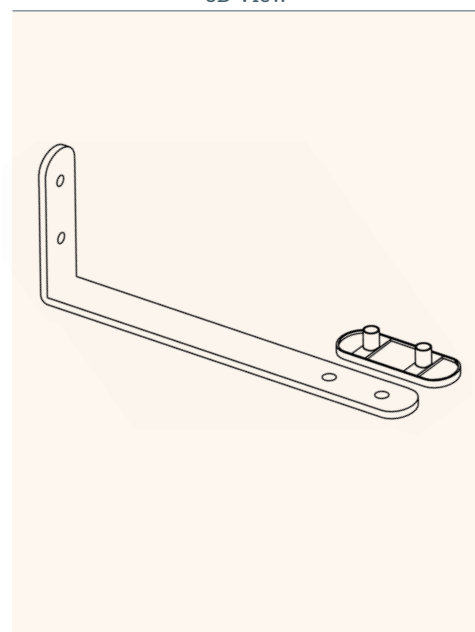

90° steel-bracket for our AKUSTIX Vario (eco) elements

- ✔ Decorative panel fixation
- ✔ For mounting on top or under the tabletop
- ✔ Quick assembly with screws

Technical Drawings

Side

3D View

Top

Article	Description	Material	Colour	Item No
SOLIDO 90	90 degrees steel-bracket for AKUSTIX Vario (eco), decorative panel fixation	steel, powder coated	white	308 109730
		steel, powder coated	silver	308 109737

The cornerconnection profile for our AKUSTIX Vario (eco) elements

- ✓ Cornerconnection profile connects several AKUSTIX Vario- bzw AKUSTIX Vario eco- elements
- ✓ Aluminium anodized
- ✓ As 2 single profiles (50 mm) or 1 big profile (300 mm) available