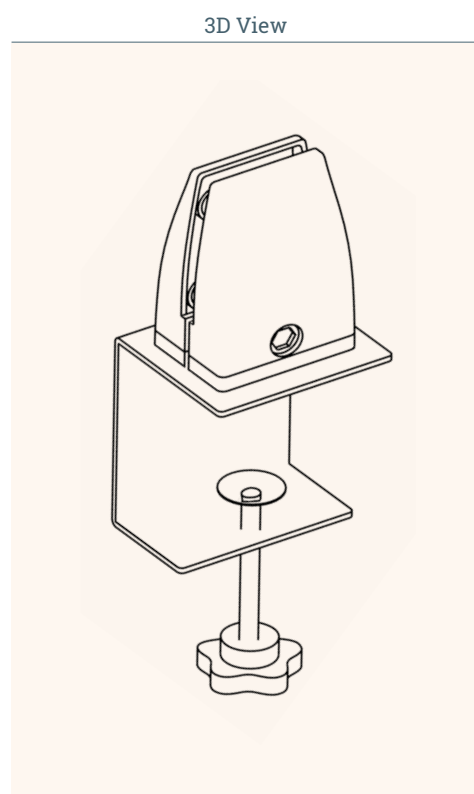

Mobile mount for AKUSTIX Muram room divider

- ✔ Total height of 1100 mm
- ✔ Moveable with wheels (with locking mechanism)
- ✔ High quality steel

Technical Drawings

Side

Side

3D View

Article	Description	Material	Colour	Item No
SOLIDO M	Mount for room divider AKUSTIX Muram, powder coated, on wheels with locking mechanism, total height: 1100mm, 3mm steel	steel, powder coated	black	308 121203
		steel, powder coated	silver	308 121007
		steel, powder coated	white	308 121196

Aluminium die-cast table clamp for our AKUSTIX Vario products

- ✔ Plastic inlay for careful clamping
- ✔ Clamp area (clamp): 3 -20 mm
- ✔ Clamp area (table fixation): 25 -38 mm

Technical Drawings

Article	Description	Material	Colour	Item No
SOLIDO L	table clamp for AKUSTIX Vario (eco) incl. accessories, aluminium die-cast, one sided, clamp area AKUSTIX module: 3-20 mm, 1x DIN 912 M6x16mm, clamp area tabletop: 25-38 mm, 1x DIN 912 M6x25mm	aluminium die-cast	schwarz	308 123030
		aluminium die-cast	silber	308 123037
		aluminium die-cast	weiß	308 123044

Aluminium die-cast/steel table clamp for our AKUSTIX Vario products

- ✔ Plastic inlay for careful clamping
- ✔ Clamp area (clamp): 3 -20 mm
- ✔ Clamp area (table fixation): 12 -52 mm
- ✔ Clamp 90° rotatable for many installation options

Technical Drawings

Article	Description	Material	Colour	Item No
SOLIDO XL	table clamp for AKUSTIX Vario (eco) incl. accessories, aluminium die-cast and steel, one sided, clamp area AKUSTIX module: 3-20 mm, 1x DIN 912 M6x16mm, clamp area tabletop: 12-52 mm, 1x DIN 912 M6x25mm	aluminium die-cast, steel	black	308 123009
		aluminium die-cast, steel	silver	308 123016
		aluminium die-cast, steel	white	308 123023