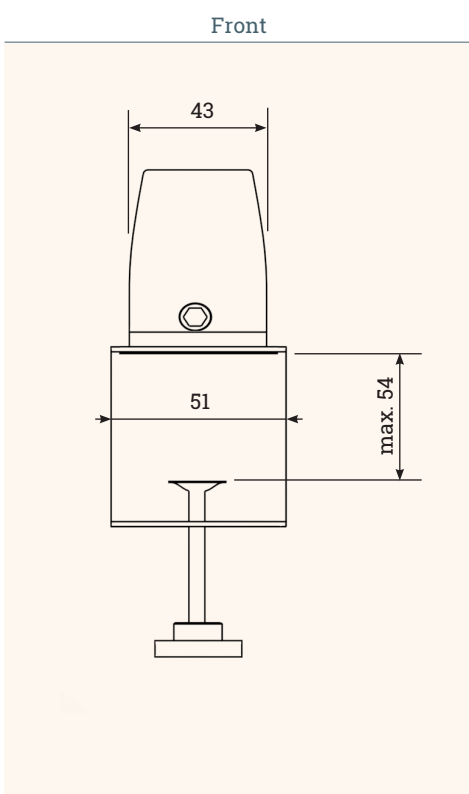

Aluminium die-cast table clamp for our AKUSTIX Vario products

- ✔ Plastic inlay for careful clamping
- ✔ Clamp area (clamp): 3 -20 mm
- ✔ Clamp area (table fixation): 25 -38 mm

Technical Drawings

Article	Description	Material	Colour	Item No
SOLIDO L	table clamp for AKUSTIX Vario (eco) incl. accessories, aluminium die-cast, one sided, clamp area AKUSTIX module: 3-20 mm, 1x DIN 912 M6x16mm, clamp area tabletop: 25-38 mm, 1x DIN 912 M6x25mm	aluminium die-cast	schwarz	308 123030
		aluminium die-cast	silber	308 123037
		aluminium die-cast	weiß	308 123044

Aluminium die-cast/steel table clamp for our AKUSTIX Vario products

- ✔ Plastic inlay for careful clamping
- ✔ Clamp area (clamp): 3 -20 mm
- ✔ Clamp area (table fixation): 12 -52 mm
- ✔ Clamp 90° rotatable for many installation options

Technical Drawings

Article	Description	Material	Colour	Item No
SOLIDO XL	table clamp for AKUSTIX Vario (eco) incl. accessories, aluminium die-cast and steel, one sided, clamp area AKUSTIX module: 3-20 mm, 1x DIN 912 M6x16mm, clamp area tabletop: 12-52 mm, 1x DIN 912 M6x25mm	aluminium die-cast, steel	black	308 123009
		aluminium die-cast, steel	silver	308 123016
		aluminium die-cast, steel	white	308 123023