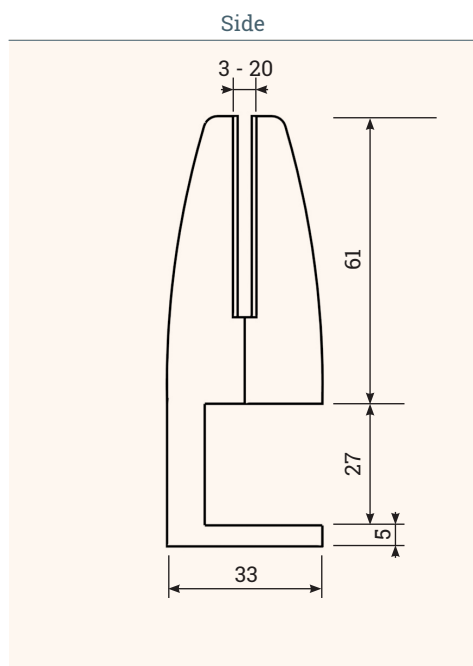

Aluminium die-cast table clamp for our AKUSTIX Vario products

- ✔ Plastic inlay for careful clamping
- ✔ Clamp area (clamp): 3 - 20 mm
- ✔ Clamp area (table fixation): 19 - 25 mm
- ✔ Installation without drilling

Technical Drawings

Article	Description	Material	Colour	Item No
SOLIDO V	1 pair of table clamps, one-sided, die-cast aluminium, clamping range table top: 19-25mm, clamping range acoustic panel: 3-20 mm, 2x DIN 912 M6x16mm, 2x DIN 912 M6x25mm, grub screws: 3x M6x6mm, 3x M6x12mm, 2 pcs/box	Aluminium die-cast	white	308 109744
		Aluminium die-cast	silver	308 109751
		Aluminium die-cast	black	308 120132

Mobile mount for AKUSTIX Muram room divider

- ✔ Total height of 1100 mm
- ✔ Moveable with wheels (with locking mechanism)
- ✔ High quality steel

Technical Drawings

Side

Side

3D View

Article	Description	Material	Colour	Item No
SOLIDO M	Mount for room divider AKUSTIX Muram, powder coated, on wheels with locking mechanism, total height: 1100mm, 3mm steel	steel, powder coated	black	308 121203
		steel, powder coated	silver	308 121007
		steel, powder coated	white	308 121196

Aluminium die-cast table clamp for our AKUSTIX Vario products

- ✔ Plastic inlay for careful clamping
- ✔ Clamp area (clamp): 3 -20 mm
- ✔ Space saving

Technical Drawings

Article	Description	Material	Colour	Item No
SOLIDO T	table clamps for AKUSTIX Vario (eco), die-cast installation-set, screwed on table top	aluminium die-cast	black	308 122617
		aluminium die-cast	silver	308 122624
		aluminium die-cast	white	308 120132