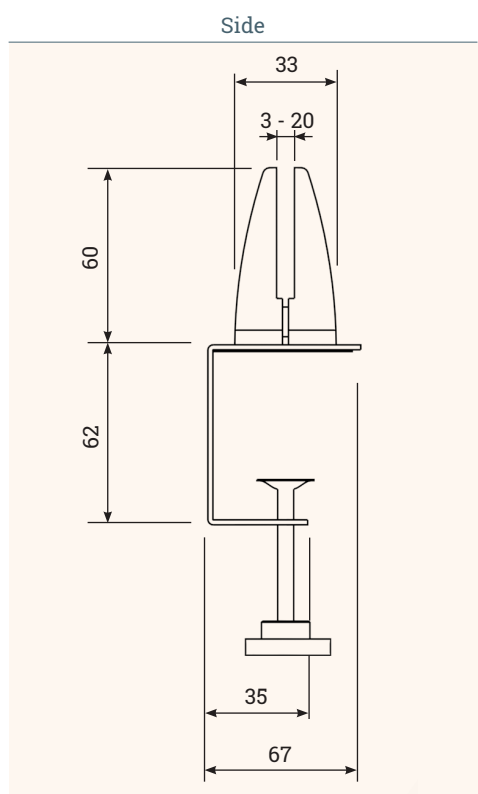

Aluminium die-cast table clamp for our AKUSTIX Vario products

- ✔ Plastic inlay for careful clamping
- ✔ Clamp area (clamp): 3 -20 mm
- ✔ Clamp area (table fixation): 25 -38 mm

Technical Drawings

Article	Description	Material	Colour	Item No
SOLIDO L	table clamp for AKUSTIX Vario (eco) incl. accessories, aluminium die-cast, one sided, clamp area AKUSTIX module: 3-20 mm, 1x DIN 912 M6x16mm, clamp area tabletop: 25-38 mm, 1x DIN 912 M6x25mm	aluminium die-cast	schwarz	308 123030
		aluminium die-cast	silber	308 123037
		aluminium die-cast	weiß	308 123044

Aluminium die-cast/steel table clamp for our AKUSTIX Vario products

- ✔ Plastic inlay for careful clamping
- ✔ Clamp area (clamp): 3 -20 mm
- ✔ Clamp area (table fixation): 12 -52 mm
- ✔ Clamp 90° rotatable for many installation options

Technical Drawings

Article	Description	Material	Colour	Item No
SOLIDO XL	table clamp for AKUSTIX Vario (eco) incl. accessories, aluminium die-cast and steel, one sided, clamp area AKUSTIX module: 3-20 mm, 1x DIN 912 M6x16mm, clamp area tabletop: 12-52 mm, 1x DIN 912 M6x25mm	aluminium die-cast, steel	black	308 123009
		aluminium die-cast, steel	silver	308 123016
		aluminium die-cast, steel	white	308 123023