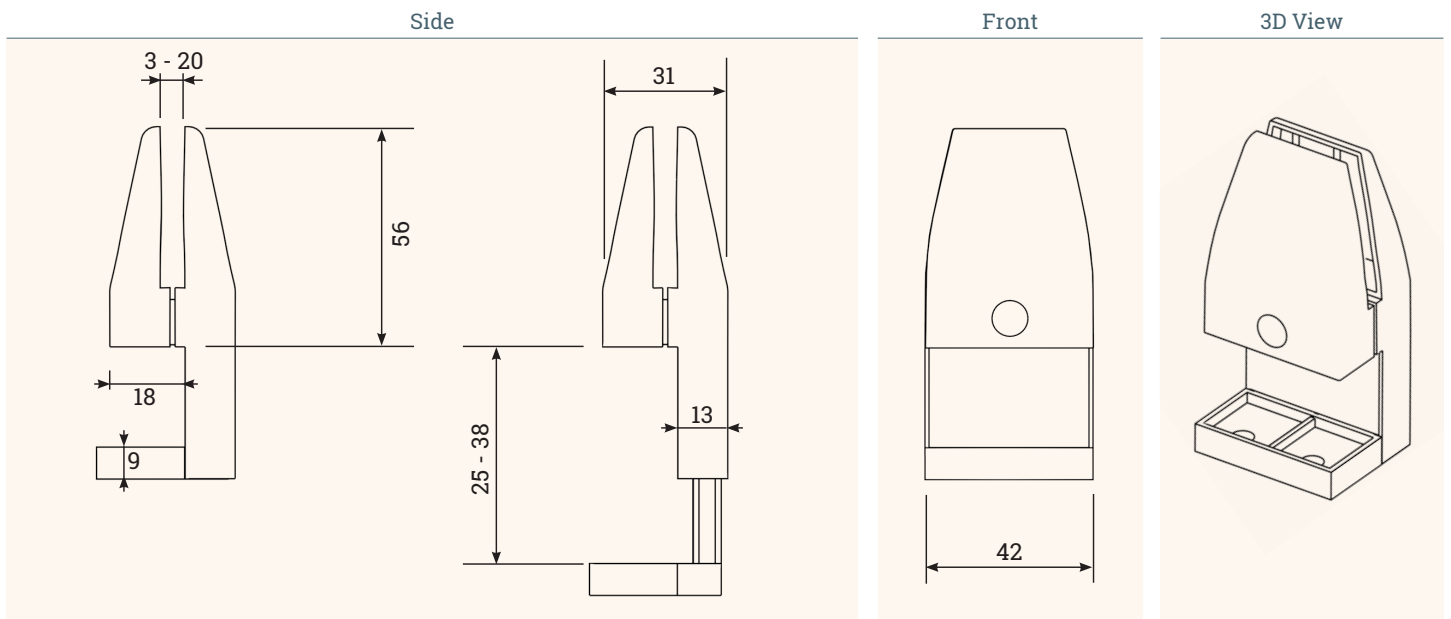

Technical Drawings

Article	Description	Material	Colour	Item No
SOLIDO L	table clamp for AKUSTIX Vario (eco) incl. accessories, aluminium die-cast, one sided, clamp area AKUSTIX module: 3-20 mm, 1x DIN 912 M6x16mm, clamp area tabletop: 25-38 mm, 1x DIN 912 M6x25mm	aluminium die-cast	schwarz	308 123030
		aluminium die-cast	silber	308 123037
		aluminium die-cast	weiß	308 123044