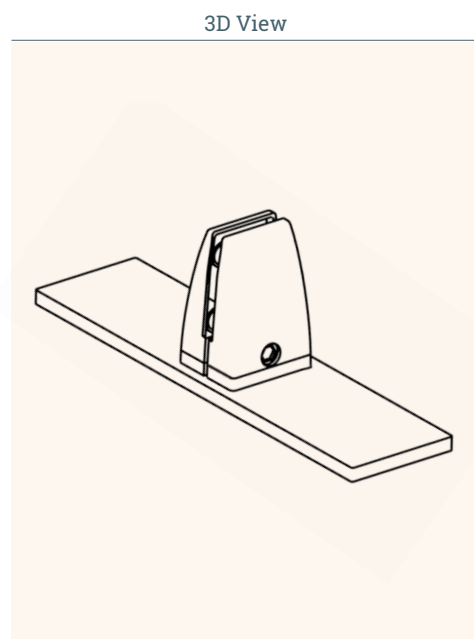

Technical Drawings

Article	Description	Material	Colour	Item No
SOLIDO V	1 pair of table clamps, one-sided, die-cast aluminium, clamping range table top: 19-25mm, clamping range acoustic panel: 3-20 mm, 2x DIN 912 M6x16mm, 2x DIN 912 M6x25mm, grub screws: 3x M6x6mm, 3x M6x12mm, 2 pcs/box	Aluminium die-cast	white	308 109744
		Aluminium die-cast	silver	308 109751
		Aluminium die-cast	black	308 120132

Mobile mount for AKUSTIX Muram room divider

- ✔ Total height of 1100 mm
- ✔ Moveable with wheels (with locking mechanism)
- ✔ High quality steel

Technical Drawings

Side

Side

3D View

Article	Description	Material	Colour	Item No
SOLIDO M	Mount for room divider AKUSTIX Muram, powder coated, on wheels with locking mechanism, total height: 1100mm, 3mm steel	steel, powder coated	black	308 121203
		steel, powder coated	silver	308 121007
		steel, powder coated	white	308 121196

Aluminium die-cast table clamp for our AKUSTIX Vario products

- ✔ Plastic inlay for careful clamping
- ✔ Clamp area (clamp): 3 -20 mm
- ✔ Space saving

Technical Drawings

Article	Description	Material	Colour	Item No
SOLIDO T	table clamps for AKUSTIX Vario (eco), die-cast installation-set, screwed on table top	aluminium die-cast	black	308 122617
		aluminium die-cast	silver	308 122624
		aluminium die-cast	white	308 120132

Aluminium die-cast tabletop clamp for our AKUSTIX Vario products

- ✔ Plastic inlay for careful clamping
- ✔ Clamp area (clamp): 3 -20 mm
- ✔ Installation without drilling

Technical Drawings

Article	Description	Material	Colour	Item No
SOLIDO F	table clamp for AKUSTIX Vario (eco) incl. accessories, aluminium die-cast, clamp area AKUSTIX module: 3-20 mm, 1x DIN 912 M6x16mm, 1x DIN 912 M6x25mm	aluminium die-cast	black	308 122988
		aluminium die-cast	silver	308 122995
		aluminium die-cast	white	308 123002