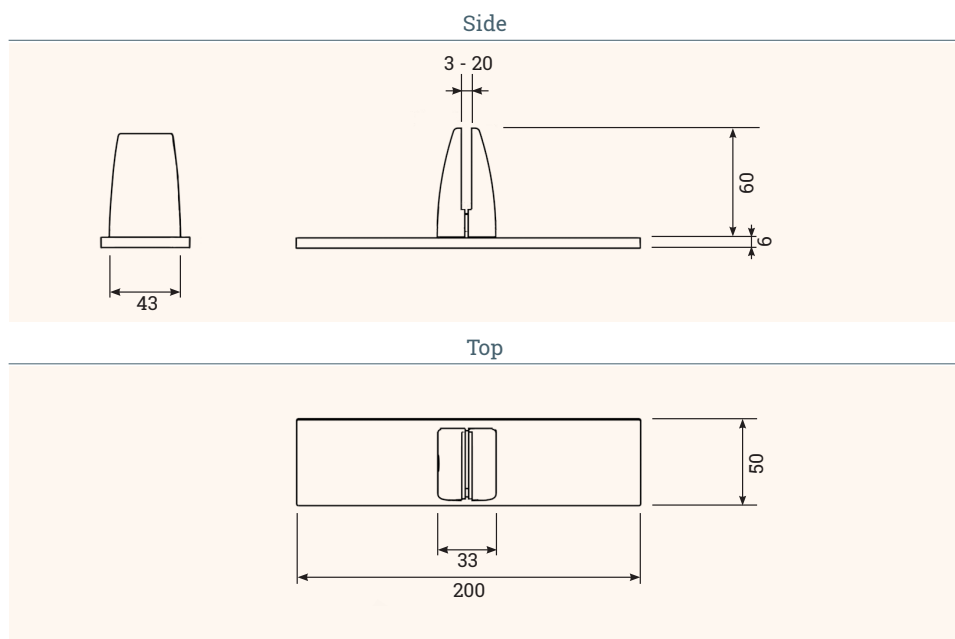

Technical Drawings

Article	Description	Material	Colour	Item No
SOLIDO V	1 pair of table clamps, one-sided, die-cast aluminium, clamping range table top: 19-25mm, clamping range acoustic panel: 3-20 mm, 2x DIN 912 M6x16mm, 2x DIN 912 M6x25mm, grub screws: 3x M6x6mm, 3x M6x12mm, 2 pcs/box	Aluminium die-cast	white	308 109744
		Aluminium die-cast	silver	308 109751
		Aluminium die-cast	black	308 120132

Mobile mount for AKUSTIX Muram room divider

- ✔ Total height of 1100 mm
- ✔ Moveable with wheels (with locking mechanism)
- ✔ High quality steel

Technical Drawings

Side

Side

3D View

Article	Description	Material	Colour	Item No
SOLIDO M	Mount for room divider AKUSTIX Muram, powder coated, on wheels with locking mechanism, total height: 1100mm, 3mm steel	steel, powder coated	black	308 121203
		steel, powder coated	silver	308 121007
		steel, powder coated	white	308 121196

Aluminium die-cast table clamp for our AKUSTIX Vario products

- ✔ Plastic inlay for careful clamping
- ✔ Clamp area (clamp): 3 -20 mm
- ✔ Space saving

Technical Drawings

Article	Description	Material	Colour	Item No
SOLIDO T	table clamps for AKUSTIX Vario (eco), die-cast installation-set, screwed on table top	aluminium die-cast	black	308 122617
		aluminium die-cast	silver	308 122624
		aluminium die-cast	white	308 120132

Aluminium die-cast tabletop clamp for our AKUSTIX Vario products

- ✔ Plastic inlay for careful clamping
- ✔ Clamp area (clamp): 3 -20 mm
- ✔ Installation without drilling

Technical Drawings

Article	Description	Material	Colour	Item No
SOLIDO F	table clamp for AKUSTIX Vario (eco) incl. accessories, aluminium die-cast, clamp area AKUSTIX module: 3-20 mm, 1x DIN 912 M6x16mm, 1x DIN 912 M6x25mm	aluminium die-cast	black	308 122988
		aluminium die-cast	silver	308 122995
		aluminium die-cast	white	308 123002