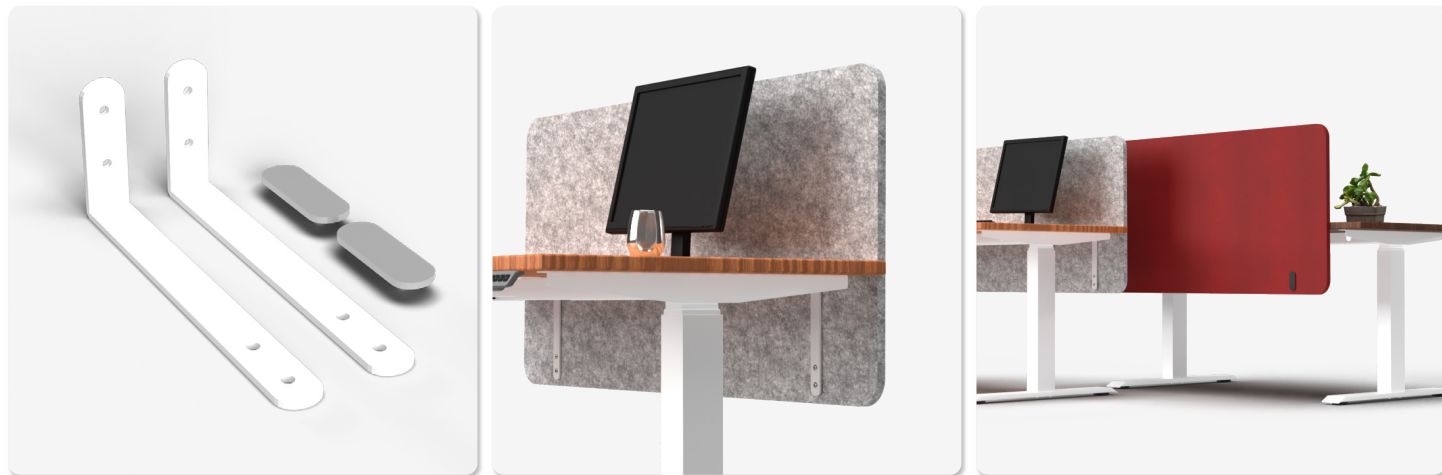

90° steel-bracket for our AKUSTIX Vario (eco) elements

- ✔ Decorative panel fixation
- ✔ For mounting on top or under the tabletop
- ✔ Quick assembly with screws