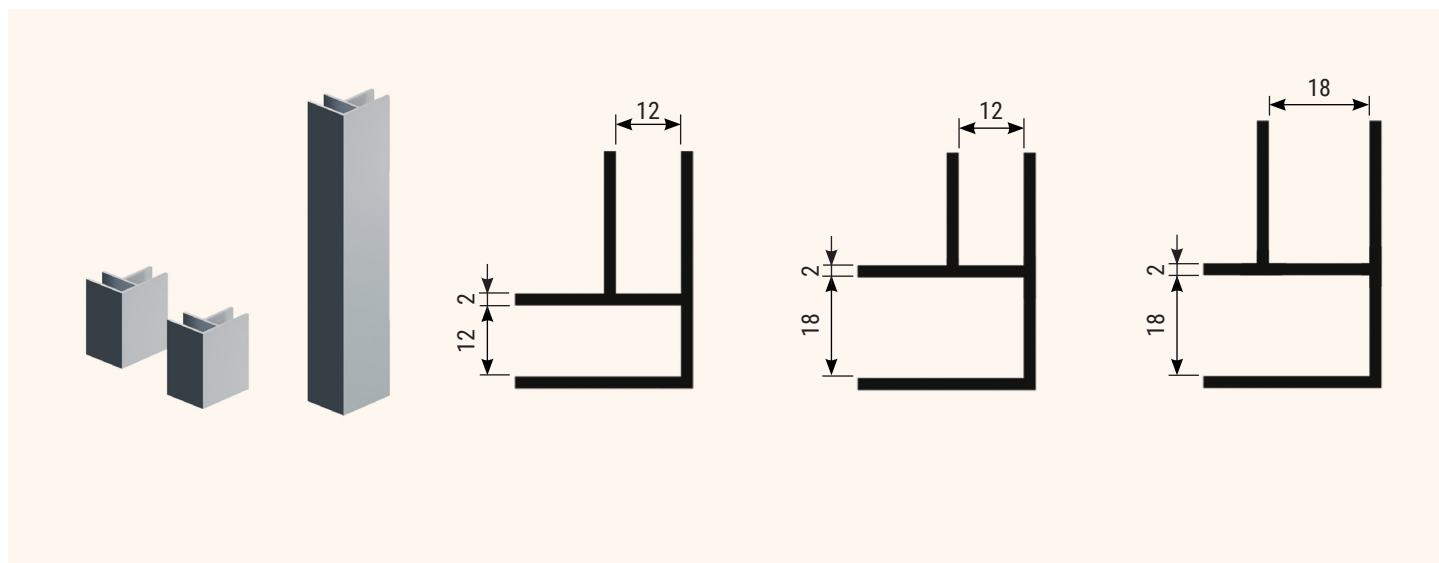

Technical Drawings

Article	Description	Material	Colour	Item No
SOLIDO CC 12/12/50	2x Cornerconnection profile for AKUSTIX Vario eco (12 mm), length: 50 mm	Alu, anodized	silver	308 123835
SOLIDO CC 12/18/50	2x Cornerconnection profile for AKUSTIX Vario eco (12 mm) to AKUSTIX Vario (18 mm), length: 50 mm	Alu, anodized	silver	308 123821
SOLIDO CC 18/18/50	2x Cornerconnection profile for AKUSTIX Vario (18 mm), length: 50 mm	Alu, anodized	silver	308 123814
SOLIDO CC 12/12/300	Cornerconnection profile for AKUSTIX Vario eco (12 mm), length: 300 mm	Alu, anodized	silver	308 123842
SOLIDO CC 12/18/300	Cornerconnection profile for AKUSTIX Vario eco (12 mm) to AKUSTIX Vario (18 mm), length: 300 mm	Alu, anodized	silver	308 123828
SOLIDO CC 18/18/300	Cornerconnection profile for AKUSTIX Vario (18 mm), length: 300 mm	Alu, anodized	silver	308 123807