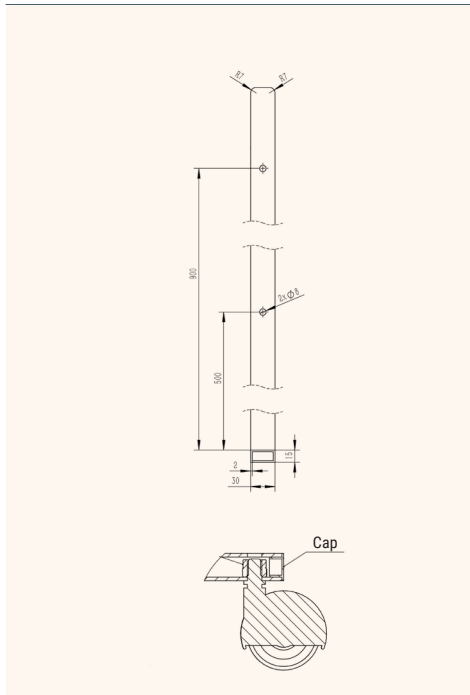

Aluminium die-cast table clamp for our AKUSTIX Vario products

- ✔ Plastic inlay for careful clamping
- ✔ Clamp area (clamp): 3 - 20 mm
- ✔ Clamp area (table fixation): 19 - 25 mm
- ✔ Installation without drilling

Technical Drawings

Article	Description	Material	Colour	Item No
SOLIDO V	1 pair of table clamps, one-sided, die-cast aluminium, clamping range table top: 19-25mm, clamping range acoustic panel: 3-20 mm, 2x DIN 912 M6x16mm, 2x DIN 912 M6x25mm, grub screws: 3x M6x6mm, 3x M6x12mm, 2 pcs/box	Aluminium die-cast	white	308 109744
		Aluminium die-cast	silver	308 109751
		Aluminium die-cast	black	308 120132

Mobile mount for AKUSTIX Muram room divider

- ✔ Total height of 1100 mm
- ✔ Moveable with wheels (with locking mechanism)
- ✔ High quality steel

Technical Drawings

Side

Side

3D View

Article	Description	Material	Colour	Item No
SOLIDO M	Mount for room divider AKUSTIX Muram, powder coated, on wheels with locking mechanism, total height: 1100mm, 3mm steel	steel, powder coated	black	308 121203
		steel, powder coated	silver	308 121007
		steel, powder coated	white	308 121196

Aluminium die-cast table clamp for our AKUSTIX Vario products

- ✔ Plastic inlay for careful clamping
- ✔ Clamp area (clamp): 3 -20 mm
- ✔ Space saving

Technical Drawings

Article	Description	Material	Colour	Item No
SOLIDO T	table clamps for AKUSTIX Vario (eco), die-cast installation-set, screwed on table top	aluminium die-cast	black	308 122617
		aluminium die-cast	silver	308 122624
		aluminium die-cast	white	308 120132