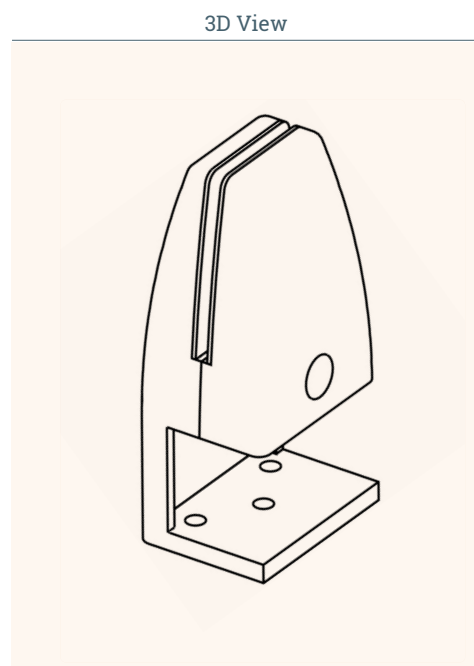

Aluminium die-cast table clamp for our AKUSTIX Vario products

- ✔ Plastic inlay for careful clamping
- ✔ Clamp area (clamp): 3 - 20 mm
- ✔ Clamp area (table fixation): 19 - 25 mm
- ✔ Installation without drilling

Technical Drawings

Article	Description	Material	Colour	Item No
SOLIDO V	1 pair of table clamps, one-sided, die-cast aluminium, clamping range table top: 19-25mm, clamping range acoustic panel: 3-20 mm, 2x DIN 912 M6x16mm, 2x DIN 912 M6x25mm, grub screws: 3x M6x6mm, 3x M6x12mm, 2 pcs/box	Aluminium die-cast	white	308 109744
		Aluminium die-cast	silver	308 109751
		Aluminium die-cast	black	308 120132

Mobile mount for AKUSTIX Muram room divider

- ✔ Total height of 1100 mm
- ✔ Moveable with wheels (with locking mechanism)
- ✔ High quality steel

Technical Drawings

Side

Side

3D View

Article	Description	Material	Colour	Item No
SOLIDO M	Mount for room divider AKUSTIX Muram, powder coated, on wheels with locking mechanism, total height: 1100mm, 3mm steel	steel, powder coated	black	308 121203
		steel, powder coated	silver	308 121007
		steel, powder coated	white	308 121196

Aluminium die-cast table clamp for our AKUSTIX Vario products

- ✔ Plastic inlay for careful clamping
- ✔ Clamp area (clamp): 3 -20 mm
- ✔ Space saving

Technical Drawings

Article	Description	Material	Colour	Item No
SOLIDO T	table clamps for AKUSTIX Vario (eco), die-cast installation-set, screwed on table top	aluminium die-cast	black	308 122617
		aluminium die-cast	silver	308 122624
		aluminium die-cast	white	308 120132