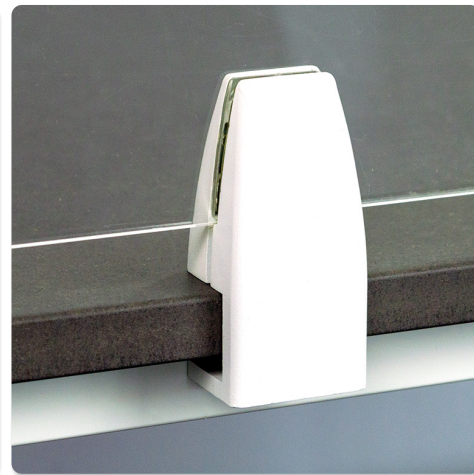

Aluminium die-cast table clamp for our AKUSTIX Vario products

- ✔ Plastic inlay for careful clamping
- ✔ Clamp area (clamp): 3 - 20 mm
- ✔ Clamp area (table fixation): 19 - 25 mm
- ✔ Installation without drilling

Technical Drawings

Article	Description	Material	Colour	Item No
SOLIDO V	1 pair of table clamps, one-sided, die-cast aluminium, clamping range table top: 19-25mm, clamping range acoustic panel: 3-20 mm, 2x DIN 912 M6x16mm, 2x DIN 912 M6x25mm, grub screws: 3x M6x6mm, 3x M6x12mm, 2 pcs/box	Aluminium die-cast	white	308 109744
		Aluminium die-cast	silver	308 109751
		Aluminium die-cast	black	308 120132

Mobile mount for AKUSTIX Muram room divider

- ✔ Total height of 1100 mm
- ✔ Moveable with wheels (with locking mechanism)
- ✔ High quality steel

Technical Drawings

Side

Side

3D View

Article	Description	Material	Colour	Item No
SOLIDO M	Mount for room divider AKUSTIX Muram, powder coated, on wheels with locking mechanism, total height: 1100mm, 3mm steel	steel, powder coated	black	308 121203
		steel, powder coated	silver	308 121007
		steel, powder coated	white	308 121196

Aluminium die-cast table clamp for our AKUSTIX Vario products

- ✔ Plastic inlay for careful clamping
- ✔ Clamp area (clamp): 3 -20 mm
- ✔ Space saving

Technical Drawings

Article	Description	Material	Colour	Item No
SOLIDO T	table clamps for AKUSTIX Vario (eco), die-cast installation-set, screwed on table top	aluminium die-cast	black	308 122617
		aluminium die-cast	silver	308 122624
		aluminium die-cast	white	308 120132