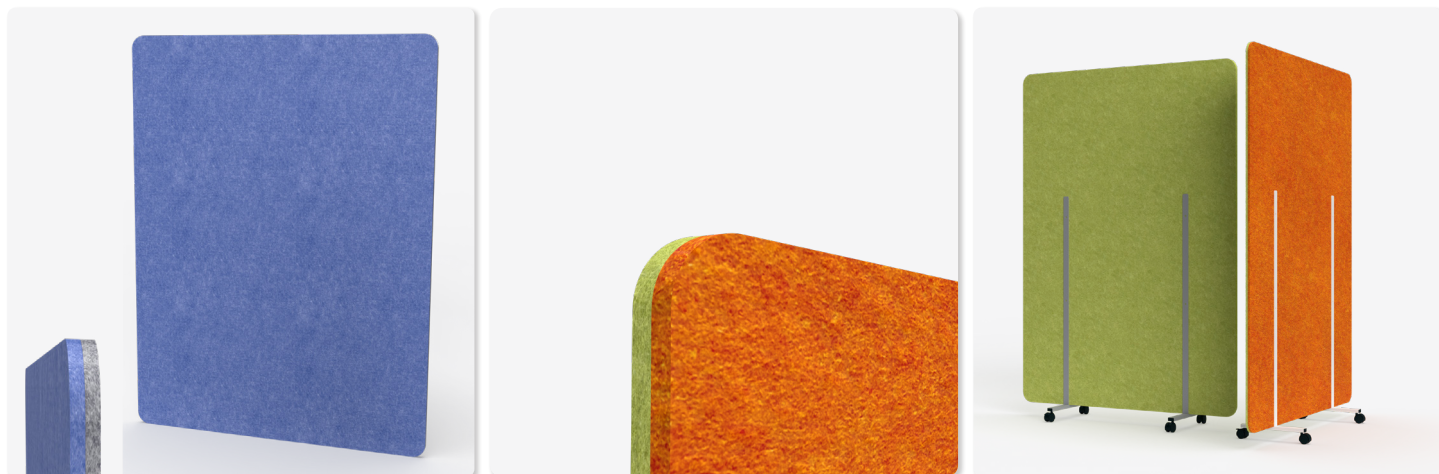

Article	Description	Colour	Height	Width	Thickness in mm	Item No.
AKUSTIX Vario eco	PET Panel, corner radius: 50 mm, sound absorption level B, 2400g/m ²	white	400	800	12	309 121777
			400	1200	12	309 121784
			400	1600	12	309 121791
		yellow	400	800	12	309 121798
			400	1200	12	309 121805
			400	1600	12	309 121812
		orange	400	800	12	309 121693
			400	1200	12	309 121700
			400	1600	12	309 121707
		red	400	800	12	309 121672
			400	1200	12	309 121679
			400	1600	12	309 121686
		grass green	400	800	12	309 121735
			400	1200	12	309 121742
			400	1600	12	309 121749
		light blue	400	700	12	309 121875
			400	800	12	309 121651
			400	1200	12	309 121658
		navy	400	1600	12	309 121665
			400	800	12	309 121756
			400	1200	12	309 121763
		beige	400	1600	12	309 121770
			400	800	12	309 121714
			400	1200	12	309 121721
		brown	400	1600	12	309 121728
			400	800	12	309 121840
			400	1200	12	309 121847
		light grey	400	1600	12	309 121854
			400	700	12	309 121623
			400	800	12	309 121616
anthrazite	400	1200	12	309 121630		
	400	1600	12	309 121644		
	400	700	12	309 121595		
black	400	800	12	309 121588		
	400	1200	12	309 121602		
	400	1600	12	309 121609		
	400	800	12	309 121819		
	400	1200	12	309 121826		
		400	1600	12	309 121833	

The sounds reducing workspace-divider

- ✔ PET Panel with high sound absorption
- ✔ In 3 different colours available
- ✔ Ideally suited to separate work areas

All the AKUSTIX Vario (eco) elements are also available as Muros Version.

The free-moving room divider for flexible application options

- ✔ PET room divider with high sound absorption
- ✔ Available in one or two colors
- ✔ Ideally suited to separate work areas from each other
- ✔ Easy assembly and transport with the associated „SOLIDO M“ brackets