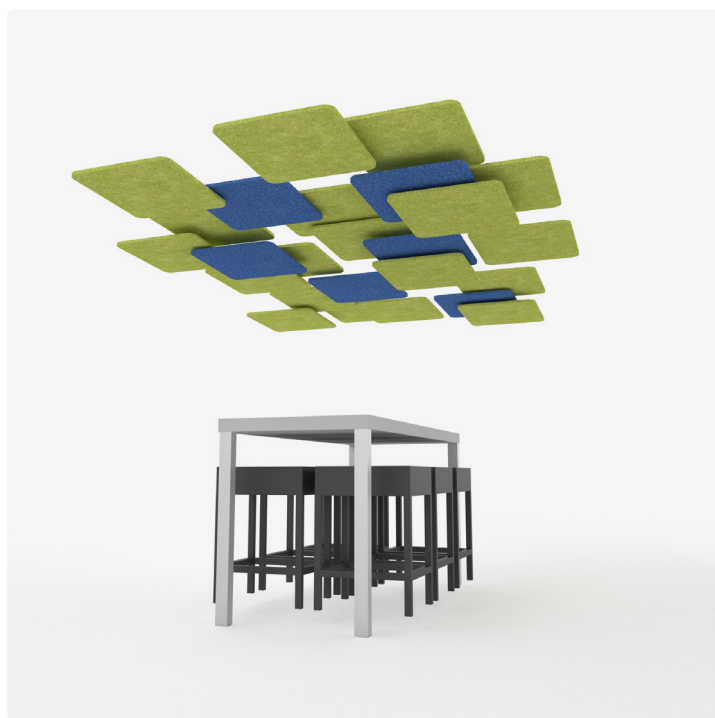

Our ceiling solution for a quiet workplace

- ✔ Square PET ceiling tile with high sound absorption capacity
- ✔ In 3 colours available
- ✔ Suppresses a large number of potential echo noises
- ✔ Ideal in break rooms, machine rooms, lobbies and other areas with high noise potential

Name	Description	Height	Width	Thickness in mm	Colour	Article No.
AKUSTIX Cumulos	PET Ceiling panel, corner radius: 30 mm, sound absorption level B, 3000g/m², including fixing material, without dowels	600	600	18	blue	309 120986
					grey	309 120993
					light green	309 121000