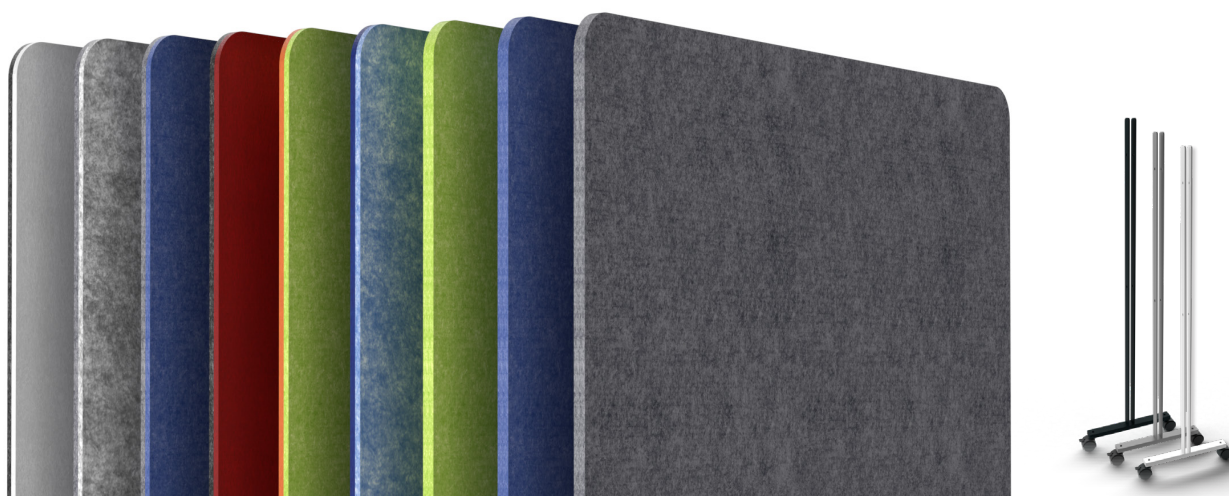

Article	Description	Colour	Height	Width	Thickness in mm	Item No.
AKUSTIX Vario eco	PET Panel, corner radius: 50 mm, sound absorption level B, 2400g/m ²	white	400	800	12	309 121777
			400	1200	12	309 121784
			400	1600	12	309 121791
		yellow	400	800	12	309 121798
			400	1200	12	309 121805
			400	1600	12	309 121812
		orange	400	800	12	309 121693
			400	1200	12	309 121700
			400	1600	12	309 121707
		red	400	800	12	309 121672
			400	1200	12	309 121679
			400	1600	12	309 121686
		grass green	400	800	12	309 121735
			400	1200	12	309 121742
			400	1600	12	309 121749
		light blue	400	700	12	309 121875
			400	800	12	309 121651
			400	1200	12	309 121658
		navy	400	1600	12	309 121665
			400	800	12	309 121756
			400	1200	12	309 121763
		beige	400	1600	12	309 121770
			400	800	12	309 121714
			400	1200	12	309 121721
		brown	400	1600	12	309 121728
			400	800	12	309 121840
			400	1200	12	309 121847
		light grey	400	1600	12	309 121854
			400	700	12	309 121623
			400	800	12	309 121616
anthrazite	400	1200	12	309 121630		
	400	1600	12	309 121644		
	400	700	12	309 121595		
black	400	800	12	309 121588		
	400	1200	12	309 121602		
	400	1600	12	309 121609		
	400	800	12	309 121819		
	400	1200	12	309 121826		
		400	1600	12	309 121833	

The sounds reducing workspace-divider

- ✔ PET Panel with high sound absorption
- ✔ In 3 different colours available
- ✔ Ideally suited to separate work areas

All the AKUSTIX Vario (eco) elements are also available as Muros Version.

The free-moving room divider for flexible application options

- ✔ PET room divider with high sound absorption
- ✔ Available in one or two colors
- ✔ Ideally suited to separate work areas from each other
- ✔ Easy assembly and transport with the associated „SOLIDO M“ brackets