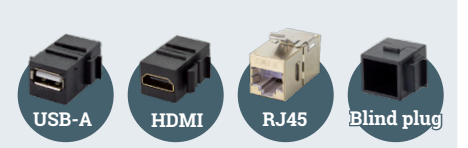

EXIT Tip

The hinged powerstrip with Keystone-elements

- ✔ Hinged multifunctional powerstrip with tip to open function
- ✔ Keystone elements allow additional data connections
- ✔ For table-top thickness from 13 to 25 mm
- ✔ Other colours are available on demand, subject to MOQ
- ✔ Ideal for use in the office, meetingrooms or at home

Technical Drawings

Top / Side

2x USB-A-sockets

2x power sockets

2x free sockets for USB-A-, RJ45-, HDMI- or blind plug
Keystone element

FEATURES

Easy clip fixation from below after the powerstrip was embedded in the table-top.

Freely configurable Keystone elements for the socket of your choice

KEYSTONES

Article	Description	Colour	Item No.
EXIT Tip	Hinged multifunctional powerstrip with 2x power socket, 2x USB-A charging socket, 2x free socket, powercable 2 m	Stainless steel finish	205 107406
Keystone USB-A	Inset: USB-A element	Black	205 108029
Keystone RJ45	Inset: RJ45 element	Silver	205 108015
Keystone HDMI	Inset: HDMI element	Black	205 108134
Keystone Blind plug	Inset: Blind plug	Black	205 107595