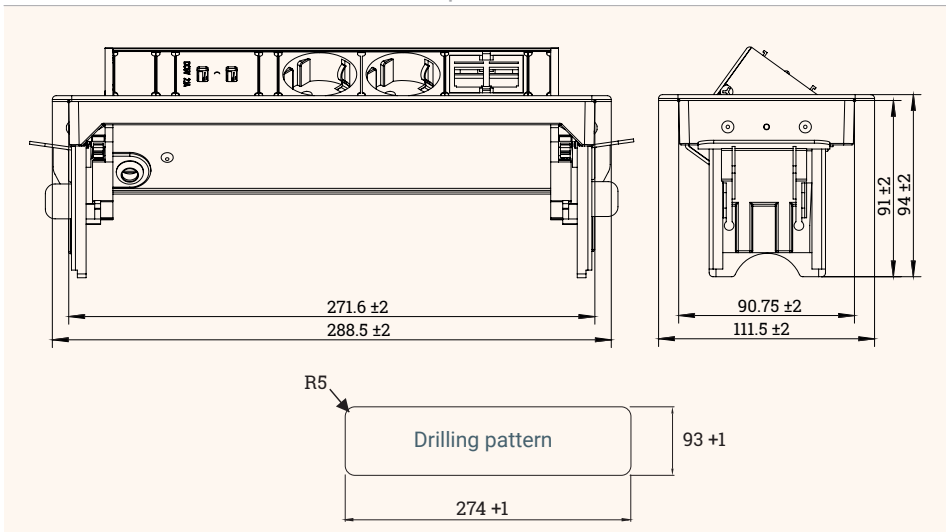

EXIT Tip

The hinged powerstrip with Keystone-elements

- ✔ Hinged multifunctional powerstrip with tip to open function
- ✔ Keystone elements allow additional data connections
- ✔ For table-top thickness from 13 to 25 mm
- ✔ Other colours are available on demand, subject to MOQ
- ✔ Ideal for use in the office, meetingrooms or at home

Technical Drawings

Top / Side

2x USB-A-sockets

2x power sockets

2x free sockets for USB-A-, RJ45-, HDMI- or blind plug
Keystone element

FEATURES

Easy clip fixation from below after the powerstrip was embedded in the table-top.

Freely configurable Keystone elements for the socket of your choice

KEYSTONES

Article	Description	Colour	Item No.
EXIT Tip	Hinged multifunctional powerstrip with 2x power socket, 2x USB-A charging socket, 2x free socket, powercable 2 m	Stainless steel finish	205 107406
Keystone USB-A	Inset: USB-A element	Black	205 108029
Keystone RJ45	Inset: RJ45 element	Silver	205 108015
Keystone HDMI	Inset: HDMI element	Black	205 108134
Keystone Blind plug	Inset: Blind plug	Black	205 107595