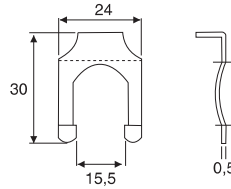

Stellung des Schiebers in Schließposition / Position of the pin in closing position

Aufschraubschloss, rechts-links

Dornmaß 25mm / Rim lock, adjustable right or left Backset 25mm

Material: Zamak vernickelt
Zinc alloy nickel plated

Aufschraubschloss*

Rechts-links und lad einstellbar

Dornmaß 15, 20, 25, 30, 35, 40mm

Rim lock*

Backset adjustable right, left and drawer

Backset 15, 20, 25, 30, 35, 40mm

Material: Zamak vernickelt

Zinc alloy nickel plated

- 1 Central lock with cylinder core and 600mm bar
- 1 Flap key
- 1 Standard key
- 2 Bar guides
- 3 Arresting pins
- 1 Rosette

Maßangaben unverbindlich / Dimensions not binding

**Hebelschloss 17mm, Schließweg 90°
rechts-links / Lever lock 17mm,
Locking travel: 90°, right-left**