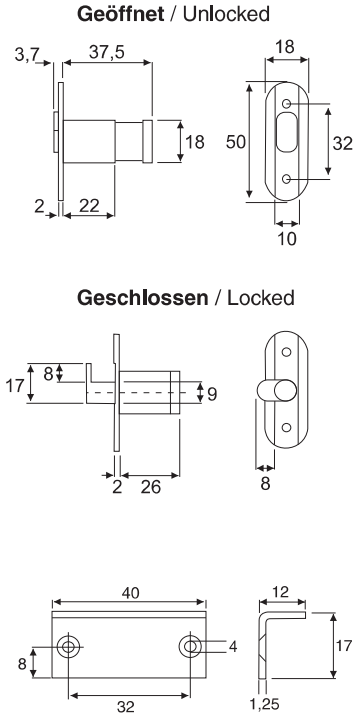

Druck-Drehschloss

Push-turn lock

Material: Zamak vernickelt

Zinc alloy nickel plated

1 St. im Polybeutel / 20 St. im Karton
1 pc in a polybag / 20 pcs in a carton

Art. No.

Verschiedenschließend **104 101358**

Keys to differ

Gleichschließend **104 102240**

Keyed alike

Bestehend aus / Consisting of:

- 1 Druck-Drehschloss mit Zylindereinsatz
- 1 Klappschlüssel
- 1 Silberschlüssel
- 1 Schließblech 40x12mm
- 1 Zylinderrosette

- 1 Push-turn lock with cylinder core
- 1 Flap key
- 1 Silver key
- 1 Striking plate 40x12mm
- 1 Rosette

Fallenschloss, lad

(wahlweise als Fallenschloss oder als Aufschraubschloss verwendbar)

Slam lock, drawer

(optionally useable as slam lock or rim lock)

Material: Zamak vernickelt

Zinc alloy nickel plated

1 St. im Polybeutel / 20 St. im Karton
1 pc in a polybag / 20 pcs in a carton