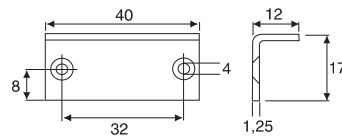

- 1 Rim lock with cylinder core
- 1 Flap key
- 1 Standard key
- 1 Rosette
- 1 Striking plate 40x12mm

Drehstangenschloss, rechts-links
Dornmaß 25mm / Espagnolette locks,
Adjustable right-left, Backset 25mm