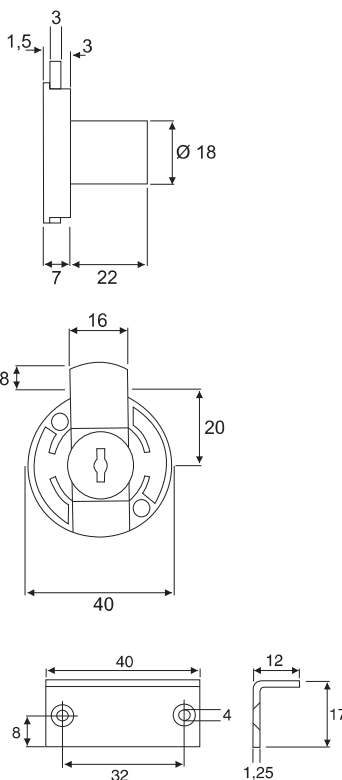

Stellung des Schiebers in Schließposition / Position of the pin in closing position

Aufschraubschloss, rechts-links

Dornmaß 25mm / Rim lock, adjustable right or left Backset 25mm

Material: Zamak vernickelt
Zinc alloy nickel plated

Aufschraubschloss*

Rechts-links und lad einstellbar

Dornmaß 15, 20, 25, 30, 35, 40mm

Rim lock*

Backset adjustable right, left and drawer

Backset 15, 20, 25, 30, 35, 40mm

Material: Zamak vernickelt

Zinc alloy nickel plated

- 1 Rim lock with cylinder core
- 1 Flap key
- 1 Standard key
- 1 Core change key
- 1 Rosette 19mm
- 1 Rosette 23mm
- 1 Striking plate 40x12mm

Universalschloss, lad, Dornmaß 20mm

Multi purpose inlaid lock, drawer,

- 1 Rim lock with cylinder core
- 1 Flap key
- 1 Standard key
- 1 Rosette
- 1 Striking plate 40x12mm

Drehstangenschloss, rechts-links
Dornmaß 25mm / Espagnolette locks,
Adjustable right-left, Backset 25mm