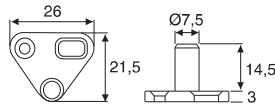

Stellung des Schiebers in Schließposition / Position of the pin in closing position

Aufschraubschloss, rechts-links

Dornmaß 25mm / Rim lock, adjustable right or left Backset 25mm

Material: Zamak vernickelt
Zinc alloy nickel plated

- 1 Rim lock with cylinder core
- 1 Flap key
- 1 Standard key
- 1 Rosette
- 1 Striking plate 40x12mm

Drehstangenschloss, rechts-links
Dornmaß 25mm / Espagnolette locks,
Adjustable right-left, Backset 25mm