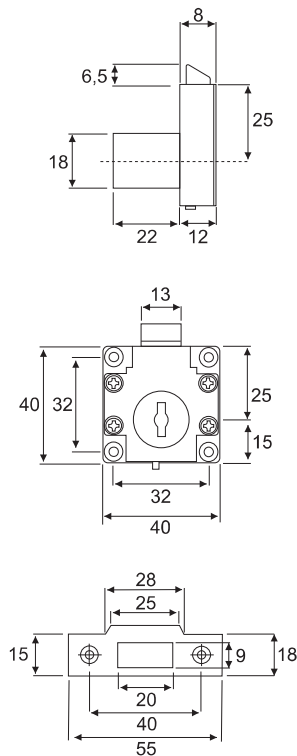

Art. No.

Verschiedenschließend **104 102436**

Keys to differ

Gleichschließend **104 101939**

Keyed alike

Bestehend aus / Consisting of:

- 1 Fallenschloss mit Zylindereinsatz
- 1 Klappschlüssel
- 1 Silberschlüssel
- 1 Schließblech 55x18mm
- 1 Zylinderrosette

- 1 Slam lock with cylinder core
- 1 Flap key
- 1 Silver key
- 1 Striking plate 55x18mm
- 1 Rosette

Maßangaben unverbindlich / Dimensions not binding