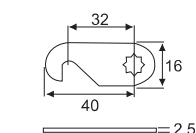

**Hebelschloss 22mm, Schließweg 90°
rechts-links / Lever lock 22mm,
Locking travel: 90°, right-left**

Material: Zamak vernickelt
Zinc alloy nickel plated

1 St. im Polybeutel / 20 St. im Karton
1 pc in a polybag / 20 pcs in a carton

Art. No.

Verschiedenschließend **104 102975**
Keys to differ

Gleichschließend **104 101666**
Keyed alike

Bestehend aus / Consisting of:

- 1 Hebelschloss mit Zylindereinsatz
- 1 Klappschlüssel
- 1 Silberschlüssel
- 1 Befestigungsmutter
- 1 Sicherungsscheibe
- 1 Riegel 35mm gerade, vormontiert
- 2 Riegel (gekröpft, mit Haken)
- 1 Befestigungsklammer für Metalltüren

- 1 Lever lock with cylinder core
- 1 Flap key
- 1 Standard key
- 1 Fixing nut
- 1 Anti-twist washer
- 1 Lever 35mm straight, pre-installed
- 2 Lever (cranked, with hook)
- 1 Clamp for metal furniture