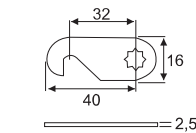

Stellung des Schiebers in Schließposition / Position of the pin in closing position

Aufschraubschloss, rechts-links

Dornmaß 25mm / Rim lock, adjustable right or left Backset 25mm

Material: Zamak vernickelt
Zinc alloy nickel plated

- 1 Central lock with cylinder core and 600mm bar
- 1 Flap key
- 1 Standard key
- 2 Bar guides
- 3 Arresting pins
- 1 Rosette

Maßangaben unverbindlich / Dimensions not binding

**Hebelschloss 17mm, Schließweg 90°
rechts-links / Lever lock 17mm,
Locking travel: 90°, right-left**