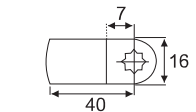

- 1 Central lock with cylinder core and 600mm bar
- 1 Flap key
- 1 Standard key
- 2 Bar guides
- 3 Arresting pins
- 1 Rosette

Maßangaben unverbindlich / Dimensions not binding

**Hebelschloss 17mm, Schließweg 90°
rechts-links / Lever lock 17mm,
Locking travel: 90°, right-left**