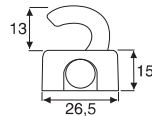

Stellung des Schiebers in Schließposition / Position of the pin in closing position

Aufschraubschloss, rechts-links

Dornmaß 25mm / Rim lock, adjustable right or left Backset 25mm

Material: Zamak vernickelt
Zinc alloy nickel plated

- 1 Rim lock with cylinder core
- 1 Flap key
- 1 Standard key
- 1 Rosette
- 1 Striking plate 40x12mm

Drehstangenschloss, rechts-links
Dornmaß 25mm / Espagnolette locks,
Adjustable right-left, Backset 25mm