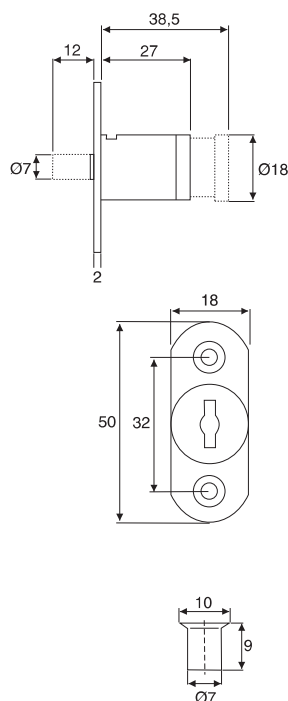

Hebelschloss, Schließweg 90°, rechts

Lever lock, Locking travel 90°, right

Material: Zamak vernickelt

Zinc alloy nickel plated

1 St. im Polybeutel / 20 St. im Karton
1 pc in a polybag / 20 pcs in a carton

Art. No.

Verschiedenschließend **104 102002**

Keys to differ

Gleichschließend **104 102947**

Keyed alike

Bestehend aus / Consisting of:

- 1 Hebelschloss mit Zylindereinsatz
- 1 Klappschlüssel
- 1 Silberschlüssel
- 1 Riegel 40mm gerade, vormontiert
- 2 Riegel (gekröpft, mit Haken)
- 1 Zylinderrosette

- 1 Lever lock with cylinder core
- 1 Flap key
- 1 Standard key
- 1 Lever 40mm straight, pre-installed
- 2 Lever (cranked, with hook)
- 1 Rosette

Druckschloss / Push lock

Material: Zamak vernickelt

Zinc alloy nickel plated

1 St. im Polybeutel / 20 St. im Karton
1 pc in a polybag / 20 pcs in a carton

Art. No.

Verschiedenschließend **104 102898**

Keys to differ

Gleichschließend **104 102660**

Keyed alike

Bestehend aus / Consisting of:

- 1 Druckschloss mit Zylindereinsatz
- 1 Klappschlüssel
- 1 Silberschlüssel
- 1 Schließbuchse
- 1 Zylinderrosette

- 1 Push lock with cylinder core
- 1 Flap key
- 1 Standard key
- 1 Socket
- 1 Rosette