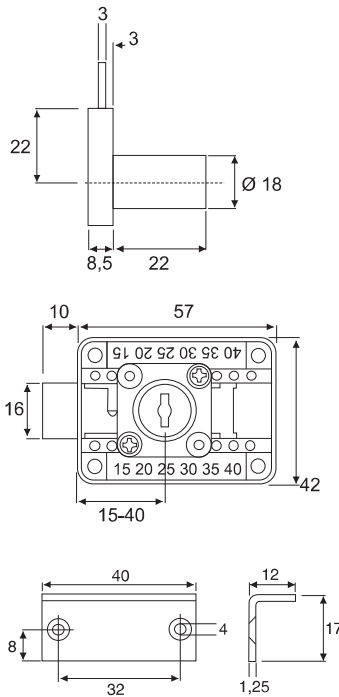

Stellung des Schiebers in Schließposition / Position of the pin in closing position

Aufschraubschloss, rechts-links

Dornmaß 25mm / Rim lock, adjustable right or left Backset 25mm

Material: Zamak vernickelt
Zinc alloy nickel plated

- 1 Aufschraubschloss mit Zylindereinsatz**
- 1 Klappschlüssel**
- 1 Silberschlüssel**
- 1 Zylinderrosette**
- 1 Schließblech 40x12mm**

- 1 Rim lock with cylinder core
- 1 Flap key
- 1 Standard key
- 1 Rosette
- 1 Striking plate 40x12mm

Aufschraubschloss*

Rechts-links und lad einstellbar

Dornmaß 15, 20, 25, 30, 35, 40mm

Rim lock*

Backset adjustable right, left and drawer

Backset 15, 20, 25, 30, 35, 40mm

Material: Zamak vernickelt

Zinc alloy nickel plated

- 1 Rim lock with cylinder core
- 1 Flap key
- 1 Standard key
- 1 Core change key
- 1 Rosette 19mm
- 1 Rosette 23mm
- 1 Striking plate 40x12mm

Universalschloss, lad, Dornmaß 20mm

Multi purpose inlaid lock, drawer,