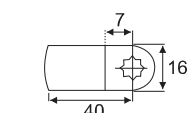

**Hebelschloss 22mm, Schließweg 90°
rechts-links / Lever lock 22mm,
Locking travel: 90°, right-left**

Material: Zamak vernickelt
Zinc alloy nickel plated

1 St. im Polybeutel / 20 St. im Karton
1 pc in a polybag / 20 pcs in a carton

Art. No.

Verschiedenschließend **104 102975**
Keys to differ

Gleichschließend **104 101666**
Keyed alike

Bestehend aus / Consisting of:

- 1 Hebelschloss mit Zylindereinsatz
- 1 Klappschlüssel
- 1 Silberschlüssel
- 1 Befestigungsmutter
- 1 Sicherungsscheibe
- 1 Riegel 35mm gerade, vormontiert
- 2 Riegel (gekröpft, mit Haken)
- 1 Befestigungsklammer für Metalltüren

- 1 Lever lock with cylinder core
- 1 Flap key
- 1 Standard key
- 1 Fixing nut
- 1 Anti-twist washer
- 1 Lever 35mm straight, pre-installed
- 2 Lever (cranked, with hook)
- 1 Clamp for metal furniture