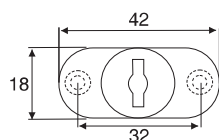

Zentralverschluss, Schließweg 180°

Hub 17mm / Central lock, Locking travel 180°
Lift 17mm

Material: Zamak vernickelt
Zinc alloy nickel plated

1 St. im Polybeutel / 20 St. im Karton
1 pc in a polybag / 20 pcs in a carton

Art. No.

Verschiedenschließend **104 100770**

Keys to differ

Gleichschließend **104 102667**

Keyed alike

Bestehend aus / Consisting of:

- 1 Zentralverschluss mit Zylindereinsatz
- 1 Klappschlüssel
- 1 Silberschlüssel
- 1 Zylinderrosette

- 1 Central lock with cylinder core
- 1 Flap key
- 1 Standard key
- 1 Rosette