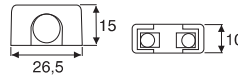

- 1 Rim lock with cylinder core
- 1 Flap key
- 1 Standard key
- 1 Rosette
- 1 Striking plate 40x12mm

Drehstangenschloss, rechts-links
Dornmaß 25mm / Espagnolette locks,
Adjustable right-left, Backset 25mm