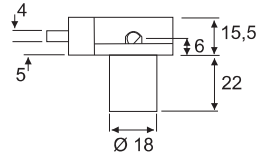

Stellung des Schiebers in Schließposition / Position of the pin in closing position

Aufschraubschloss, rechts-links

Dornmaß 25mm / Rim lock, adjustable right or left Backset 25mm

Material: Zamak vernickelt
Zinc alloy nickel plated

- 1 Rim lock with cylinder core
- 1 Flap key
- 1 Standard key
- 1 Rosette
- 1 Striking plate 40x12mm

Drehstangenschloss, rechts-links
Dornmaß 25mm / Espagnolette locks,
Adjustable right-left, Backset 25mm