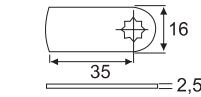

- 1 Central lock with cylinder core and 600mm bar
- 1 Flap key
- 1 Standard key
- 2 Bar guides
- 3 Arresting pins
- 1 Rosette

Maßangaben unverbindlich / Dimensions not binding

**Hebelschloss 17mm, Schließweg 90°
rechts-links / Lever lock 17mm,
Locking travel: 90°, right-left**