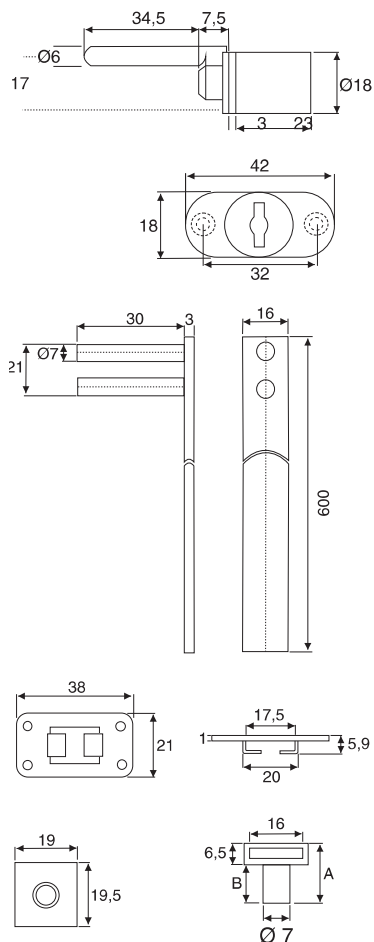

Zentralverschluss mit Schließstange

Schließweg 180°, Hub 17mm

Central lock with aluminium bar
Locking travel 180°, Lift 17mm

Material: Zamak vernickelt
Zinc alloy nickel plated

1 St. im Polybeutel / 20 St. im Karton
1 pc in a polybag / 20 pcs in a carton

Art. No.

Verschiedenschließend **104 102100**

Keys to differ

Gleichschließend **104 101085**

Keyed alike

Bestehend aus / Consisting of:

- 1 Zentralverschluss mit Zylindereinsatz
- 1 Klappschlüssel
- 1 Silberschlüssel
- 1 Zentralverschlussstange 600mm
- 2 Stangenführungsschlaufen
- 3 Arretierungsstifte
- 1 Zylinderrosette

- 1 Central lock with cylinder core
- 1 Flap key
- 1 Standard key
- 1 Aluminium bar 600mm
- 2 Rod guides
- 3 Arresting pins
- 1 Rosette