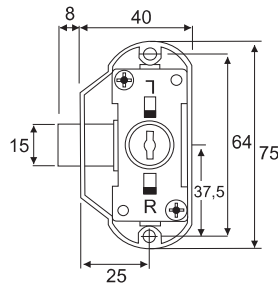

Stellung des Schiebers in Schließposition / Position of the pin in closing position

Aufschraubschloss, rechts-links

Dornmaß 25mm / Rim lock, adjustable right or left Backset 25mm

Material: Zamak vernickelt
Zinc alloy nickel plated

Aufschraubschloss*

Rechts-links und lad einstellbar

Dornmaß 15, 20, 25, 30, 35, 40mm

Rim lock*

Backset adjustable right, left and drawer

Backset 15, 20, 25, 30, 35, 40mm

Material: Zamak vernickelt

Zinc alloy nickel plated

- 1 Rim lock with cylinder core
- 1 Flap key
- 1 Standard key
- 1 Core change key
- 1 Rosette 19mm
- 1 Rosette 23mm
- 1 Striking plate 40x12mm

Universalschloss, lad, Dornmaß 20mm

Multi purpose inlaid lock, drawer,

- 1 Rim lock with cylinder core
- 1 Flap key
- 1 Standard key
- 1 Rosette
- 1 Striking plate 40x12mm

Drehstangenschloss, rechts-links
Dornmaß 25mm / Espagnolette locks,
Adjustable right-left, Backset 25mm